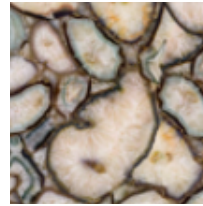

SEVENTY SIDE TABLE
MADE IN ITALY BY REFLEX

48 x 45 x 52 H

Side table with a etched Agata Crystal marble glass shaped top & sunbronze 110M base.

Quantity: 1