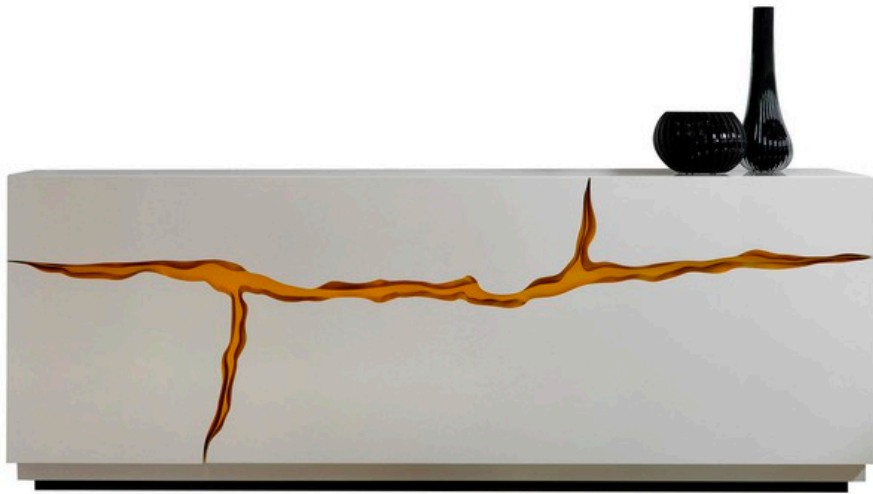

IMPACT SIDEBOARD
MADE IN ITALY BY REFLEX

210 x 53 x 74 H

2 drawer & 2 doors sideboard finished in black shiny lacquer with brass 104M details

Quantity: 1