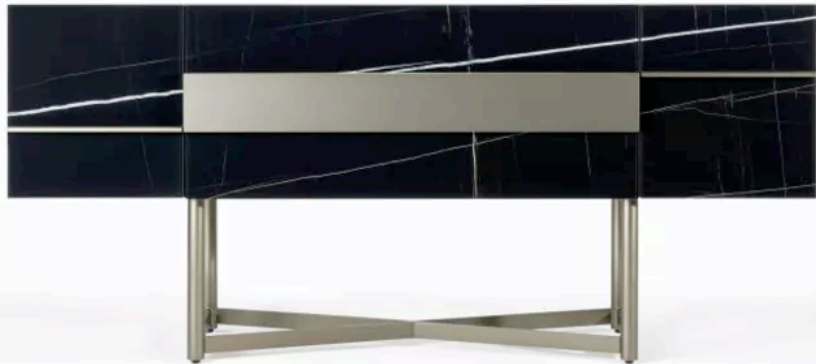

[Kathleen Zheng](#)

SARFIELD BROOKE LTD

Level 2, 155-165 The Strand, Parnell

www.sarsfieldbrooke.co.nz

OH SIDEBOARD

MADE IN ITALY BY REFLEX

215 x 55 x 78 H

4 door sideboard with a bronze 100M frame finish & Cat C colour Platino 114 leather door fronts with millerighe horizontal quilting.

Quantity: 1

MUSA SIDEBOARD

MADE IN ITALY BY REFLEX

220 x 45 x 80 H

Sideboard with 2 side doors and 1 central drop down door finished in etched Sahara marble glass with handle and base finished in bronze 100M.

Quantity: 1

BIG BEN SIDEBOARD

MADE IN ITALY BY REFLEX

220 x 50 x 84 H

Sideboard with wooden structure, 2 sliding doors and metal legs in bronze finish. External cover and 1 door in black shiny lacquered glass, the other door in mesh glass with gears in gold & chrome. Interior finished in black lacquer with a glass shelf behind each door.

Quantity: 1

FRAMMENTI SIDEBOARD

MADE IN ITALY BY ARTE VENEZIANA

221 x 57 x 71 H

4 door sideboard with veneered ashwood structure finished in titanium metallic lacquering & dark burnished brass. Doors, sides and top decorated with 'Stromboli' finish. Legs in tempered extra-clear glass with LED lighting.