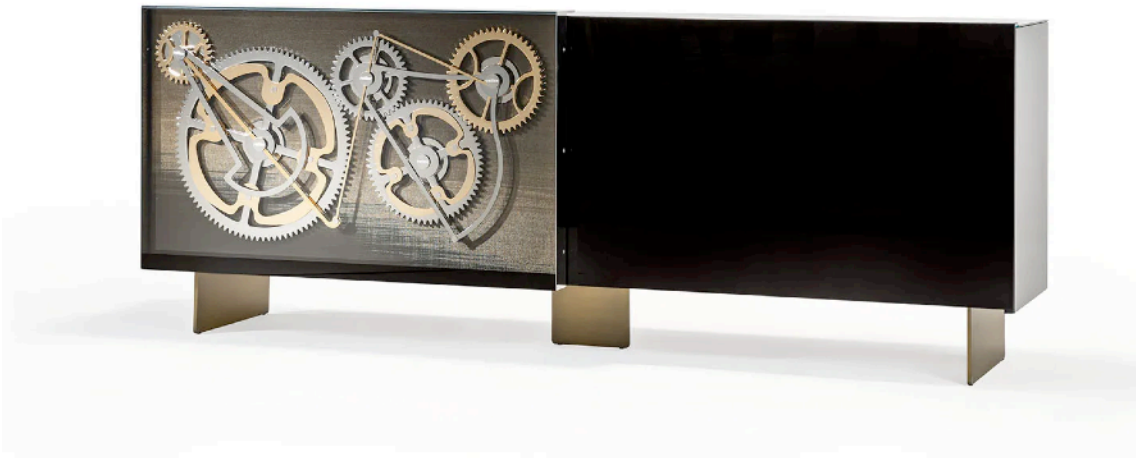

Quantity: 1

MUSA SIDEBOARD

MADE IN ITALY BY REFLEX

220 x 45 x 80 H

Sideboard with 2 side doors and 1 central drop down door finished in etched Sahara marble glass with handle and base finished in bronze 100M.

Quantity: 1

BIG BEN SIDEBOARD

MADE IN ITALY BY REFLEX

220 x 50 x 84 H

Sideboard with wooden structure, 2 sliding doors and metal legs in bronze finish. External cover and 1 door in black shiny lacquered glass, the other door in mesh glass with gears in gold & chrome. Interior finished in black lacquer with a glass shelf behind each door.

Quantity: 1

FRAMMENTI SIDEBOARD

MADE IN ITALY BY ARTE VENEZIANA

221 x 57 x 71 H

4 door sideboard with veneered ashwood structure finished in titanium metallic lacquering & dark burnished brass. Doors, sides and top decorated with 'Stromboli' finish. Legs in tempered extra-clear glass with LED lighting.