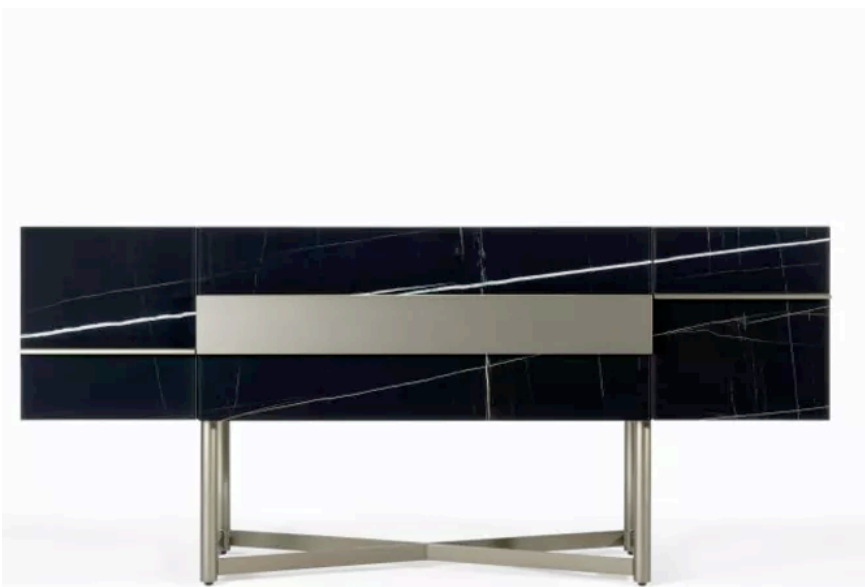

SARFIELD BROOKE LTD

Level 2, 155-165 The Strand, Parnell

www.sarsfieldbrooke.co.nz

LONDON SIDEBOARD

MADE IN ITALY BY REFLEX

201 x 46.5 x 74.5 H

4 door glass sideboard, 2 central doors and a section of the back with London engravings. Beveled top in etched Sahara marble glass & bronze finish, the beveled base and metal legs also in bronze finish. Includes LED with sensor switch.

Quantity: 1

MUSA SIDEBOARD

MADE IN ITALY BY REFLEX

220 x 45 x 80 H

Sideboard with 2 side doors and 1 central drop down door finished in etched Sahara marble glass with handle and base finished in bronze 100M.

Quantity: 1

MIRAGE SIDEBOARD
MADE IN ITALY BY REFLEX

192 W x 57 D x 70 H

Sideboard with top & sides in Blue notte 28A etched lacquered glass and 2 sliding doors in Blue notte 28 shiny lacquered glass. Clear glass legs & interior in matt black finish.

210 x 56 x 85H

3 door sideboard with a brass 104M finish. Interior includes a glass shelf behind each door. Legs in transparent glass.

Quantity: 1

NEW VICTOR SIDEBOARD
MADE IN ITALY BY OPERA CONTEMPORARY