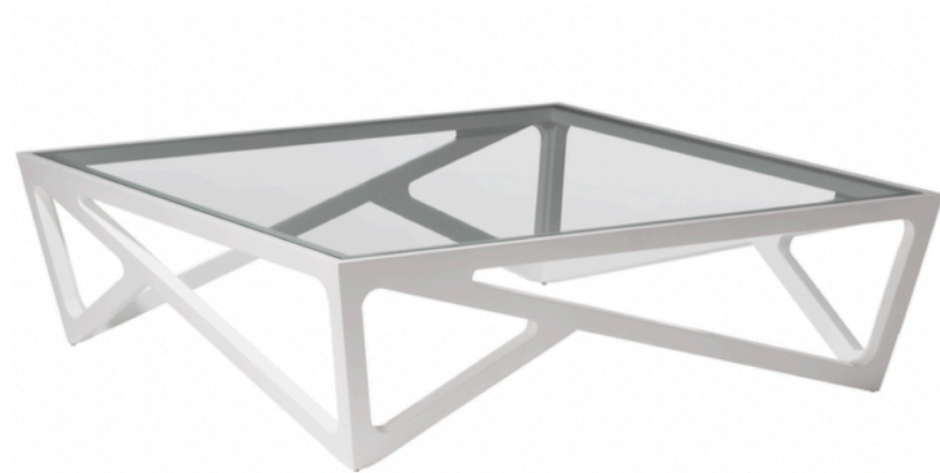

Level 2, 155-165 The Strand, Parnell

www.sarsfieldbrooke.co.nz

AGRIPPA ARMCHAIR
MADE IN ECUADOR BY LA GALERIA

88 x 78 x 42 Seat H / 85 Back H

Armchair with Sapele veneer arms finished in high gloss black, upholstered up to the muslin stage ready for final fabric upholstery.

END OF LINE

Quantity: 2

611 DINING CHAIR
MADE IN ITALY BY SEDITAL

51 x 47 x 47 Seat H / 104 Back H

Raw frame ready for your choice of finishing and upholstery.

END OF LINE

Quantity: 6

BOVISO WALNUT COFFEE TABLE

MADE IN ECUADOR BY LA GALLERIA

125 x 125 x 38 H

Polished walnut with satin white inside. With toughened glass from La Galleria.

END OF LINE - Reduced by 25%

Quantity: 1

BOVISO WHITE COFFEE TABLE

MADE IN ECUADOR BY LA GALLERIA

125 x 125 x 38H

Satin white frame finish. 12mm clear float unpainted toughened flat polished glass.

END OF LINE - Reduced by 25%

Quantity: 1

BOVISO CONSOLE

MADE IN ECUADOR BY LA GALERIA

160 x 45 x 85 H

Console finished in satin white lacquer with insterted clear tempered 6mm glass top.