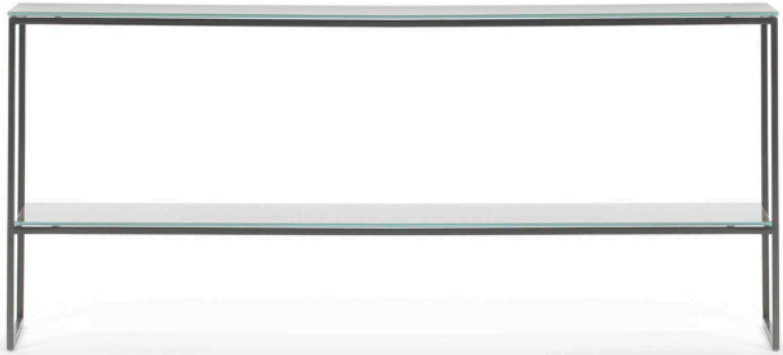

EDGE SIDE TABLE

MADE IN GEMANY BY BULLFROG

60 x 35 x 48 H

Slide table finished in black stained lacquered ash wood

Quantity: 2

Estimated arrival date: August 2024

Order: #1546

FRAME CONSOLE

MADE IN ITALY BY GIULIO MARELLI

160 x 30 x 72 H

Console with a brushed antique gold OPM15 metal frame, Patagonia marble top & chrome back painted bronze OPV9 glass shelf.

Quantity: 1

Estimated arrival date: August 2024