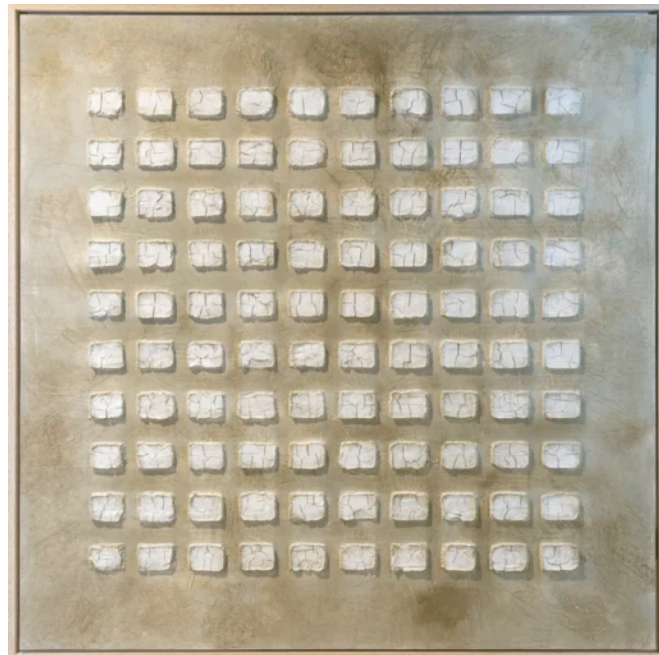

DHARMA ARTWORK
MADE IN ITALY BY REFLEX

130 x 130cm

Work on wood by Javier Torres without a frame.

Quantity: 1

Estimated arrival date: December 2024
Order: #1559