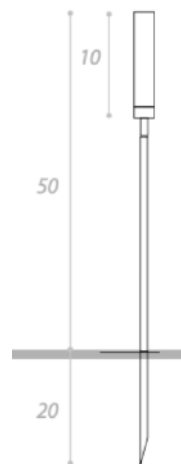

GIUNCO OUTDOOR FLOOR LAMP

MADE IN ITALY BY ANTONANGELI

50 + 20cm H

Outdoor lamp with a thin natural copper structure with pike and etched Borosilicate glass diffuser.
LED G4 12V Lamp

Quantity: 3

Estimated arrival date: February 2025

Order: #1575