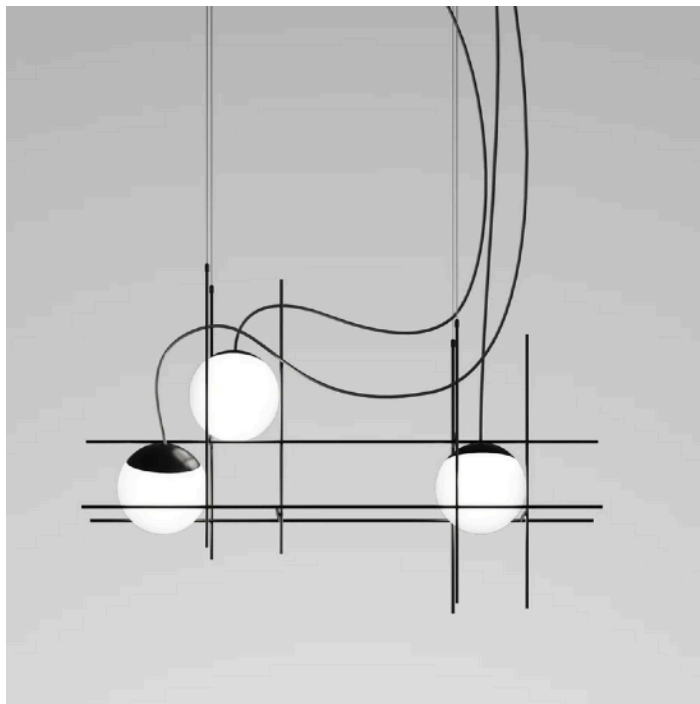

PLOT FRAME PENDANT

MADE IN ITALY BY VISTOSI

80 x 15 x 52 H

Pendant with 3 spheres in white glossy BC/LU blown glass and a matt black NEO structure.

Quantity: 1

Estimated arrival date: January 2025

Order: #1573