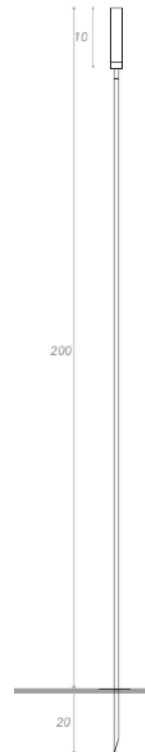

GIUNCO OUTDOOR FLOOR LAMP
MADE IN ITALY BY ANTONANGELI

200 + 20cm H

Outdoor lamp with a thin natural copper structure with pike and etched Borosilicate glass diffuser.
LED G4 12V Lamp

Quantity: 5

Estimated arrival date: February 2025
Order: #1575