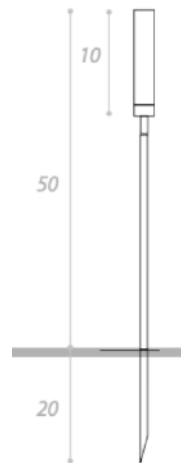

GIUNCO OUTDOOR FLOOR LAMP

MADE IN ITALY BY ANTONANGELI

50 + 20cm H

Outdoor lamp with a thin natural copper structure with pike and etched Borosilicate glass diffuser. LED G4 12V Lamp

Quantity: 3

Estimated arrival date: February 2025

Order: #1575