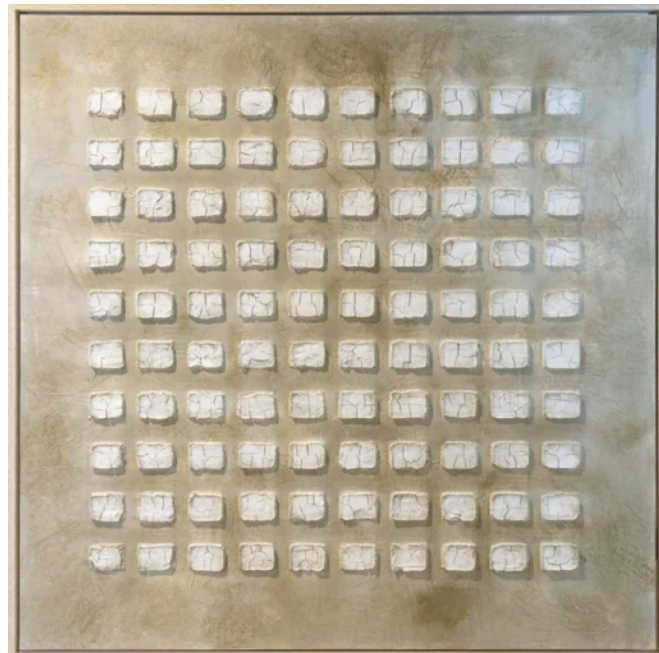

DHARMA ARTWORK
MADE IN ITALY BY REFLEX

130 x 130cm

Work on wood by Javier Torres without a frame.

Quantity: 1

Estimated arrival date: December 2024

Order: #1559