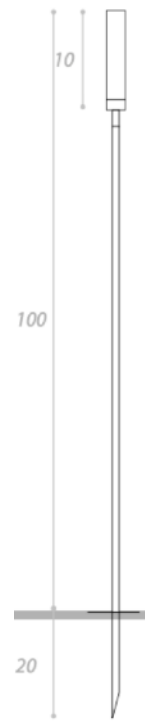

GIUNCO OUTDOOR FLOOR LAMP
MADE IN ITALY BY ANTONANGELI

100 + 20cm H

Outdoor lamp with a thin natural copper structure with pike and etched Borosilicate glass diffuser.
LED G4 12V Lamp

Quantity: 6

Estimated arrival date: February 2025
Order: #1575