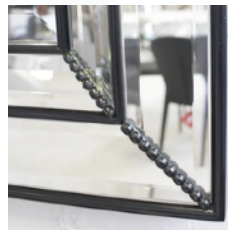

120 x 120cm

Rectangle mirror with gold trim

Quantity: 2

1702 MIRROR

MADE IN ITALY BY F.A.L

92 x 118cm

Rectangle mirror with black trim

Quantity: 2