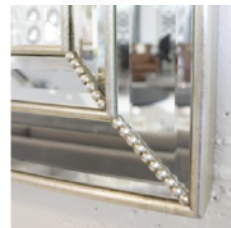

1702 MIRROR

MADE IN ITALY BY F.A.L

100 x 200cm

Rectangle mirror with silver trim

Quantity: 3