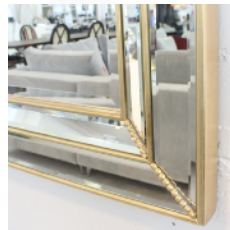

1702 MIRROR

MADE IN ITALY BY F.A.L

92 x 150cm

Rectangle mirror with gold trim

Quantity: 4