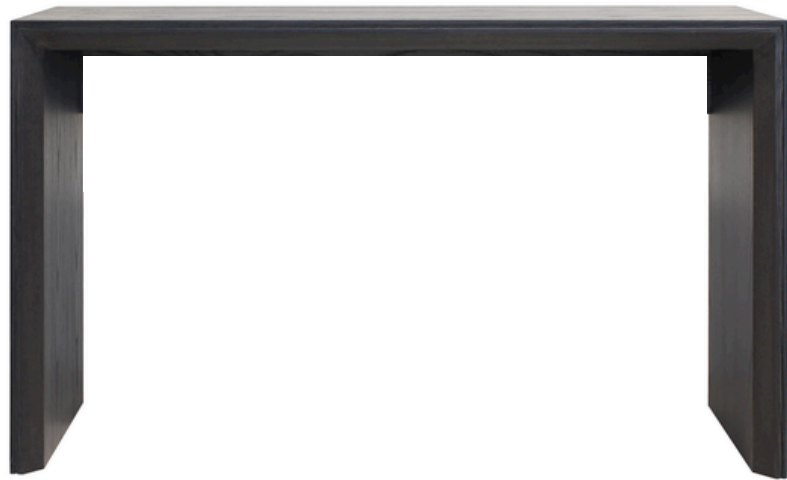

PAGANELO CONSOLE

MADE IN ITALY BY ARTE VENEZIANA

155 x 43 x 87cm H

Console with top and legs in two layers of baked glass with irregular edges. Varnished in gradient from Midnight Blue to transparent, with partial silvering on the back.

200 x 40 x 70 H

Console with a brushed antique gold OPM15 metal frame, Emperador Brown OPP3 marble top & chrome back-painted bronze glass lower shelf.

Quantity: 1

OAKY CONSOLE

MADE IN ITALY BY ARTE VENEZIANA

143 x 55 x 95 H

Console with two drawers in antiqued mirror and shiny handmade engravings. Structure and sides in solid oak.

Quantity: 1

FIRENZE DESK / CONSOLE

MADE IN NZ BY SARFIELD BROOKE

135 x 45 x 75 H