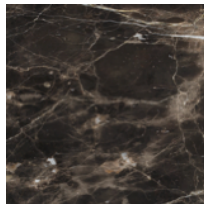

FRAME CONSOLE

MADE IN ITALY BY GIULIO MARELLI

200 x 40 x 70 H

Console with a brushed antique gold OPM15 metal frame, Emperador Brown OPP3 marble top & chrome back-painted bronze glass lower shelf.

Quantity: 1