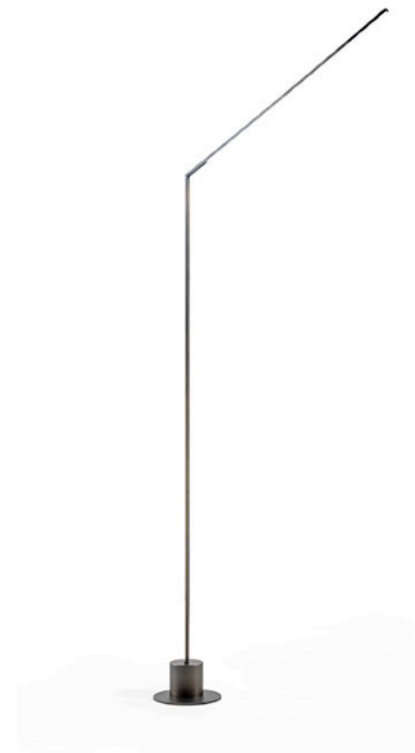

50 Diameter x 65 H

Metal wire frame table lamp finished in brass with double integrated LED lighting.

Quantity: 1

FORMOSA TABLE LAMP

MADE IN ITALY BY ANTONANGELI

30 Diameter x 56 H

Table lamp with a metallic structure & white asymmetrical textured shade.

Table lamp with a bronze painted metal structure & warm white fibreglass shade.

Quantity: 1

RICAMI TABLE LAMP

MADE IN ITALY BY ANTONANGELI

50 Diameter x 75 H

Table lamp with a white painted metal structure & warm white fibreglass shade.

20 Diameter x 26 - 72 H

Flexible table lamp with a anodised aluminium base & aluminium shade finished in satin brass.

Quantity: 2

ESSENTIAL STELO FLOOR LAMP

MADE IN ITALY BY REFLEX

9 Diameter x 190 H

360° rotating metal floor lamp with a dark brass finish.
LED strip lighting with a touch-system switch.

Quantity: 2

ESSENTIAL BRACCIO FLOOR LAMP

MADE IN ITALY BY REFLEX

9 Diameter x 88 x 196 H

360° rotating metal floor lamp with a dark brass finish.
LED strip lighting with a touch-system switch.

Quantity: 1

BULLES XL 5 FLOOR LAMP