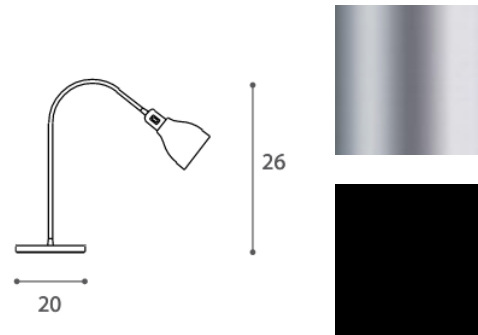

BELL GARDEN DESK LAMP
MADE IN ITALY BY ANTONANGELI

20 Diameter x 26 - 72 H

Flexible table lamp with a anodised aluminium base & aluminium shade finished in glossy black.

Quantity: 2