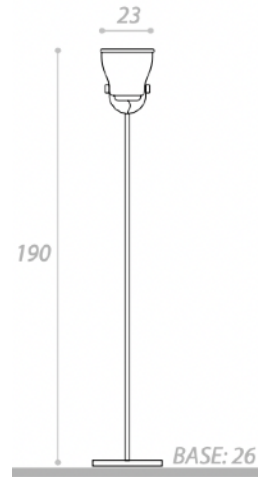

Quantity: 1

ARMONICA FLOOR LAMP
MADE IN ITALY BY ANTONANGELI

26 / 51 Diameter x 140 - 220 H

Adjustable metal floor lamp finished in copper with a borosilicate glass shade, including dimmer.

Quantity: 1

ARMONICA FLOOR LAMP
MADE IN ITALY BY ANTONANGELI

26 / 51 Diameter x 140 - 220 H

Adjustable metal floor lamp finished in chrome with a borosilicate glass shade, including dimmer.

Quantity: 1

ARMONICA FLOOR LAMP
MADE IN ITALY BY ANTONANGELI

26 / 51 Diameter x 140 - 220 H

Adjustable metal floor lamp finished in shiny gold with a borosilicate glass shade, including dimmer.

Quantity: 1

DOLCEVITA FLOOR LAMP
MADE IN ITALY BY ANTONANGELI

23 Diameter (at base) x 170 - 210 H

Height adjustable floor lamp in white tyke polyethylene, including dimmer.

Quantity: 1

SMALL BELL FLOOR LAMP
MADE IN ITALY BY ANTONANGELI

23 / 26 Diameter x 190 H

Floor lamp with a anodised aluminium base & aluminium shade finished in copper, including dimmer.

Quantity: 1

BIG BELL FLOOR LAMP
MADE IN ITALY BY ANTONANGELI