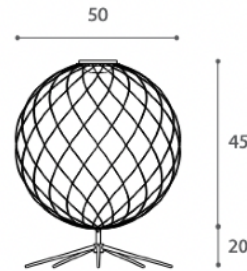

Quantity: 2

POLAR TABLE LAMP

MADE IN ITALY BY PENTA

40 x 20 x 63 H

Large table lamp with structure in bronze metal and shade in opal white blown glass.

Quantity: 1

PENELOPE TABLE LAMP

MADE IN ITALY BY ANTONANGELI

50 Diameter x 65 H

Metal wire frame table lamp finished in brass with double integrated LED lighting.

Quantity: 1

FORMOSA TABLE LAMP

MADE IN ITALY BY ANTONANGELI

30 Diameter x 56 H

Table lamp with a metallic structure & white asymmetrical textured shade.