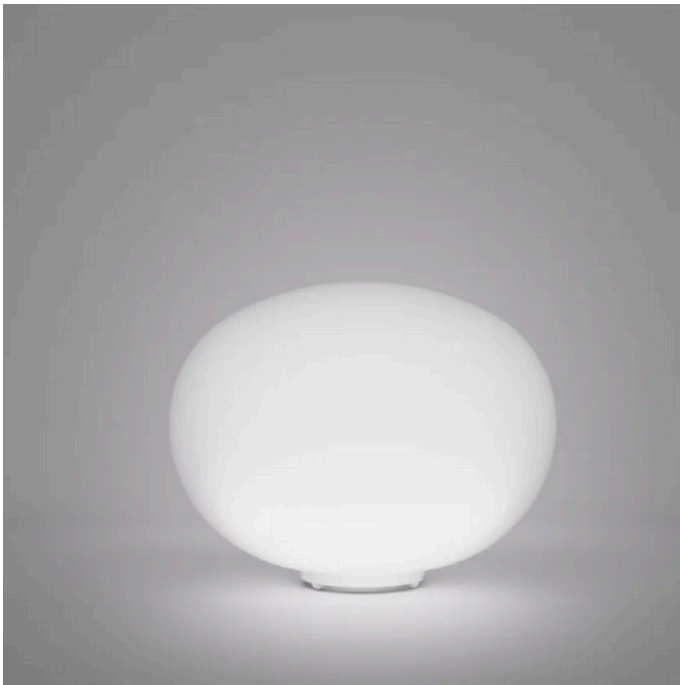

28 / 38 Diameter x 65 H

(SAMPLE) Large table lamp with a transparent smoky FU/TR glass shade & matt gold OS structure.

Quantity: 1

JUBE TABLE LAMP
MADE IN ITALY BY VISTOSI

28 / 38 Diameter x 65 H

(SAMPLE) Large table lamp with a transparent amethyst AA/TR glass shade & matt steel AVS structure.

24 x 42 H

(SAMPLE) Medium table lamp with a glossy white BC/LU glass shade & glossy white BC structure.

Quantity: 1

NAXO TABLE LAMP
MADE IN ITALY BY VISTOSI

32 Diameter x 50 H

(SAMPLE) Medium table lamp with a matt white BC/ST glass shade & glossy white BC structure

Quantity: 1

NAXOS TABLE LAMP
MADE IN ITALY BY VISTOSI

48 Diameter x 76 H

Large table lamp with a matt white BC/ST glass shade & glossy white BC structure.

Quantity: 1

LUCCIOLA TABLE LAMP

MADE IN ITALY BY VISTOSI

27 Diameter x 21 H

Table lamp with a matt white BC/ST glass shade & glossy white BC structure.

Quantity: 2

LUCCIOLA TABLE LAMP

MADE IN ITALY BY VISTOSI

41 Diameter x 30 H

Table lamp with a matt white BC/ST glass shade & glossy white BC structure.