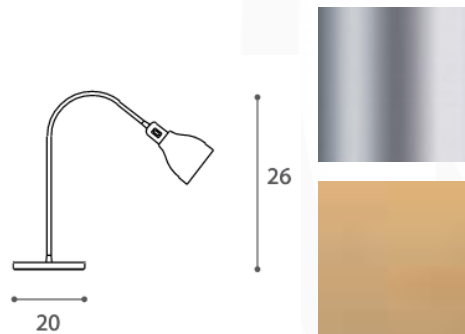

Quantity: 2

BELL GARDEN DESK LAMP
MADE IN ITALY BY ANTONANGELI

20 Diameter x 26 - 72 H

Flexible table lamp with a anodised aluminium base & aluminium shade finished in glossy black.

Quantity: 2

BELL GARDEN DESK LAMP
MADE IN ITALY BY ANTONANGELI

20 Diameter x 26 - 72 H

Flexible table lamp with a anodised aluminium base & aluminium shade finished in satin brass.

Quantity: 2

ESSENTIAL STELO FLOOR LAMP

MADE IN ITALY BY REFLEX

9 Diameter x 190 H

360° rotating metal floor lamp with a dark brass finish.
LED strip lighting with a touch-system switch.