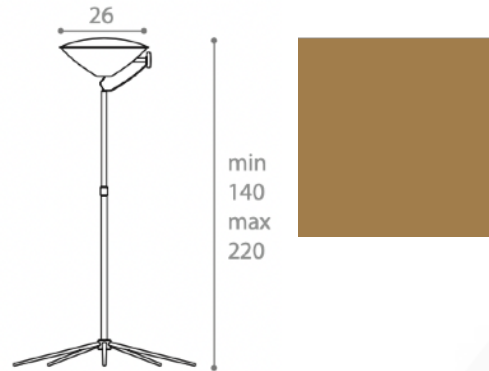

Quantity: 1

ARMONICA FLOOR LAMP
MADE IN ITALY BY ANTONANGELI

26 / 51 Diameter x 140 - 220 H

Adjustable metal floor lamp finished in copper with a borosilicate glass shade, including dimmer.

Quantity: 1

ARMONICA FLOOR LAMP
MADE IN ITALY BY ANTONANGELI

26 / 51 Diameter x 140 - 220 H

Adjustable metal floor lamp finished in chrome with a borosilicate glass shade, including dimmer.

Quantity: 1

ARMONICA FLOOR LAMP
MADE IN ITALY BY ANTONANGELI

26 / 51 Diameter x 140 - 220 H