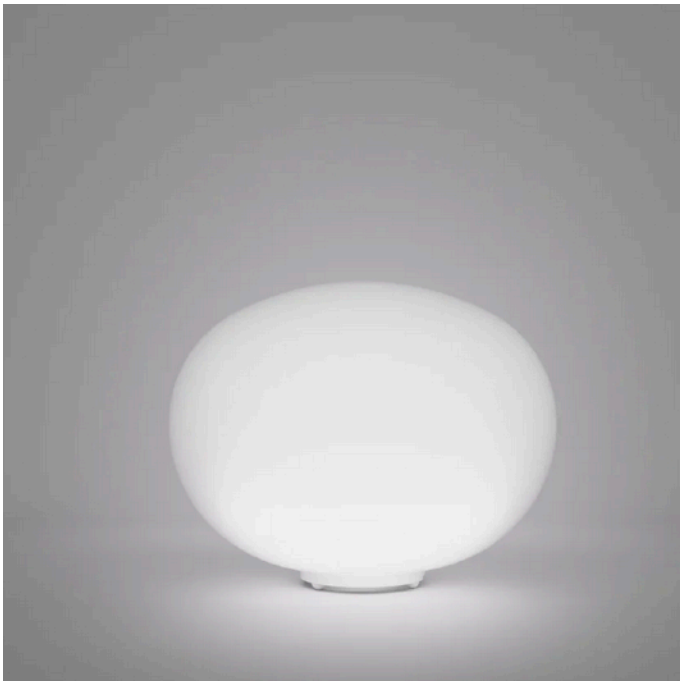

28 / 38 Diameter x 65 H

(SAMPLE) Large table lamp with a transparent smoky FU/TR glass shade & matt gold OS structure.

Quantity: 1

JUBE TABLE LAMP
MADE IN ITALY BY VISTOSI

28 / 38 Diameter x 65 H

(SAMPLE) Large table lamp with a transparent amethyst AA/TR glass shade & matt steel AVS structure.

24 x 42 H

(SAMPLE) Medium table lamp with a glossy white BC/LU glass shade & glossy white BC structure.

Quantity: 1

NAXO TABLE LAMP
MADE IN ITALY BY VISTOSI

32 Diameter x 50 H

(SAMPLE) Medium table lamp with a matt white BC/ST glass shade & glossy white BC structure

Quantity: 1

NAXOS TABLE LAMP
MADE IN ITALY BY VISTOSI

48 Diameter x 76 H

Large table lamp with a matt white BC/ST glass shade & glossy white BC structure.

Quantity: 1

LUCCIOLA TABLE LAMP

MADE IN ITALY BY VISTOSI

27 Diameter x 21 H

Table lamp with a matt white BC/ST glass shade & glossy white BC structure.

Quantity: 2

LUCCIOLA TABLE LAMP

MADE IN ITALY BY VISTOSI

41 Diameter x 30 H

Table lamp with a matt white BC/ST glass shade & glossy white BC structure.