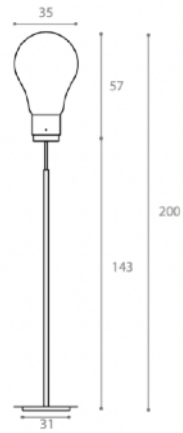

Quantity: 1

ARMONICA FLOOR LAMP
MADE IN ITALY BY ANTONANGELI

26 / 51 Diameter x 140 - 220 H

Adjustable metal floor lamp finished in copper with a borosilicate glass shade, including dimmer.

Quantity: 1

ARMONICA FLOOR LAMP
MADE IN ITALY BY ANTONANGELI

26 / 51 Diameter x 140 - 220 H

Adjustable metal floor lamp finished in chrome with a borosilicate glass shade, including dimmer.

Quantity: 1

ARMONICA FLOOR LAMP
MADE IN ITALY BY ANTONANGELI

26 / 51 Diameter x 140 - 220 H

Quantity: 1

SMALL BELL FLOOR LAMP
MADE IN ITALY BY ANTONANGELI

23 / 26 Diameter x 190 H

Floor lamp with a anodised aluminium base & aluminium shade finished in copper, including dimmer.

Quantity: 1

BIG BELL FLOOR LAMP
MADE IN ITALY BY ANTONANGELI

40 / 36 Diameter x 160 - 230 H

Floor lamp with a anodised aluminium base & aluminium shade finished in satin brass, including dimmer.

Quantity: 1

VIVA EDISON FLOOR LAMP MADE IN ITALY BY ANTONANGELI

35 / 31 Diameter x 200 H