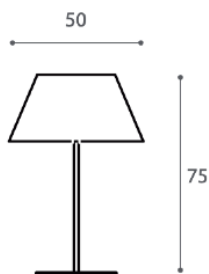

RICAMI TABLE LAMP

MADE IN ITALY BY ANTONANGELI

50 Diameter x 75 H

Table lamp with a bronze painted metal structure & warm white fibreglass shade.

Quantity: 1