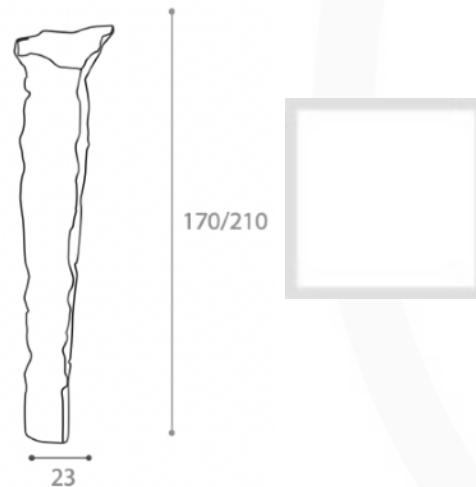

DOLCEVITA FLOOR LAMP
MADE IN ITALY BY ANTONANGELI

23 Diameter (at base) x 170 - 210 H

Height adjustable floor lamp in white tyke polyethylene, including dimmer.

Quantity: 1