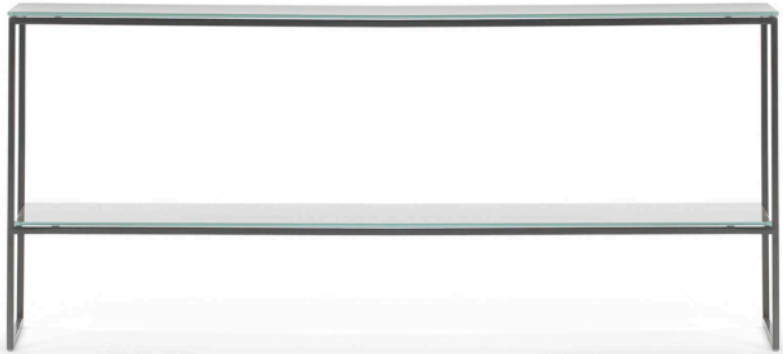

SARFIELD BROOKE LTD

Level 2, 155-165 The Strand, Parnell

www.sarsfieldbrooke.co.nz

OH SIDEBOARD

MADE IN ITALY BY REFLEX

215 x 55 x 78 H

4 door sideboard with a bronze 100M frame finish & Cat C colour Platino 114 leather door fronts with millerighe horizontal quilting.

Quantity: 1

Estimated arrival date: October 2024

Order: #1556

MUSA SIDEBOARD

MADE IN ITALY BY REFLEX

220 x 45 x 80 H

Sideboard with 2 side doors and 1 central drop down door finished in etched Sahara marble glass with handle and base finished in bronze 100M.

Quantity: 1

Estimated arrival date: October 2024

Order: #1556

FRAME CONSOLE

MADE IN ITALY BY GIULIO MARELLI

160 x 30 x 72 H

Console with a brushed antique gold OPM15 metal frame, Patagonia marble top & chrome back painted bronze OPV9 glass shelf.