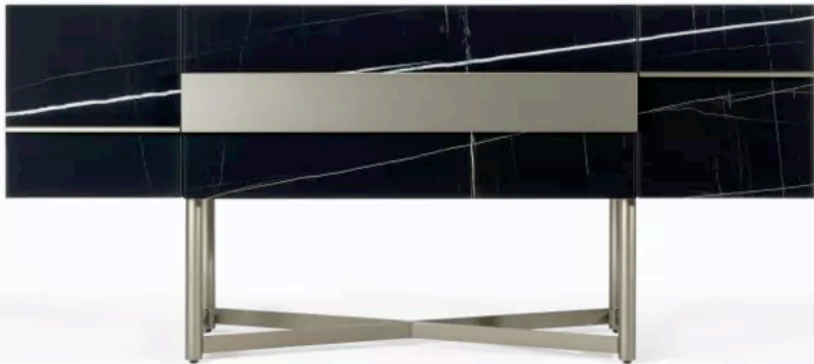

SARFIELD BROOKE LTD

Level 2, 155-165 The Strand, Parnell

www.sarsfieldbrooke.co.nz

OH SIDEBOARD

MADE IN ITALY BY REFLEX

215 x 55 x 78 H

4 door sideboard with a bronze 100M frame finish & Cat C colour Platino 114 leather door fronts with millerighe horizontal quilting.

Quantity: 1

Estimated arrival date: October 2024

Order: #1556

MUSA SIDEBOARD

MADE IN ITALY BY REFLEX

220 x 45 x 80 H

Sideboard with 2 side doors and 1 central drop down door finished in etched Sahara marble glass with handle and base finished in bronze 100M.

Quantity: 1

Estimated arrival date: October 2024

Order: #1556

FRAME CONSOLE

MADE IN ITALY BY GIULIO MARELLI

160 x 30 x 72 H

Console with a brushed antique gold OPM15 metal frame, Patagonia marble top & chrome back painted bronze OPV9 glass shelf.