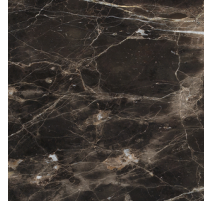

## PAGANELO CONSOLE

MADE IN ITALY BY ARTE VENEZIANA

155 x 43 x 87cm H

Console with top and legs in two layers of baked glass with irregular edges. Varnished in gradient from Midnight Blue to transparent, with partial silvering on the back.

## FOULARD CONSOLE

MADE IN ITALY BY REFLEX

150 x 52 x 75 H

Curved glass console with a dark brass 105M finish.

Quantity: 1