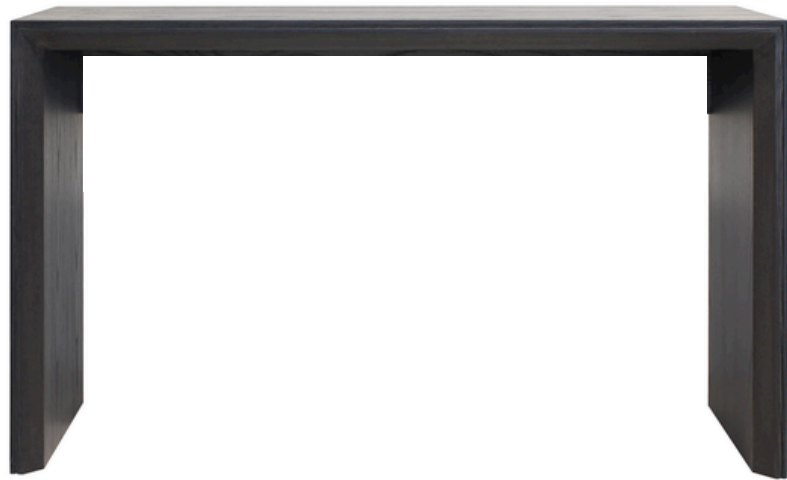

## PAGANELO CONSOLE

MADE IN ITALY BY ARTE VENEZIANA

155 x 43 x 87cm H

Console with top and legs in two layers of baked glass with irregular edges. Varnished in gradient from Midnight Blue to transparent, with partial silvering on the back.

## **FRAME CONSOLE**

MADE IN ITALY BY GIULIO MARELLI

200 x 40 x 70 H

Console with a brushed antique gold OPM15 metal frame, Emperador Brown OPP3 marble top & chrome back-painted bronze glass lower shelf.

## **OAKY CONSOLE**

MADE IN ITALY BY ARTE VENEZIANA

143 x 55 x 95 H

Console with two drawers in antiqued mirror and shiny handmade engravings. Structure and sides in solid oak.

Quantity: 1