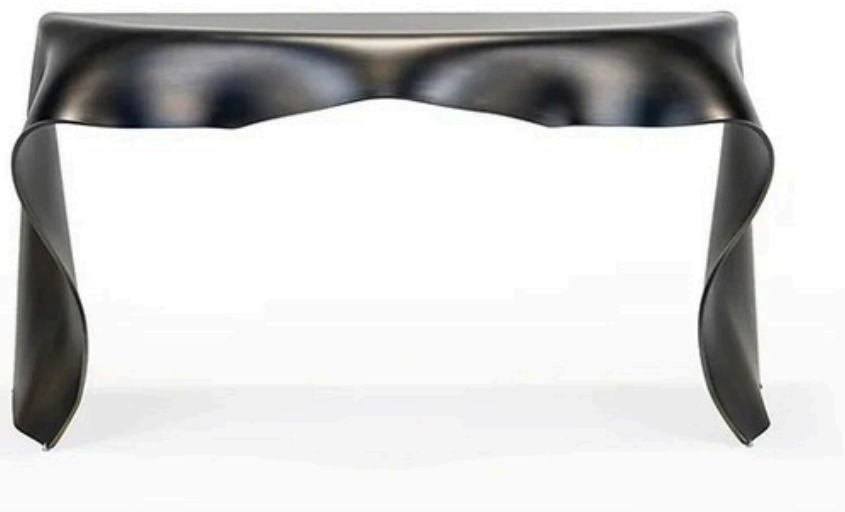

FOULARD CONSOLE

MADE IN ITALY BY REFLEX

150 x 52 x 75 H

Curved glass console with a dark brass 105M finish.

Quantity: 1