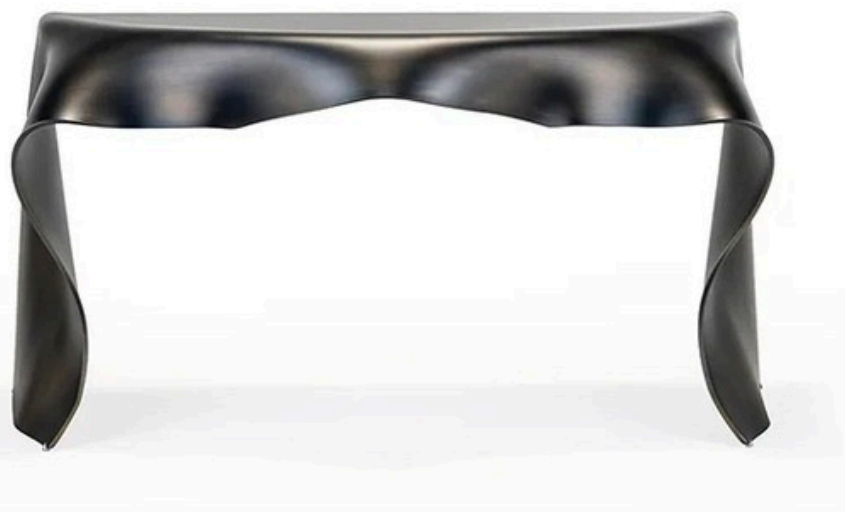

SARFIELD BROOKE LTD

Level 2, 155-165 The Strand, Parnell

www.sarsfieldbrooke.co.nz

PAGANELO CONSOLE

MADE IN ITALY BY ARTE VENEZIANA

155 x 43 x 87cm H

Console with top and legs in two layers of baked glass with irregular edges. Varnished in gradient from Midnight Blue to transparent, with partial silvering on the back.

Quantity: 1

Estimated arrival date: May 2026

Order: #1669

FOULARD CONSOLE

MADE IN ITALY BY REFLEX

150 x 52 x 75 H

Curved glass console with a dark brass 105M finish.

Quantity: 1