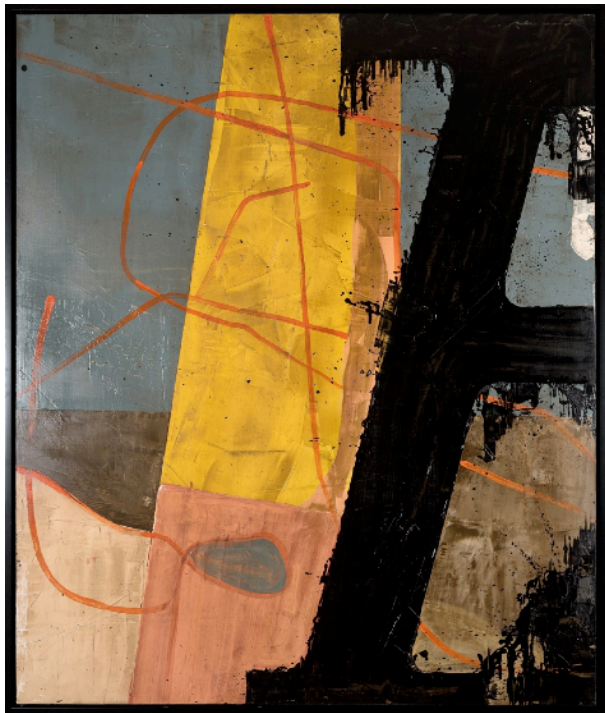

150 x 120cm

Work on wood with no frame by Javier Torres

Quantity: 1

EPOCA ARTWORK
NOVOCUADRO OF SPAIN

120 x 150cm

Work on wood with no frame by Javier Torres.

Quantity: 1

LINES ARTWORK
NOVOCUADRO OF SPAIN