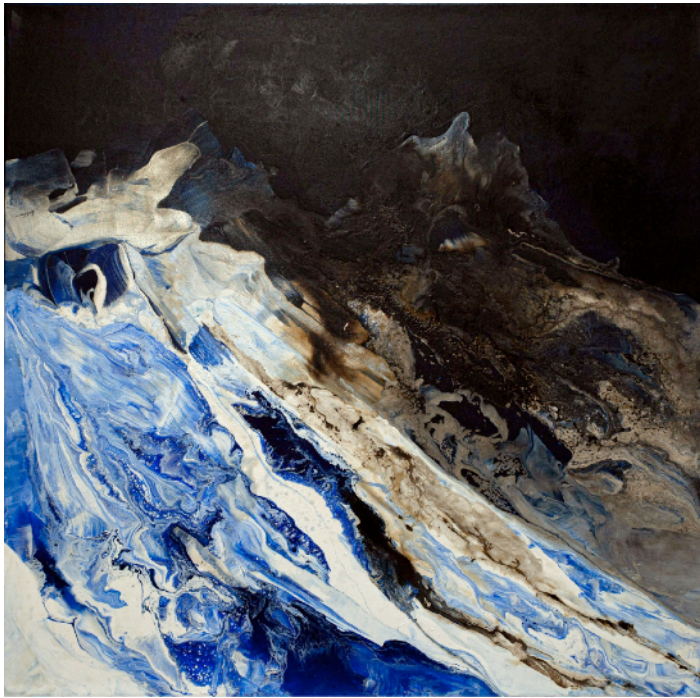

AZABACHE ARTWORK

NOVOCUADRO OF SPAIN

100 x 150cm

Work on canvas with a charcoal gutter frame by Eduardo Romaguera.

Quantity: 1

GEODA ARTWORK
NOVOCUADRO OF SPAIN

120 x 120cm

Work on canvas with a dark oak frame by Lucia Lago.