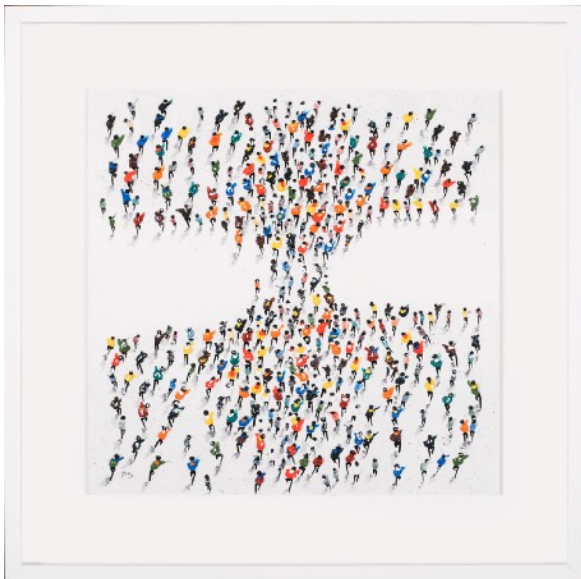

MEETING III ARTWORK

NOVOCUADRO OF SPAIN

84 x 84cm

Work on Paper with a white frame. By Paco Sanguino

Quantity: 1