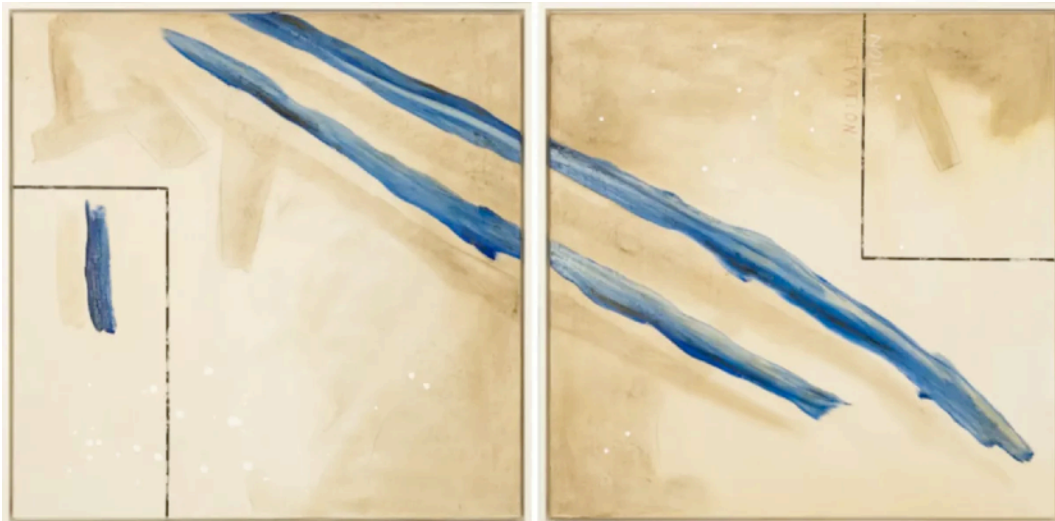

93 x 122cm

Work on paper with natural box frame & black matt by Juan Lara.

Quantity: 1

TERRENO AMARILLO ARTWORK
NOVOCUADRO OF SPAIN

150 x 80cm

Work on wood with no frame by Javier Torres.

Quantity: 1

ELEVATION IN BLUE I & II
NOVOCUADRO OF SPAIN