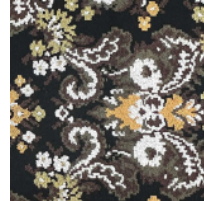

BOOGIE OUTDOOR ARMCHAIR

MADE IN GERMANY BY BULLFROG

104 x 104 x 39 / 78 H

Swivel & rocking outdoor armchair with a matt black metal base plate. Seat upholstered in Barbados Lagoon OD16/12 col. Turquoise fabric with a plain seam,. Including lumber cushion upholstered in Barbados Dream OD16/90 col. Harlekin, 78x34cm.

Quantity : 1

Seat :

Back Cushion :

YAO ARMCHAIR

MADE IN GERMANY BY BULLFROG

85 x 82 x 44 / 65-69 H

Outdoor swivel & rocking armchair with a black metal frame and black coloured braid back. Seat upholstered in Q2 Amazing Curry OD1655/08 fabric & back cushion in Q2 Ocean Quince OD1450/13 fabric.