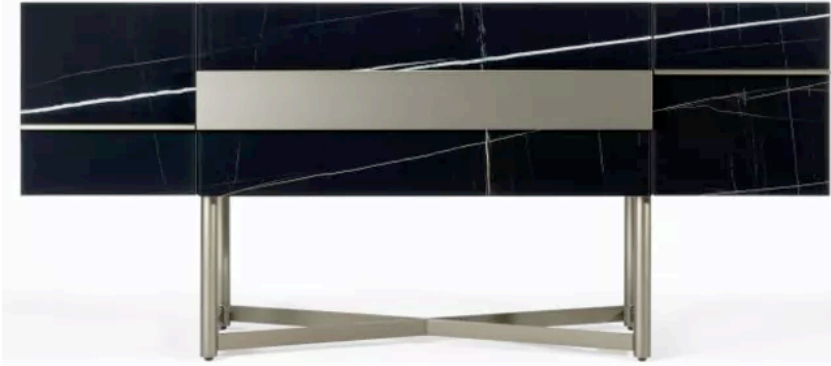

[Kathleen Zheng](#)

SARFIELD BROOKE LTD

Level 2, 155-165 The Strand, Parnell

www.sarsfieldbrooke.co.nz

BIG BEN SIDEBOARD
MADE IN ITALY BY REFLEX

220 x 50 x 84 H

Sideboard with wooden structure, 2 sliding doors and metal legs in bronze finish. External cover and 1 door in black shiny lacquered glass, the other door in mesh glass with gears in gold & chrome. Interior finished in black lacquer with a glass shelf behind each door.

Quantity: 1

FRAMMENTI SIDEBOARD
MADE IN ITALY BY ARTE VENEZIANA

221 x 57 x 71 H

4 door sideboard with veneered ashwood structure finished in titanium metallic lacquering & dark burnished brass. Doors, sides and top decorated with 'Stromboli' finish. Legs in tempered extra-clear glass with LED lighting.

Quantity: 1

MUSA SIDEBOARD

MADE IN ITALY BY REFLEX

220 x 45 x 80 H

Sideboard with 2 side doors and 1 central drop down door finished in etched Sahara marble glass with handle and base finished in bronze 100M.

Quantity: 1

NEW VICTOR SIDEBOARD

MADE IN ITALY BY OPERA CONTEMPORARY

196 x 48 x 79 H (new door pattern)

3 door sideboard with a grey stain finish, light bronze MOS metal detail & Kenya black marble top.

Quantity: 1