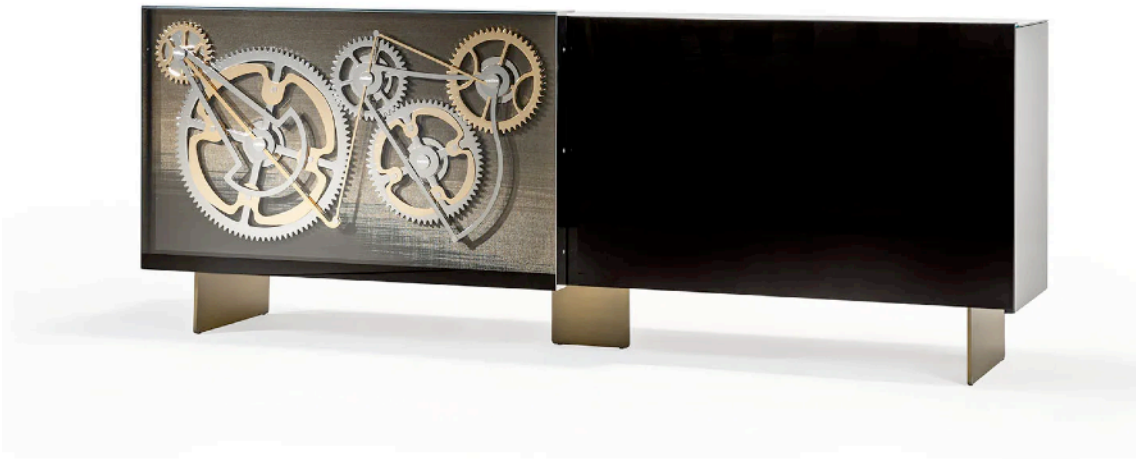

[Kathleen Zheng](#)

SARFIELD BROOKE LTD

Level 2, 155-165 The Strand, Parnell

www.sarsfieldbrooke.co.nz

BIG BEN SIDEBOARD
MADE IN ITALY BY REFLEX

220 x 50 x 84 H

Sideboard with wooden structure, 2 sliding doors and metal legs in bronze finish. External cover and 1 door in black shiny lacquered glass, the other door in mesh glass with gears in gold & chrome. Interior finished in black lacquer with a glass shelf behind each door.

Quantity: 1

FRAMMENTI SIDEBOARD
MADE IN ITALY BY ARTE VENEZIANA

221 x 57 x 71 H

4 door sideboard with veneered ashwood structure finished in titanium metallic lacquering & dark burnished brass. Doors, sides and top decorated with 'Stromboli' finish. Legs in tempered extra-clear glass with LED lighting.

Quantity: 1

MUSA SIDEBOARD

MADE IN ITALY BY REFLEX

220 x 45 x 80 H

Sideboard with 2 side doors and 1 central drop down door finished in etched Sahara marble glass with handle and base finished in bronze 100M.

Quantity: 1

NEW VICTOR SIDEBOARD

MADE IN ITALY BY OPERA CONTEMPORARY

196 x 48 x 79 H (new door pattern)

3 door sideboard with a grey stain finish, light bronze MOS metal detail & Kenya black marble top.

Quantity: 1