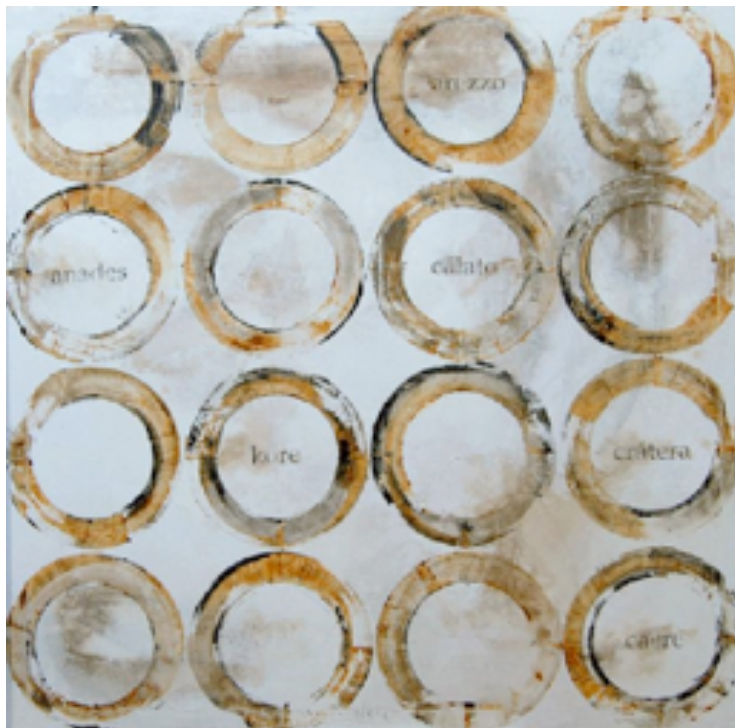

JM 016 ARTWORK

NOVOCUADRO OF SPAIN

120 x 120cm

Work on canvas with a 835/70020 dark oak frame. By Javier Mateos

Quantity: 1