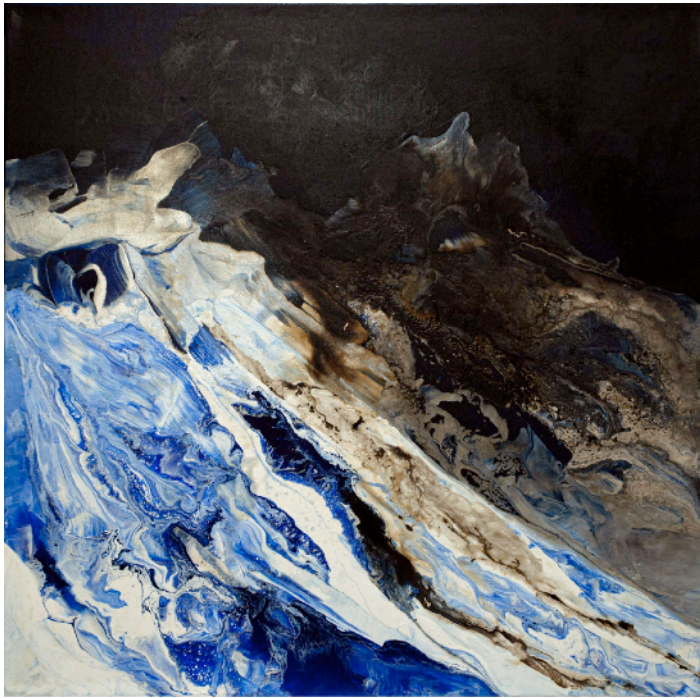

GEODA ARTWORK
NOVOCUADRO OF SPAIN

120 x 120cm

Work on canvas with a dark oak frame by Lucia Lago.

Quantity: 1