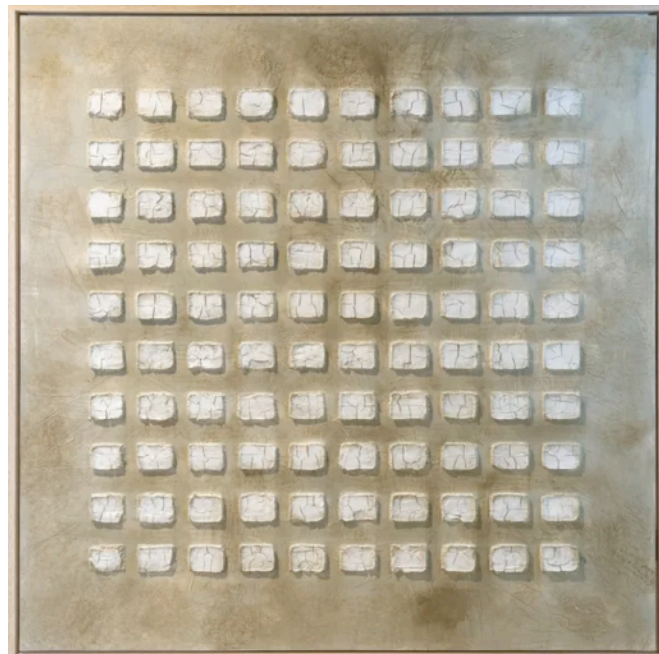

DHARMA ARTWORK
MADE IN ITALY BY REFLEX

130 x 130cm

Work on wood by Javier Torres without a frame.

Quantity: 1