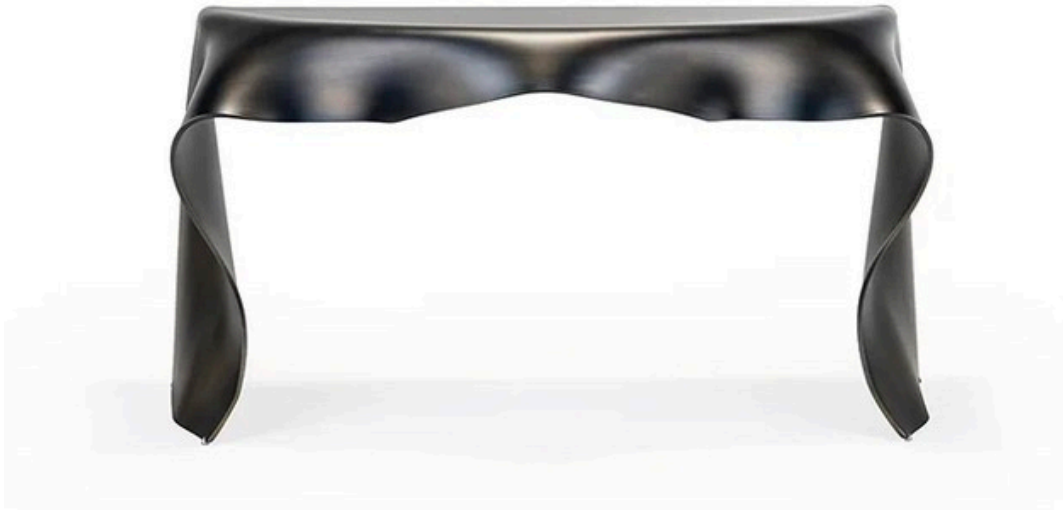

## IPPOLITO CONSOLE

MADE IN ITALY BY OPERA CONTEMPORARY

104 x 37 x 78 H

Console with a Calacatta Oro marble top & ebony stained wooden base.

Quantity: 1

Estimated arrival date: February 2024

Order: #1504

## TESEO CONSOLE

MADE IN ITALY BY OPERA CONTEMPORARY

130 x 35 x 85 H

Console with a ebony top & base and dark bronze metal structure.

Quantity: 1

**FOULARD CONSOLE**  
MADE IN ITALY BY REFLEX

150 x 52 x 75 H