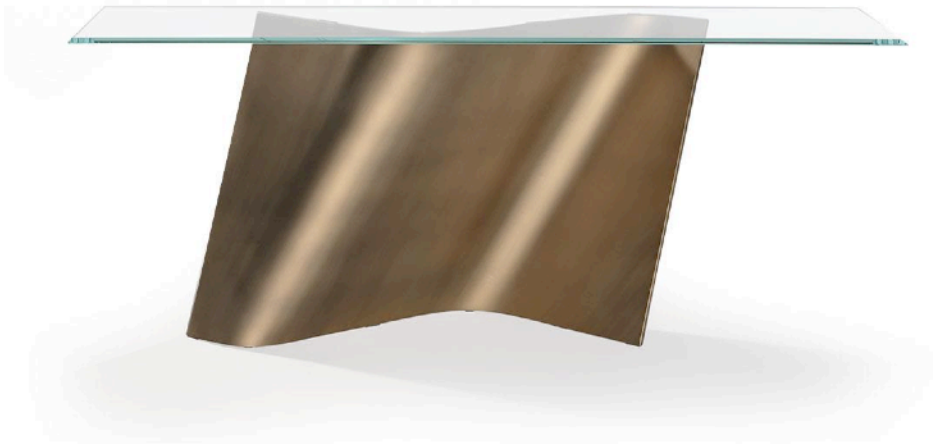

ESSE CONSOLE
MADE IN ITALY BY REFELX

150 x 40 x 74 H

Console with a extra clear rectangle glass top & titanium 101M base

Quantity: 2