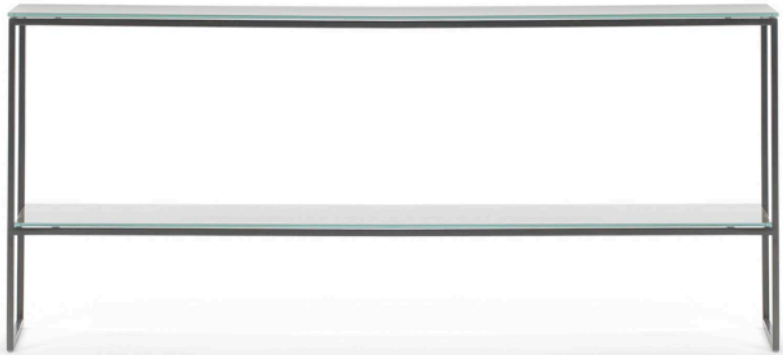

## FRAME CONSOLE

MADE IN ITALY BY GIULIO MARELLI

160 x 30 x 72 H

Console with a brushed antique gold OPM15 metal frame, Patagonia marble top & chrome back painted bronze OPV9 glass shelf.

Quantity: 1

## MONOLITE CONSOLE

MADE IN ITALY BY REFLEX

150 x 40 x 80 H

Console with a bevel wood top in Canaletto Henné and bronze glass legs with London engravings.

Quantity: 2

## IPPOLITO CONSOLE

MADE IN ITALY BY OPERA CONTEMPORARY

104 x 37 x 78 H

Console with a Calacatta Oro marble top & ebony stained wooden base.

Quantity: 1

Estimated arrival date: February 2024

Order: #1504

Curved glass console with a dark brass 105M finish.

Quantity: 1

**ESSE CONSOLE**  
MADE IN ITALY BY REFELX

150 x 40 x 74 H

Console with a extra clear rectangle glass top & titanium 101M base

Quantity: 2