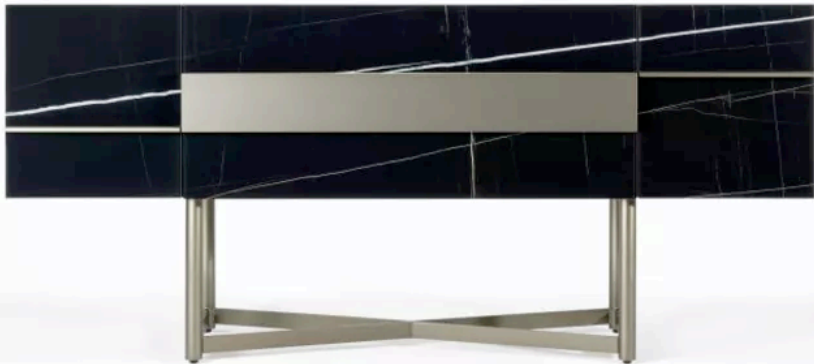

[Kathleen Zheng](#)

SARFIELD BROOKE LTD

Level 2, 155-165 The Strand, Parnell

[www.sarsfieldbrooke.co.nz](http://www.sarsfieldbrooke.co.nz)

**PRISMA SIDEBOARD**  
MADE IN ITALY BY REFLEX

146 x 57 x 76.5 H

2 door sideboard finished in blue shiny lacquered glass with bronze 100M metal legs.

Quantity: 1

**MUSA SIDEBOARD**  
MADE IN ITALY BY REFLEX

220 x 45 x 80 H

Sideboard with 2 side doors and 1 central drop down door finished in etched Sahara marble glass with handle and base finished in bronze 100M.

Quantity: 1

**BIG BEN SIDEBOARD**  
MADE IN ITALY BY REFLEX

220 x 50 x 84 H

Sideboard with wooden structure, 2 sliding doors and metal legs in bronze finish. External cover and 1 door in black shiny lacquered glass, the other door in mesh glass with gears in gold & chrome. Interior finished in black lacquer with a glass shelf behind each door.

Quantity: 1

**FRAMMENTI SIDEBOARD**  
MADE IN ITALY BY ARTE VENEZIANA

221 x 57 x 71 H

4 door sideboard with veneered ashwood structure finished in titanium metallic lacquering & dark burnished brass. Doors, sides and top decorated with 'Stromboli' finish. Legs in tempered extra-clear glass with LED lighting.