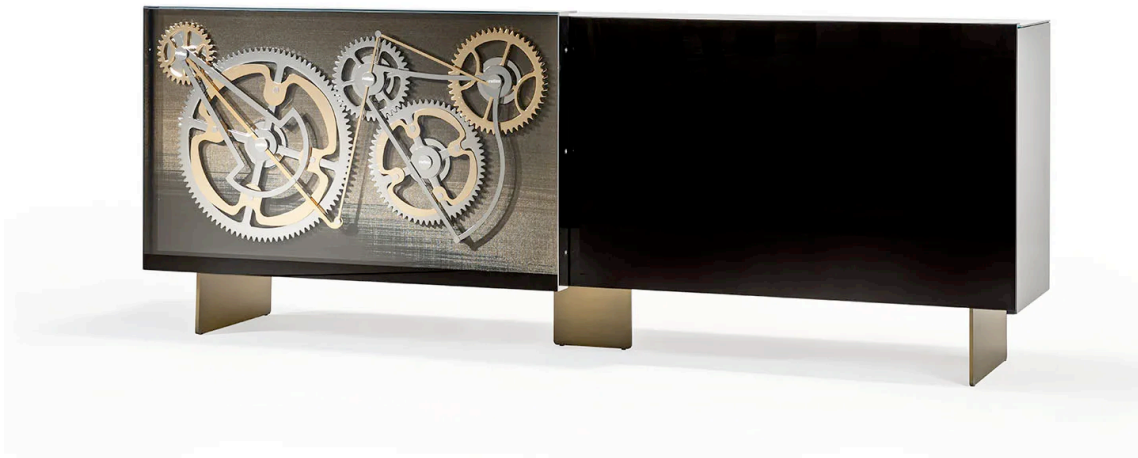

Quantity: 1

**MUSA SIDEBOARD**  
MADE IN ITALY BY REFLEX

220 x 45 x 80 H

Sideboard with 2 side doors and 1 central drop down door finished in etched Sahara marble glass with handle and base finished in bronze 100M.

Quantity: 1

**BIG BEN SIDEBOARD**  
MADE IN ITALY BY REFLEX

220 x 50 x 84 H

Sideboard with wooden structure, 2 sliding doors and metal legs in bronze finish. External cover and 1 door in black shiny lacquered glass, the other door in mesh glass with gears in gold & chrome. Interior finished in black lacquer with a glass shelf behind each door.

Quantity: 1

**FRAMMENTI SIDEBOARD**  
MADE IN ITALY BY ARTE VENEZIANA

221 x 57 x 71 H

4 door sideboard with veneered ashwood structure finished in titanium metallic lacquering & dark burnished brass. Doors, sides and top decorated with 'Stromboli' finish. Legs in tempered extra-clear glass with LED lighting.