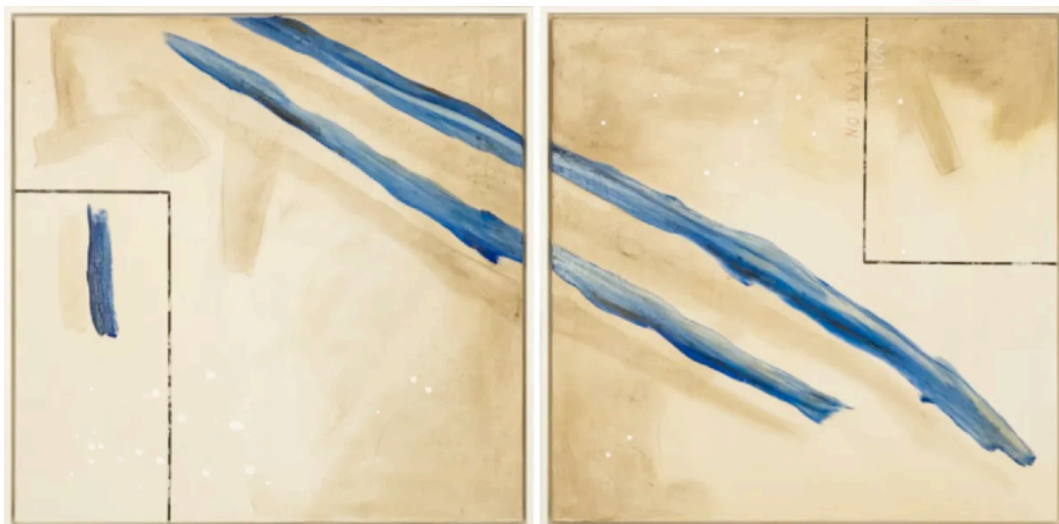

ELEVATION IN BLUE I & II
NOVOCUADRO OF SPAIN

120 x 120cm each

Work on canvas with a NC13 white frame by Danny Rorson

Quantity: 1 of each