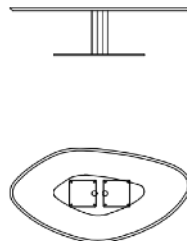

SEVENTY COFFEE TABLE

MADE IN ITALY BY REFLEX

139 x 73 x 37 H

Coffee table with a etched Sahara marble glass shaped top & bronze 100M base.

Quantity: 1

Estimated arrival date: June 2025

Order: #1596