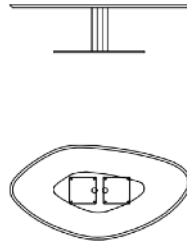

SEVENTY COFFEE TABLE

MADE IN ITALY BY REFLEX

139 x 73 x 37 H

Coffee table with a wooden shaped top & beveled edge in Canaletto Henne & bronze 100M base.

Quantity: 1

Estimated arrival date: June 2025

Order: #1596