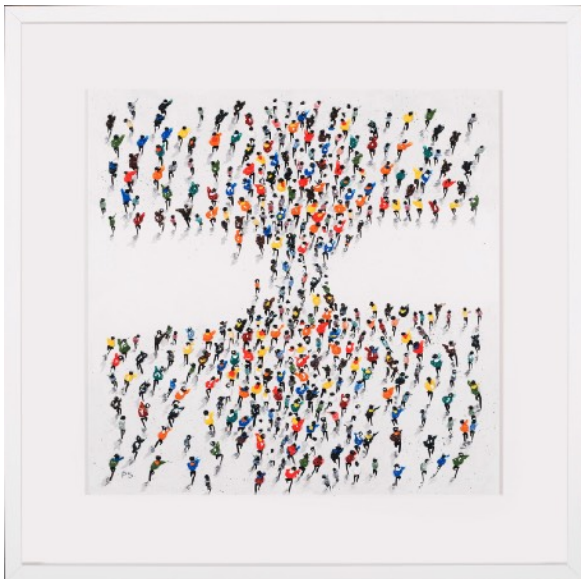

MEETING III ARTWORK

NOVOCUADRO OF SPAIN

84 x 84cm

Work on Paper with a white frame. By Paco Sanguino

Quantity: 1