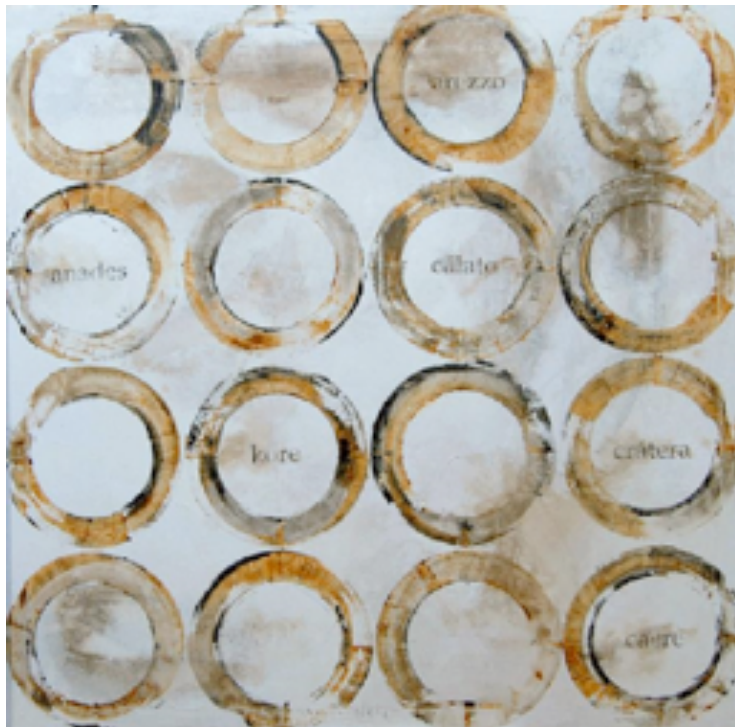

JM 016 ARTWORK

NOVOCUADRO OF SPAIN

120 x 120cm

Work on canvas with a 835/70020 dark oak frame. By Javier Mateos

Quantity: 1