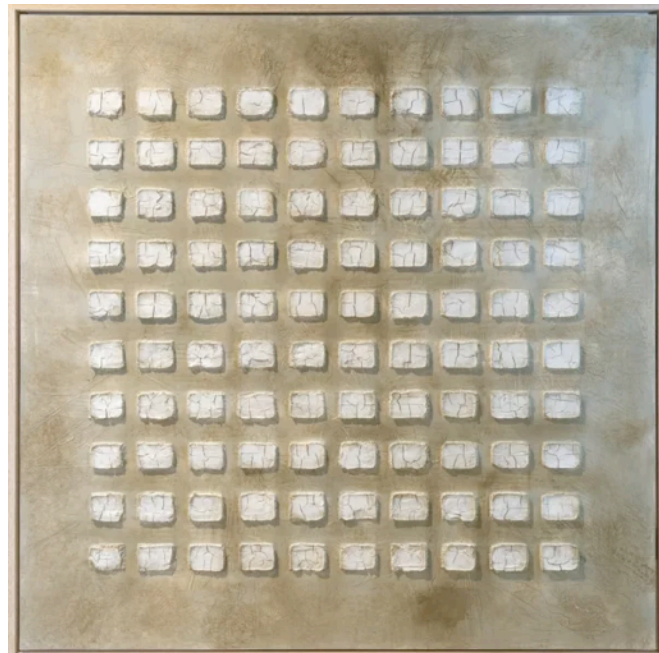

DHARMA ARTWORK
MADE IN ITALY BY REFLEX

130 x 130cm

Work on wood by Javier Torres without a frame.

Quantity: 1