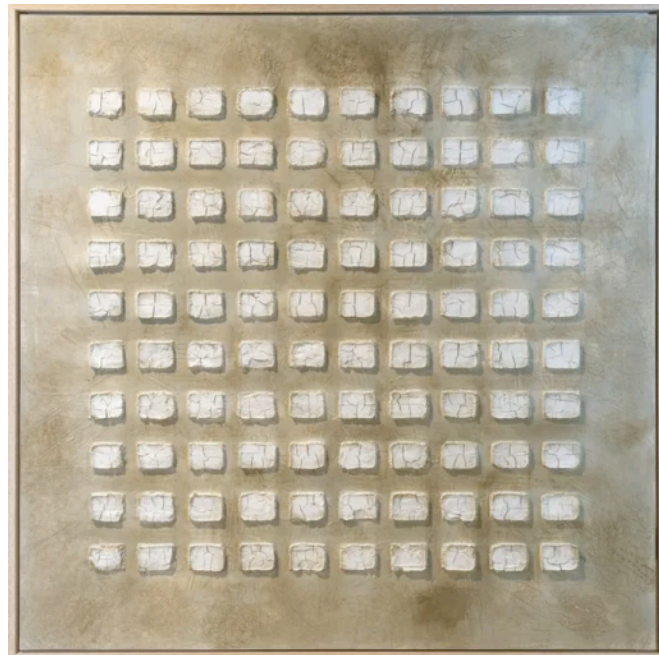

DHARMA ARTWORK
MADE IN ITALY BY REFLEX

130 x 130cm

Work on wood by Javier Torres without a frame.

Quantity: 1

Estimated arrival date: December 2024

Order: #1559