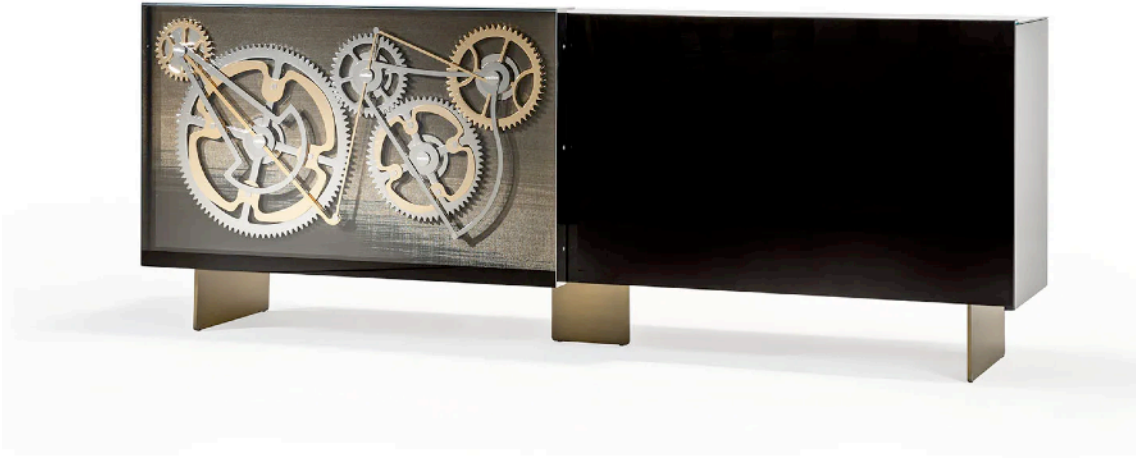

## **BIG BEN SIDEBOARD**

MADE IN ITALY BY REFLEX

220 x 50 x 84 H

Sideboard with wooden structure, 2 sliding doors and metal legs in bronze finish. External cover and 1 door in black shiny lacquered glass, the other door in mesh glass with gears in gold & chrome. Interior finished in black lacquer with a glass shelf behind each door.

## **FRAMMENTI SIDEBOARD**

MADE IN ITALY BY ARTE VENEZIANA

221 x 57 x 71 H

4 door sideboard with veneered ashwood structure finished in titanium metallic lacquering & dark burnished brass. Doors, sides and top decorated with 'Stromboli' finish. Legs in tempered extra-clear glass with LED lighting.