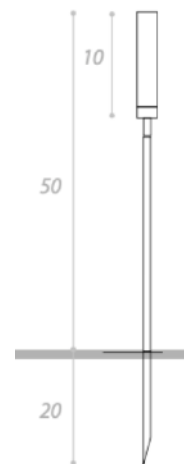

GIUNCO OUTDOOR FLOOR LAMP

MADE IN ITALY BY ANTONANGELI

50 + 20cm H

Outdoor lamp with a thin natural copper structure with pike and etched Borosilicate glass diffuser. LED G4 12V Lamp

Quantity: 3

Estimated arrival date: February 2025

Order: #1575