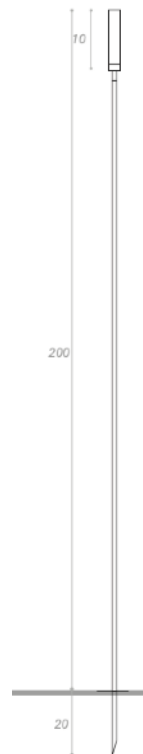

GIUNCO OUTDOOR FLOOR LAMP
MADE IN ITALY BY ANTONANGELI

200 + 20cm H

Outdoor lamp with a thin natural copper structure with pike and etched Borosilicate glass diffuser.
LED G4 12V Lamp

Quantity: 5

Estimated arrival date: February 2025
Order: #1575