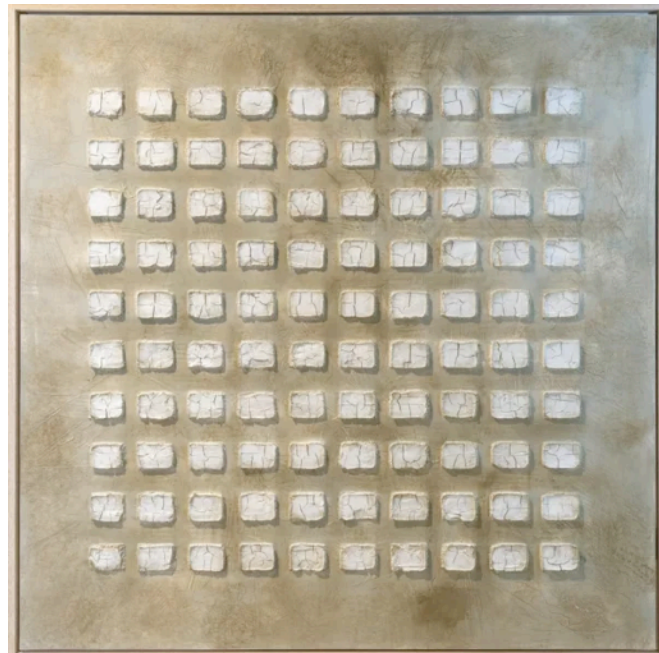

DHARMA ARTWORK
MADE IN ITALY BY REFLEX

130 x 130cm

Work on wood by Javier Torres without a frame.

Quantity: 1

Estimated arrival date: December 2024
Order: #1559