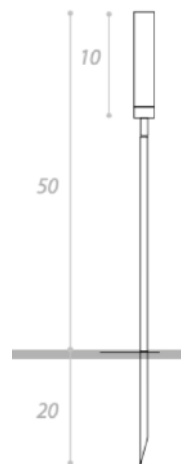

GIUNCO OUTDOOR FLOOR LAMP

MADE IN ITALY BY ANTONANGELI

50 + 20cm H

Outdoor lamp with a thin natural copper structure with pike and etched Borosilicate glass diffuser. LED G4 12V Lamp

Quantity: 3

Estimated arrival date: February 2025

Order: #1575