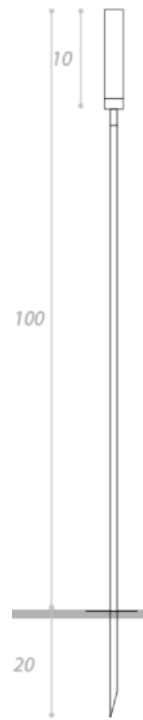

GIUNCO OUTDOOR FLOOR LAMP
MADE IN ITALY BY ANTONANGELI

100 + 20cm H

Outdoor lamp with a thin natural copper structure with pike and etched Borosilicate glass diffuser.
LED G4 12V Lamp

Quantity: 6

Estimated arrival date: February 2025
Order: #1575