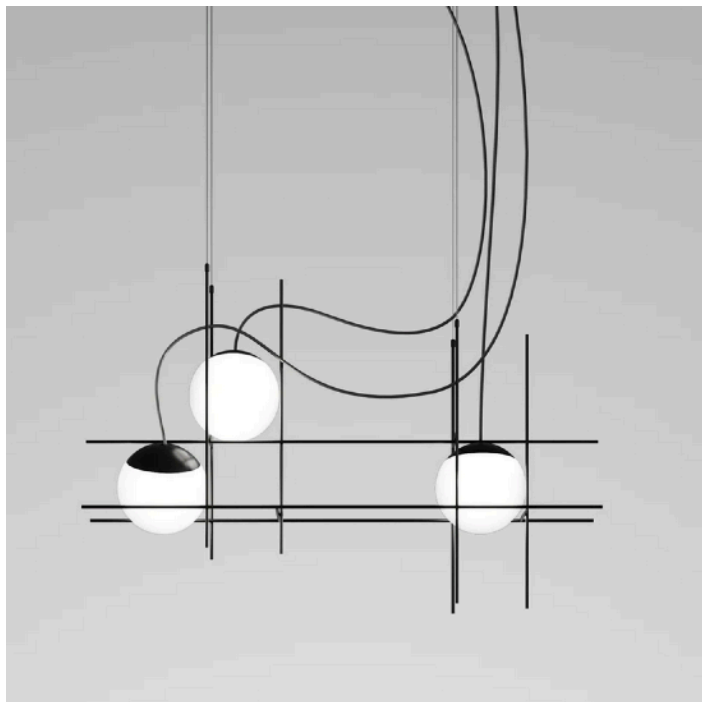

PLOT FRAME PENDANT

MADE IN ITALY BY VISTOSI

80 x 15 x 52cm H, 200cm cable length.

Pendant with 3 spheres in white glossy BC/LU blown glass and a matt black NEO structure.

LED 3000°K

Quantity: 1

Estimated arrival date: January 2025

Order: #1573