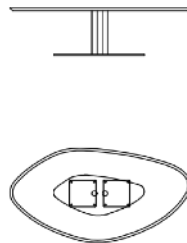

## SEVENTY COFFEE TABLE

MADE IN ITALY BY REFLEX

139 x 73 x 37 H

Coffee table with a wooden shaped top & beveled edge in Canaletto Henne & bronze 100M base.

Quantity: 1

Estimated arrival date: June 2025

Order: #1596

## SEVENTY COFFEE TABLE

MADE IN ITALY BY REFLEX

139 x 73 x 37 H

Coffee table with a etched Sahara marble glass shaped top & bronze 100M base.

Quantity: 1

Estimated arrival date: June 2025

Order: #1596