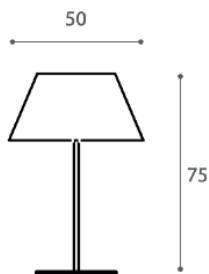

RICAMI TABLE LAMP

MADE IN ITALY BY ANTONANGELI

50 Diameter x 75 H

Table lamp with a bronze painted metal structure & warm white fibreglass shade.

Quantity: 1