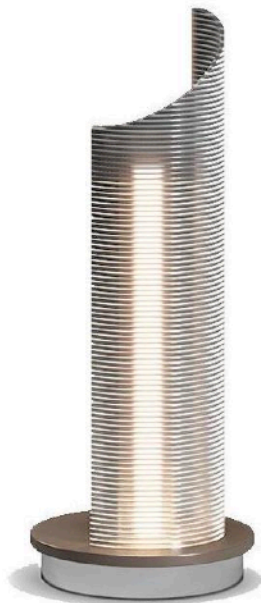

32 Diameter x 50 H

Medium table lamp with a matt white BC/ST glass shade & glossy white BC structure

E27 / E14

Quantity: 4

LUCCIOLA TABLE LAMP
MADE IN ITALY BY VISTOSI

27 Diameter x 21 H

Table lamp with a matt white BC/ST glass shade & glossy white BC structure.

MADE IN ITALY BY REFLEX

40 x 20 x 61 H

Table lamp with metal structure dark brass finish with support in bronze mirror. Sphere 20 Dia in borosilicate glass in silver finish. LED lighting.

Quantity: 1

ESSENTIAL TABLE LAMP

Table lamp with metal structure in bronze 100M finish & borosilicate glass sphere in shaded gold finishing.

Quantity: 2

Ltd.

BULLES XL MOVE TABLE LAMP

MADE IN ITALY BY REFLEX

16 Diameter x 37 H

Adjustable table lamp with metal structure in bronze 100M finish. Light filter sphere in bronze glass.

Quantity: 2

ARIA TABLE LAMP

MADE IN ITALY BY REFLEX

20 Diameter x 50 H

Table lamp with transparent & bronze curved striped glass elements, Rugiana finish glass inner shade. Polished chromed metal & bronze wood base.