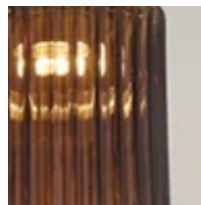

TREAD TABLE LAMP
MADE IN ITALY BY VISTOSI

15 Diameter x 20 H

Table lamp with a transparent burned earth TB/TR glass shade & matt gold BKS structure

E14

Quantity: 1