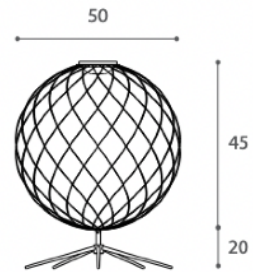

LED lighting.

Quantity: 2

FORMOSA TABLE LAMP

MADE IN ITALY BY ANTONANGELI

30 Diameter x 56 H

Table lamp with a metallic structure & white asymmetrical textured shade.

Quantity: 1

PENELOPE TABLE LAMP