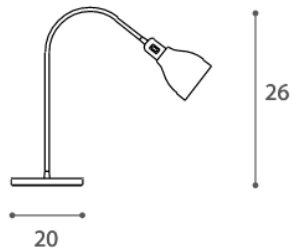

Quantity: 2

RICAMI TABLE LAMP

MADE IN ITALY BY ANTONANGELI

50 Diameter x 75 H

Table lamp with a bronze painted metal structure & warm white fibreglass shade.

Quantity: 1

RICAMI TABLE LAMP

MADE IN ITALY BY ANTONANGELI

50 Diameter x 75 H

Table lamp with a white painted metal structure & warm white fibreglass shade.

Quantity: 2

BELL GARDEN DESK LAMP
MADE IN ITALY BY ANTONANGELI

20 Diameter x 26 - 72 H

Flexible table lamp with a anodised aluminium base & aluminium shade finished in satin brass.