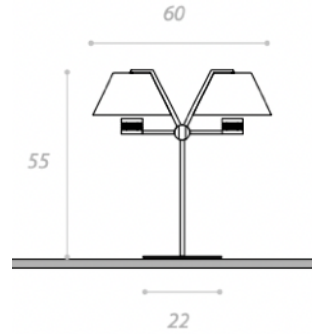

CINEMA TABLE LAMP
MADE IN ITALY BY ANTONANGELI

22 / 60 x 55 H

Double adjustable metal table lamp finished in white with a gold leaf inner shades.

Quantity: 1