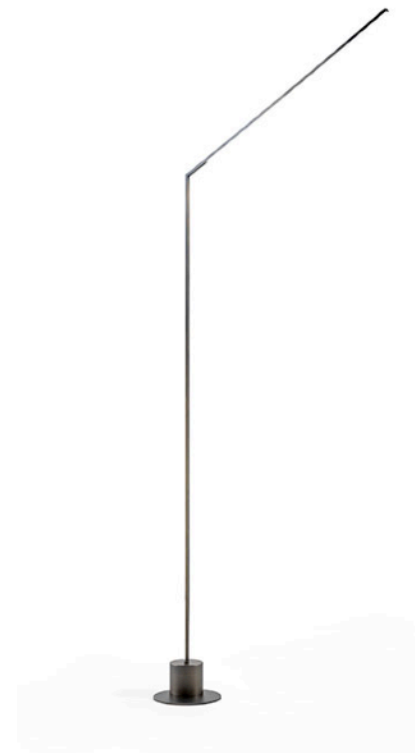

50 Diameter x 75 H

Table lamp with a white painted metal structure & warm white fibreglass shade.

Quantity: 2

BELL GARDEN DESK LAMP
MADE IN ITALY BY ANTONANGELI

20 Diameter x 26 - 72 H

Flexible table lamp with a anodised aluminium base & aluminium shade finished in satin brass.

Quantity: 2

BELL GARDEN DESK LAMP
MADE IN ITALY BY ANTONANGELI

20 Diameter x 26 - 72 H

Flexible table lamp with a anodised aluminium base & aluminium shade finished in glossy black.

Quantity: 2

ESSENTIAL STELO FLOOR LAMP

MADE IN ITALY BY REFLEX

9 Diameter x 190 H

360° rotating metal floor lamp with a dark brass finish.
LED strip lighting with a touch-system switch.

Quantity: 2

ESSENTIAL BRACCIO FLOOR LAMP

MADE IN ITALY BY REFLEX

Floor lamp with metal structure in satin finish brass (104M). Adjustable inclination. Details in brass. Light filter spheres in borosilicate glass: 1 x 16 cm in silver, 1 x 20 cm in gold and 1 x 20 cm in bronze. LED lighting.