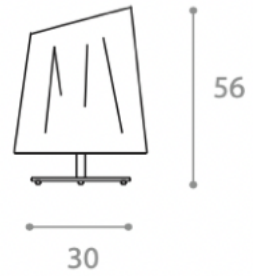

FORMOSA TABLE LAMP

MADE IN ITALY BY ANTONANGELI

30 Diameter x 56 H

Table lamp with a metallic structure & white asymmetrical textured shade.

Quantity: 1