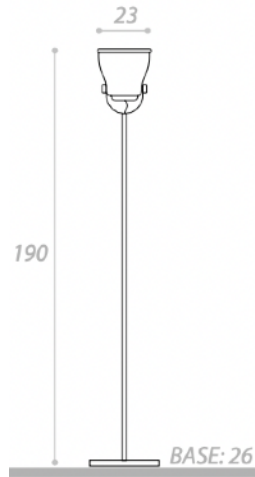

32 Diameter x 50 H

Medium table lamp with a matt white BC/ST glass shade & glossy white BC structure

E27 / E14

Quantity: 4

LUCCIOLA TABLE LAMP
MADE IN ITALY BY VISTOSI

27 Diameter x 21 H

Table lamp with a matt white BC/ST glass shade & glossy white BC structure.

26 / 51 Diameter x 140 - 220 H

Adjustable metal floor lamp finished in chrome with a borosilicate glass shade, including dimmer.

Quantity: 1

ARMONICA FLOOR LAMP
MADE IN ITALY BY ANTONANGELI

26 / 51 Diameter x 140 - 220 H

Adjustable metal floor lamp finished in shiny gold with a borosilicate glass shade, including dimmer.

Quantity: 1

DOLCEVITA FLOOR LAMP
MADE IN ITALY BY ANTONANGELI

23 Diameter (at base) x 170 - 210 H

Height adjustable floor lamp in white tyke polyethylene, including dimmer.

Quantity: 1

SMALL BELL FLOOR LAMP
MADE IN ITALY BY ANTONANGELI

23 / 26 Diameter x 190 H

Floor lamp with a anodised aluminium base & aluminium shade finished in copper, including dimmer.

Quantity: 1

BIG BELL FLOOR LAMP
MADE IN ITALY BY ANTONANGELI