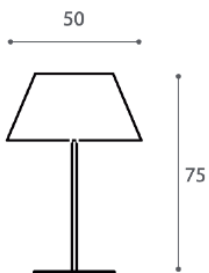

32 Diameter x 50 H

Medium table lamp with a matt white BC/ST glass shade & glossy white BC structure

E27 / E14

Quantity: 4

LUCCIOLA TABLE LAMP
MADE IN ITALY BY VISTOSI

27 Diameter x 21 H

Table lamp with a matt white BC/ST glass shade & glossy white BC structure.

Quantity: 2

RICAMI TABLE LAMP

MADE IN ITALY BY ANTONANGELI

50 Diameter x 75 H

Table lamp with a bronze painted metal structure & warm white fibreglass shade.

Quantity: 1

RICAMI TABLE LAMP

MADE IN ITALY BY ANTONANGELI

50 Diameter x 75 H

Table lamp with a white painted metal structure & warm white fibreglass shade.

Quantity: 2

BELL GARDEN DESK LAMP
MADE IN ITALY BY ANTONANGELI

20 Diameter x 26 - 72 H

Flexible table lamp with a anodised aluminium base & aluminium shade finished in satin brass.