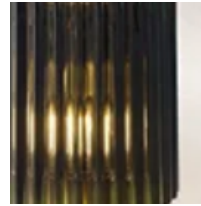

RIFLESSO TABLE LAMP

MADE IN ITALY BY VISTOSI

11 / 36 Diameter x 35 H

Table lamp with a transparent amber AM/TR glass shade & matt gold BKS structure.

LED 2700°K

Quantity: 1

NAXO TABLE LAMP
MADE IN ITALY BY VISTOSI

32 Diameter x 50 H

Medium table lamp with a matt white BC/ST glass shade & glossy white BC structure

E27 / E14

Quantity: 4

LUCCIOLA TABLE LAMP
MADE IN ITALY BY VISTOSI

27 Diameter x 21 H

Table lamp with a matt white BC/ST glass shade & glossy white BC structure.

E14

Quantity: 2

TREAD TABLE LAMP
MADE IN ITALY BY VISTOSI

15 Diameter x 20 H

Table lamp with a transparent crystal CR/TR glass shade
& bronze BHS structure

E14

Quantity: 2

TREAD TABLE LAMP
MADE IN ITALY BY VISTOSI

15 Diameter x 20 H

Table lamp with a transparent smoky FU/TR glass shade
& bronze BHS structure

E14

Quantity: 1

TREAD TABLE LAMP
MADE IN ITALY BY VISTOSI

15 Diameter x 20 H

Table lamp with a transparent old green VA/TR glass shade & matt gold BKS structure