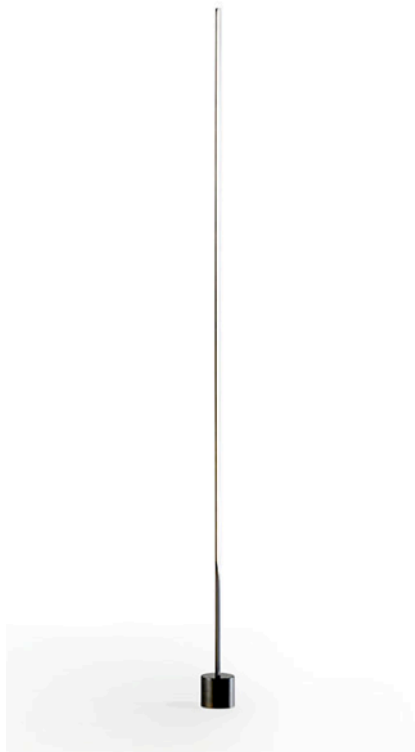

50 Diameter x 75 H

Table lamp with a white painted metal structure & warm white fibreglass shade.

Quantity: 2

BELL GARDEN DESK LAMP
MADE IN ITALY BY ANTONANGELI

20 Diameter x 26 - 72 H

Flexible table lamp with a anodised aluminium base & aluminium shade finished in satin brass.

Quantity: 2

BELL GARDEN DESK LAMP
MADE IN ITALY BY ANTONANGELI

20 Diameter x 26 - 72 H

Flexible table lamp with a anodised aluminium base & aluminium shade finished in glossy black.

Quantity: 2

ESSENTIAL STELO FLOOR LAMP

MADE IN ITALY BY REFLEX

9 Diameter x 190 H

360° rotating metal floor lamp with a dark brass finish.
LED strip lighting with a touch-system switch.

Quantity: 2

ESSENTIAL BRACCIO FLOOR LAMP

MADE IN ITALY BY REFLEX