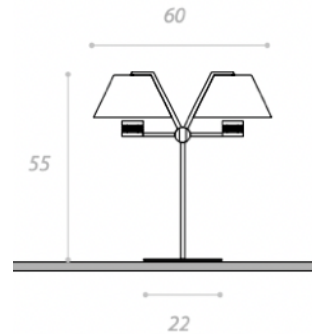

CINEMA TABLE LAMP
MADE IN ITALY BY ANTONANGELI

22 / 60 x 55 H

Double adjustable metal table lamp finished in white.

Quantity: 1