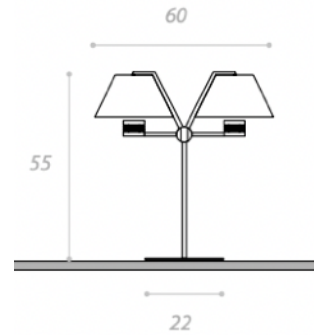

Quantity: 1

CINEMA TABLE LAMP
MADE IN ITALY BY ANTONANGELI

22 / 60 x 55 H

Double adjustable metal table lamp finished in white.

Quantity: 1

CINEMA TABLE LAMP

MADE IN ITALY BY ANTONANGELI

22 / 60 x 55 H