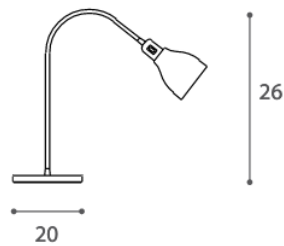

BELL GARDEN DESK LAMP
MADE IN ITALY BY ANTONANGELI

20 Diameter x 26 - 72 H

Flexible table lamp with a anodised aluminium base & aluminium shade finished in glossy black.

Quantity: 2