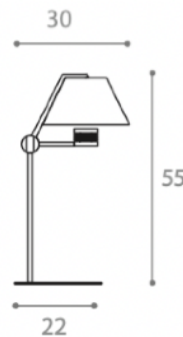

CINEMA TABLE LAMP

MADE IN ITALY BY ANTONANGELI

22 / 30 x 55 H

Single adjustable metal table lamp finished in white with a gold leaf inner shade.

Quantity: 2