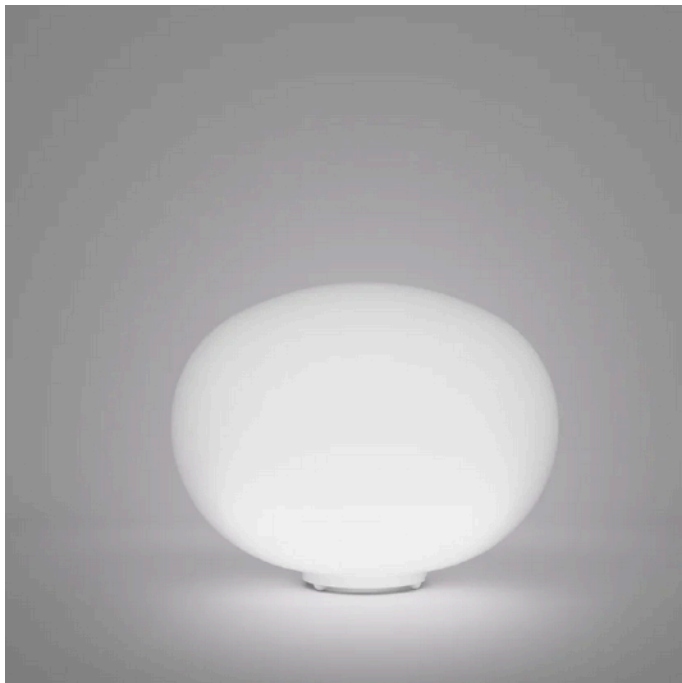

Large table lamp with a transparent green VAVTR glass shade & matt steel AVS structure.

LED 2700°K

Quantity: 3

JUBE TABLE LAMP

MADE IN ITALY BY VISTOSI

16 / 18 Diameter x 38 H

Small table lamp with a transparent burned earth TB/TR glass shade & matt gold OS structure.

LED 3000°K.

Quantity: 2

RIFLESSO TABLE LAMP

MADE IN ITALY BY VISTOSI

11 / 28 Diameter x 45 H

Table lamp with a transparent smoky FU/TR glass shade & matt gold BKS structure.

LED 2700°K

Quantity: 2

RIFLESSO TABLE LAMP

MADE IN ITALY BY VISTOSI

11 / 36 Diameter x 35 H

Table lamp with a transparent amber AM/TR glass shade & matt gold BKS structure.

LED 2700°K

Quantity: 1

NAXO TABLE LAMP
MADE IN ITALY BY VISTOSI

32 Diameter x 50 H

Medium table lamp with a matt white BC/ST glass shade & glossy white BC structure

E27 / E14

Quantity: 4

LUCCIOLA TABLE LAMP
MADE IN ITALY BY VISTOSI

27 Diameter x 21 H

Table lamp with a matt white BC/ST glass shade & glossy white BC structure.