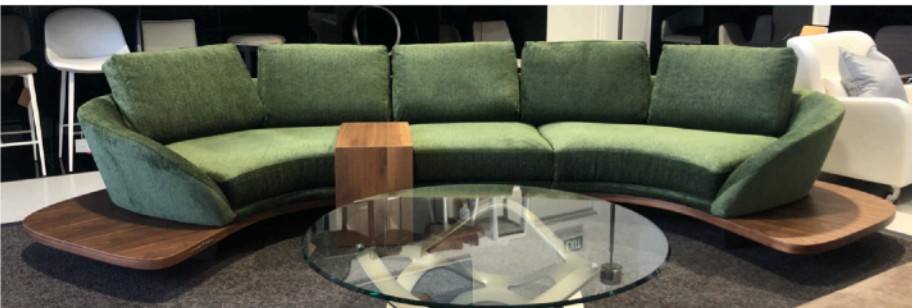

Legs :

Platform :

Upholstery :

SEGNO WOOD SOFA MADE IN ITALY BY REFLEX

400 x 180 x 39 / 85 H (IB model)

Curved sofa (model IB) with 2 arms upholstered in Brook St col. 11 Celtic fabric with a Canaletto Walnut platform and bronze 100M legs

Quantity: 1