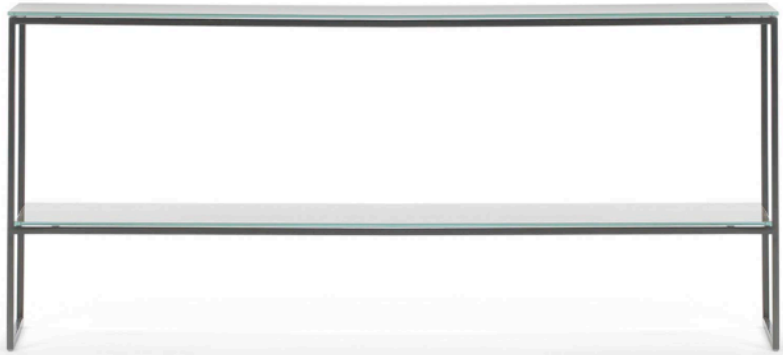

[Jessica Lo](#)

SARFIELD BROOKE LTD

Level 2, 155-165 The Strand, Parnell

www.sarsfieldbrooke.co.nz

FRAME CONSOLE

MADE IN ITALY BY GIULIO MARELLI

160 x 30 x 72 H

Console with a brushed antique gold OPM15 metal frame, Patagonia marble top & chrome back painted bronze OPV9 glass shelf.