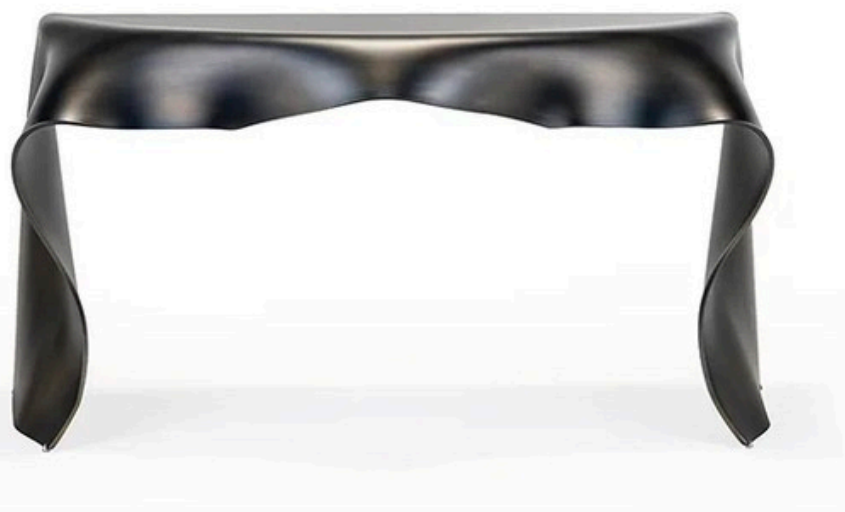

FOULARD CONSOLE

MADE IN ITALY BY REFLEX

150 x 52 x 75 H

Curved glass console with a dark brass 105M finish.

Quantity: 1

Estimated arrival date: May 2026

Order: #1667