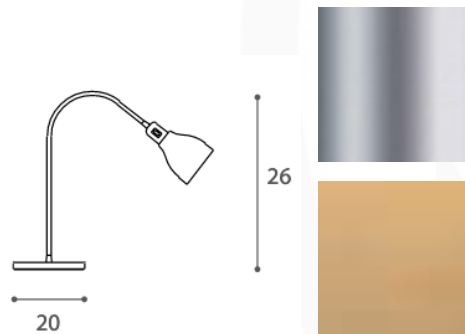

BELL GARDEN DESK LAMP
MADE IN ITALY BY ANTONANGELI

20 Diameter x 26 - 72 H

Flexible table lamp with a anodised aluminium base & aluminium shade finished in satin brass.

Quantity: 2