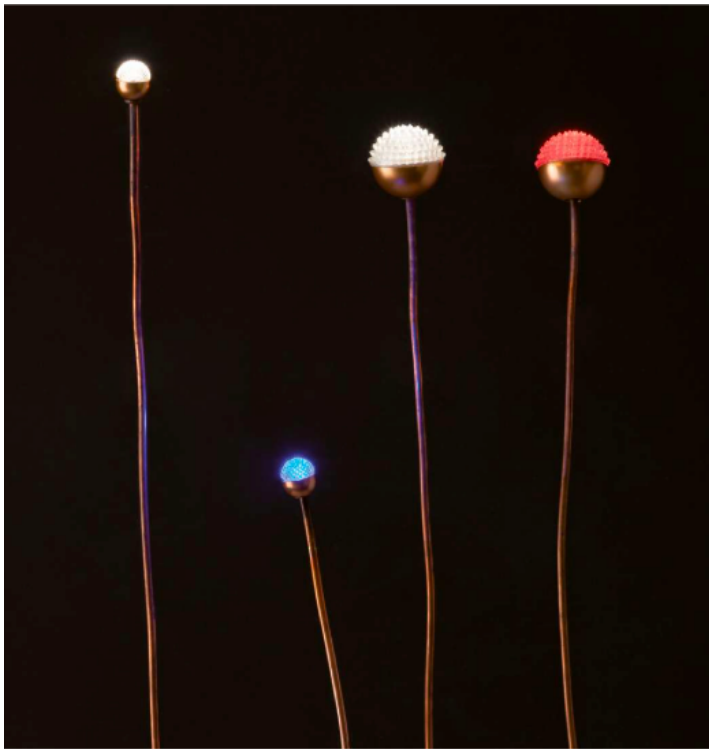

## SOFFIO OUTDOOR FLOOR LAMP MADE IN ITALY BY ANTONANGELI

2.5 Dia x 72.5 H (8x10 base)

**(SAMPLE)** Outdoor lamp with a flexible copper rod with copper base. Silicone diffuser with a 3000°K white light source.

## SOFFIO OUTDOOR FLOOR LAMP MADE IN ITALY BY ANTONANGELI

5 Dia x 75 H (8x10 base)

**(SAMPLE)** Outdoor lamp with a flexible copper rod with copper base. Silicone diffuser with a red light source.

Quantity: 1