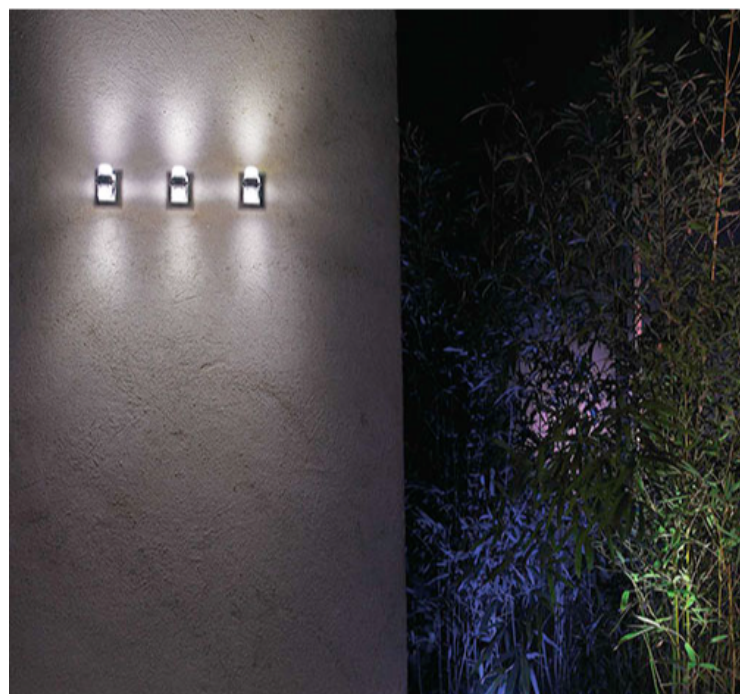

Quantity: 1 of each size

**REGOLO OUTDOOR CEILING LIGHT**  
MADE IN ITALY BY ANTONANGELI

50 H

**(SAMPLE)** Outdoor adjustable ceiling light in aluminium with a anodizing dark bronze finish & intergrated light source in 3000°k White.

Quantity: 1

**REGOLO OUTDOOR CEILING LIGHT**  
MADE IN ITALY BY ANTONANGELI

7.5 x 27 H

**(SAMPLE)** Outdoor adjustable lamp in aluminium with a anodizing dark bronze finish & intergrated light source in 3000°k White.

## TWIN-LED OUTDOOR FLOOR LAMP

MADE IN ITALY BY ANTONANGELI

7.5 x 3.5 / 6 / 26 H

**(SAMPLE)** Outdoor fixed lamp in black polycarbonate & double integrated light source - 3000°k White + Blue.

Quantity: 1