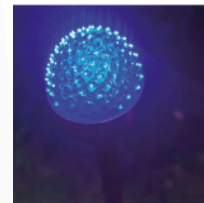

SOFFIO OUTDOOR FLOOR LAMP

MADE IN ITALY BY ANTONANGELI

5 Dia x 65 + 20 H

(SAMPLE) Outdoor lamp with a flexible copper rod, included picket. Silicone diffuser with a blue light source.

Quantity: 1