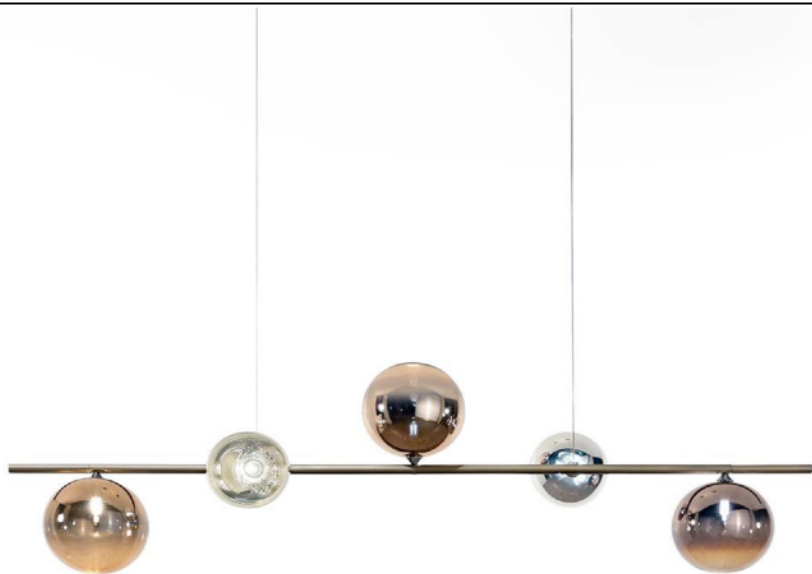

BULLES XL LINEAR PENDANT

MADE IN ITALY BY REFLEX

150 x 35 x 130 H

Pendant light with a Bronze 100M structure & 5 spheres in borosilicate glass - 2 x Ø16 cm and 3 x Ø20 cm - with shaded sputtering finish in bronze

Quantity: 1