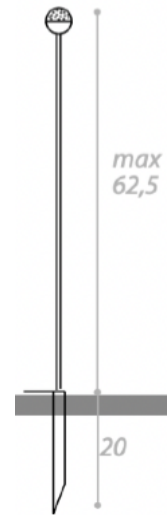

## SOFFIO OUTDOOR FLOOR LAMP

MADE IN ITALY BY ANTONANGELI

5 Dia x 65 + 20 H

**(SAMPLE)** Outdoor lamp with a flexible copper rod, included picket. Silicone diffuser with a 2700°K white light source.

Quantity: 1

## SOFFIO OUTDOOR FLOOR LAMP

MADE IN ITALY BY ANTONANGELI

5 Dia x 65 + 20 H

**(SAMPLE)** Outdoor lamp with a flexible copper rod, included picket. Silicone diffuser with a blue light source.

Quantity: 1

F1P

**SOFFIO OUTDOOR FLOOR LAMP**  
MADE IN ITALY BY ANTONANGELI

2.5 Dia x 62.5 + 20 H

**(SAMPLE)** Outdoor lamp with a flexible copper rod, included picket. Silicone diffuser with a blue light source.

Quantity: 1