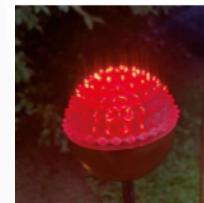

## SOFFIO OUTDOOR FLOOR LAMP

MADE IN ITALY BY ANTONANGELI

5 Dia x 65 + 20 H

**(SAMPLE)** Outdoor lamp with a flexible copper rod, included picket. Silicone diffuser with a blue light source.

Quantity: 1

F1P

**SOFFIO OUTDOOR FLOOR LAMP**  
MADE IN ITALY BY ANTONANGELI

2.5 Dia x 62.5 + 20 H

**(SAMPLE)** Outdoor lamp with a flexible copper rod, included picket. Silicone diffuser with a blue light source.

Quantity: 1

F1P

**SOFFIO OUTDOOR FLOOR LAMP**  
MADE IN ITALY BY ANTONANGELI

2.5 Dia x 62.5 + 20 H

**(SAMPLE)** Outdoor lamp with a flexible copper rod, included picket. Silicone diffuser with a red light source.

Quantity: 1