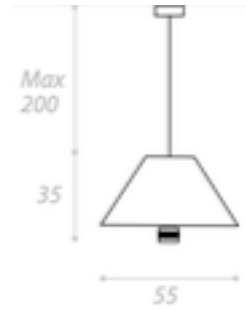

## PENOMBRA PENDANT

MADE IN ITALY BY ANTONANGELI

80 x 80 x 29 H, 200cm max cable length

Pendant with a black & gold leaf metal structure and intergrated LED light source.

Quantity: 1