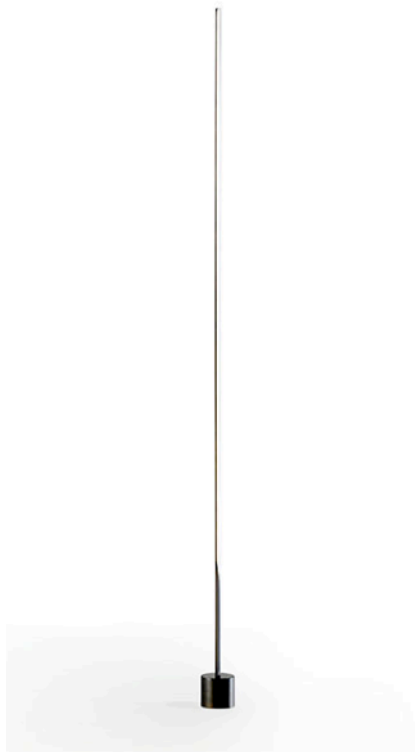

## RICAMI TABLE LAMP

MADE IN ITALY BY ANTONANGELI

50 Diameter x 75 H

Table lamp with a white painted metal structure & warm white fibreglass shade.

Quantity: 2

**BELL GARDEN DESK LAMP**  
MADE IN ITALY BY ANTONANGELI

20 Diameter x 26 - 72 H

Flexible table lamp with a anodised aluminium base & aluminium shade finished in glossy black.

Quantity: 2

**BELL GARDEN DESK LAMP**  
MADE IN ITALY BY ANTONANGELI

20 Diameter x 26 - 72 H

Flexible table lamp with a anodised aluminium base & aluminium shade finished in satin brass.

Quantity: 2

## ESSENTIAL STELO FLOOR LAMP

MADE IN ITALY BY REFLEX

9 Diameter x 190 H

360° rotating metal floor lamp with a dark brass finish.  
LED strip lighting with a touch-system switch.

Quantity: 2