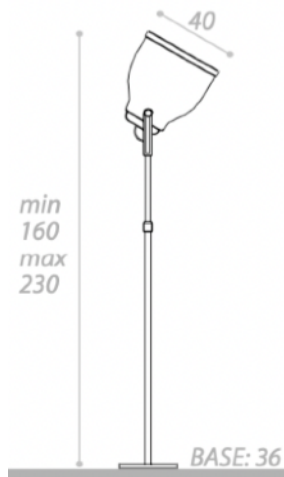

26 / 51 Diameter x 140 - 220 H

Adjustable metal floor lamp finished in shiny gold with a borosilicate glass shade, including dimmer.

Quantity: 1

**DOLCEVITA FLOOR LAMP**  
MADE IN ITALY BY ANTONANGELI

23 Diameter (at base) x 170 - 210 H

Height adjustable floor lamp in white tyke polyethylene, including dimmer.

Quantity: 1

**SMALL BELL FLOOR LAMP**  
MADE IN ITALY BY ANTONANGELI

23 / 26 Diameter x 190 H

Floor lamp with a anodised aluminium base & aluminium shade finished in copper, including dimmer.

Quantity: 1

**BIG BELL FLOOR LAMP**  
MADE IN ITALY BY ANTONANGELI

40 / 36 Diameter x 160 - 230 H

Floor lamp with a anodised aluminium base & aluminium shade finished in satin brass, including dimmer.

Quantity: 1