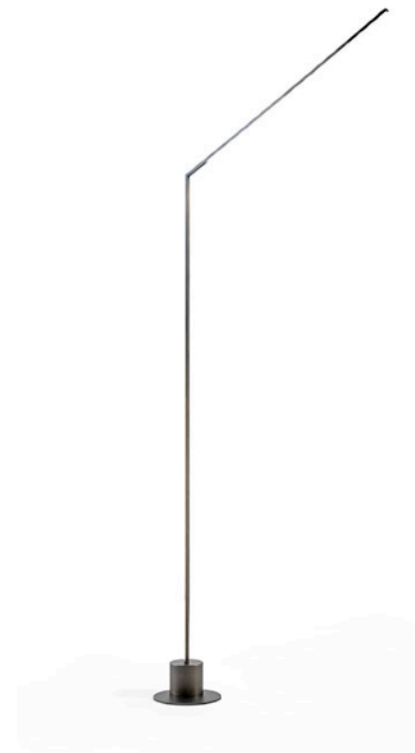

## POLAR TABLE LAMP

MADE IN ITALY BY PENTA

40 x 20 x 63 H

Large table lamp with structure in bronze metal and shade in opal white blown glass.

Quantity: 1

20 Diameter x 26 - 72 H

Flexible table lamp with a anodised aluminium base & aluminium shade finished in glossy black.

Quantity: 2

**BELL GARDEN DESK LAMP**  
MADE IN ITALY BY ANTONANGELI

20 Diameter x 26 - 72 H

Flexible table lamp with a anodised aluminium base & aluminium shade finished in satin brass.

Quantity: 2

## ESSENTIAL STELO FLOOR LAMP

MADE IN ITALY BY REFLEX

9 Diameter x 190 H

360° rotating metal floor lamp with a dark brass finish.  
LED strip lighting with a touch-system switch.

Quantity: 2