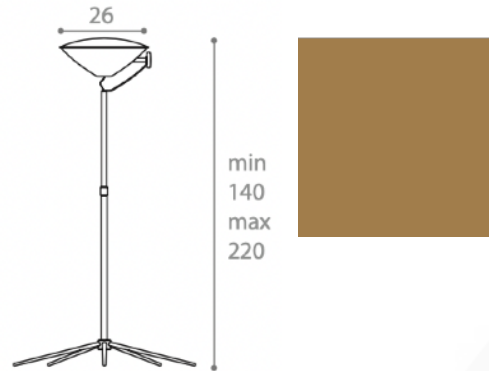

Quantity: 1

**ARMONICA FLOOR LAMP**  
MADE IN ITALY BY ANTONANGELI

26 / 51 Diameter x 140 - 220 H

Adjustable metal floor lamp finished in copper with a borosilicate glass shade, including dimmer.

Quantity: 1

**ARMONICA FLOOR LAMP**  
MADE IN ITALY BY ANTONANGELI

26 / 51 Diameter x 140 - 220 H

Adjustable metal floor lamp finished in chrome with a borosilicate glass shade, including dimmer.

Quantity: 1

**ARMONICA FLOOR LAMP**  
MADE IN ITALY BY ANTONANGELI