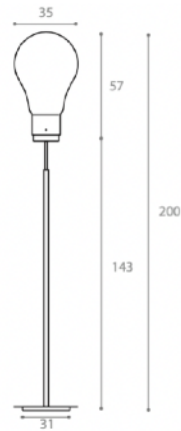

Quantity: 1

**ARMONICA FLOOR LAMP**  
MADE IN ITALY BY ANTONANGELI

26 / 51 Diameter x 140 - 220 H

Adjustable metal floor lamp finished in copper with a borosilicate glass shade, including dimmer.

Quantity: 1

**ARMONICA FLOOR LAMP**  
MADE IN ITALY BY ANTONANGELI

26 / 51 Diameter x 140 - 220 H

Adjustable metal floor lamp finished in chrome with a borosilicate glass shade, including dimmer.

Quantity: 1

**ARMONICA FLOOR LAMP**  
MADE IN ITALY BY ANTONANGELI

26 / 51 Diameter x 140 - 220 H

Adjustable metal floor lamp finished in shiny gold with a borosilicate glass shade, including dimmer.

Quantity: 1

**DOLCEVITA FLOOR LAMP**  
MADE IN ITALY BY ANTONANGELI

23 Diameter (at base) x 170 - 210 H

Quantity: 1

**BIG BELL FLOOR LAMP**  
MADE IN ITALY BY ANTONANGELI

40 / 36 Diameter x 160 - 230 H

Floor lamp with a anodised aluminium base & aluminium shade finished in satin brass, including dimmer.

Quantity: 1