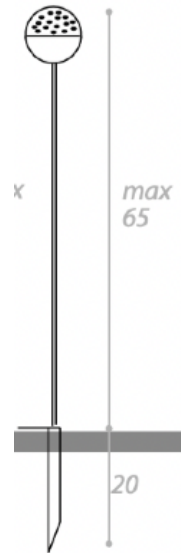

## TWIN-LED OUTDOOR WALL LIGHT

MADE IN ITALY BY ANTONANGELI

7 x 4 / 10 x 7.5 H

**(SAMPLE)** Outdoor wall lamp in satined steel & double integrated light source in 2700°k White.

Quantity: 1

## SOFFIO OUTDOOR FLOOR LAMP MADE IN ITALY BY ANTONANGELI

2.5 Dia x 72.5 H (8x10 base)

**(SAMPLE)** Outdoor lamp with a flexible copper rod with copper base. Silicone diffuser with a 3000°K white light source.

## SOFFIO OUTDOOR FLOOR LAMP MADE IN ITALY BY ANTONANGELI

5 Dia x 75 H (8x10 base)

**(SAMPLE)** Outdoor lamp with a flexible copper rod with copper base. Silicone diffuser with a red light source.

Quantity: 1

## SOFFIO OUTDOOR FLOOR LAMP

MADE IN ITALY BY ANTONANGELI

5 Dia x 65 + 20 H

**(SAMPLE)** Outdoor lamp with a flexible copper rod, included picket. Silicone diffuser with a 2700°K white light source.

Quantity: 1