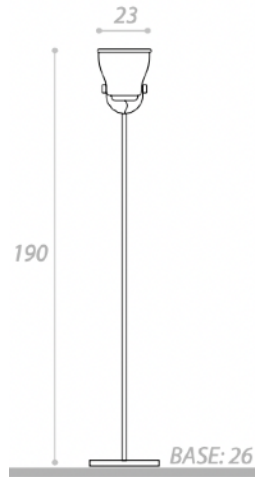

SMALL BELL FLOOR LAMP
MADE IN ITALY BY ANTONANGELI

23 / 26 Diameter x 190 H

Floor lamp with a anodised aluminium base & aluminium shade finished in copper, including dimmer.

Quantity: 1