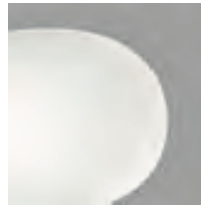

LUCCIOLA TABLE LAMP

MADE IN ITALY BY VISTOSI

27 Diameter x 21 H

(SAMPLE) Table lamp with a matt white BC/ST glass shade & glossy white BC structure

Quantity: 1