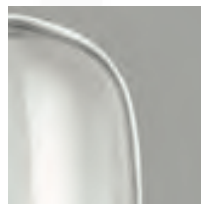

JUBE TABLE LAMP

MADE IN ITALY BY VISTOSI

23 / 26 Diameter x 55 H

(SAMPLE) Medium table lamp with a transparent crystal CR/TR glass shade & matt steel AVS structure

Quantity: 1