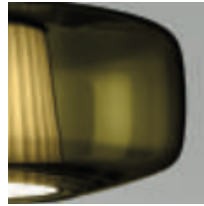

PLISSE PENDANT

MADE IN ITALY BY VISTOSI

42 Diameter x 16.5 H.

(SAMPLE) Pendant with a pleated fabric inner shade & old green Murano glass outer with matt steel metal fitting. (LED source, 3000K, DIM2 Phase Cut with 200cm flex length)

Quantity: 1