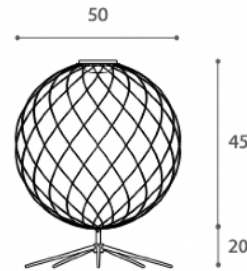

## POLAR TABLE LAMP

MADE IN ITALY BY PENTA

40 x 20 x 63 H

Large table lamp with structure in bronze metal and shade in opal white blown glass.

Quantity: 1