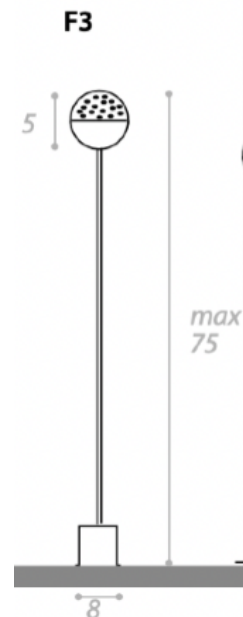

SOFFIO OUTDOOR FLOOR LAMP MADE IN ITALY BY ANTONANGELI

5 Dia x 75 H (8x10 base)

(SAMPLE) Outdoor lamp with a flexible copper rod with copper base. Silicone diffuser with a red light source.

Quantity: 1