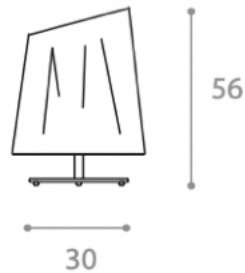

FORMOSA TABLE LAMP

MADE IN ITALY BY ANTONANGELI

30 Diameter x 56 H

Table lamp with a metallic structure & white asymmetrical textured shade.

Quantity: 1