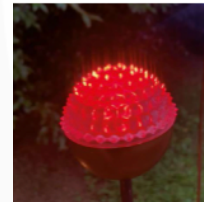

SOFFIO OUTDOOR FLOOR LAMP MADE IN ITALY BY ANTONANGELI

5 Dia x 75 H (8x10 base)

(SAMPLE) Outdoor lamp with a flexible copper rod with copper base. Silicone diffuser with a red light source.

Quantity: 1