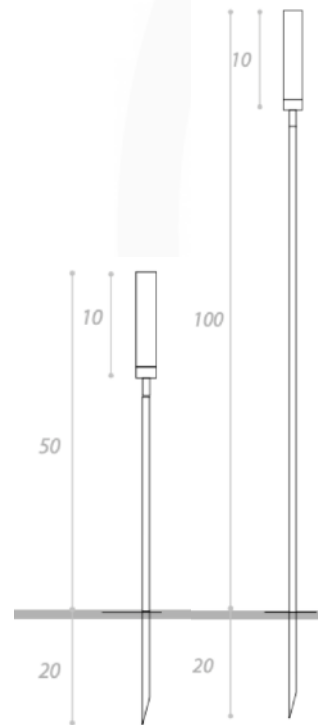

GIUNCO OUTDOOR FLOOR LAMP

MADE IN ITALY BY ANTONANGELI

50 + 20cm H

1000 + 20cm H

(SAMPLE) Outdoor lamp with a thin natural copper structure with pike and etched Borosilicate glass diffuser. LED G4 12V Lamp

Quantity: 1 of each size