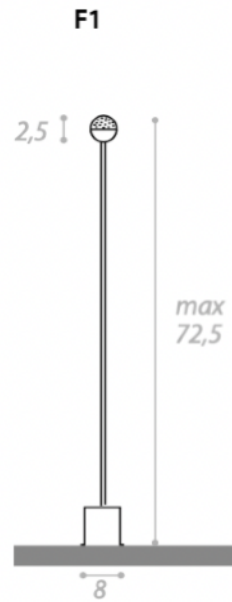

## TWIN-LED OUTDOOR FLOOR LAMP

MADE IN ITALY BY ANTONANGELI

7.5 x 3.5 / 6 / 26 H

**(SAMPLE)** Outdoor fixed lamp in black polycarbonate & double integrated light source - 3000°k White + Blue.

Quantity: 1

## TWIN-LED OUTDOOR WALL LIGHT

MADE IN ITALY BY ANTONANGELI

7 x 4 / 10 x 7.5 H

**(SAMPLE)** Outdoor wall lamp in satined steel & double integrated light source in 2700°k White.

Quantity: 1