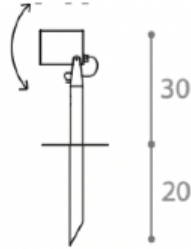

## CU BOX OUTDOOR WALL LIGHT

MADE IN ITALY BY ANTONANGELI

10 x 8cm

**(SAMPLE)** Wall light with a black painted aluminium with polyester powder structure & LED light source.

Quantity: 1