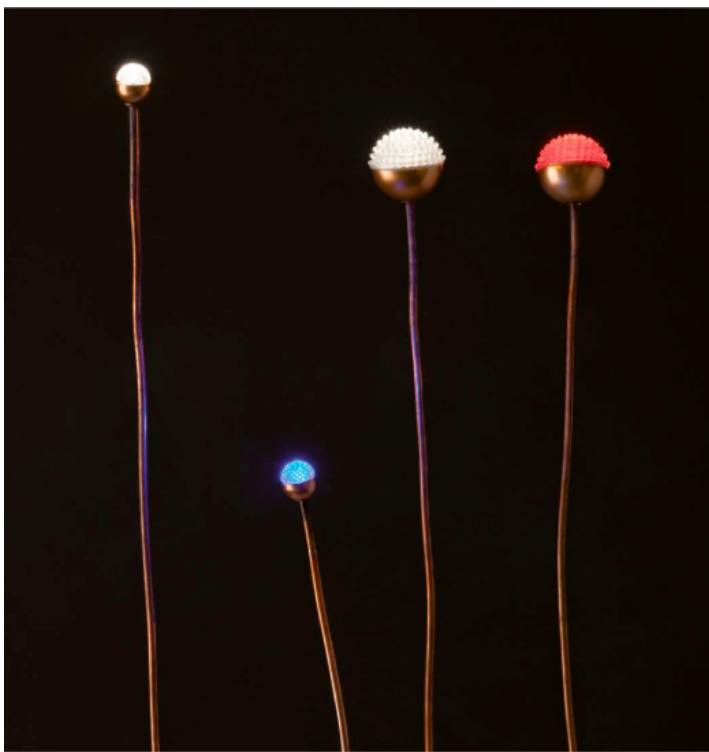

## TWIN-LED OUTDOOR FLOOR LAMP

MADE IN ITALY BY ANTONANGELI

7.5 x 3.5 / 6 / 26 H

**(SAMPLE)** Outdoor fixed lamp in black polycarbonate & double integrated light source - 3000°k White + Blue.

Quantity: 1

## TWIN-LED OUTDOOR WALL LIGHT

MADE IN ITALY BY ANTONANGELI

7 x 4 / 10 x 7.5 H

**(SAMPLE)** Outdoor wall lamp in satined steel & double integrated light source in 2700°k White.

Quantity: 1