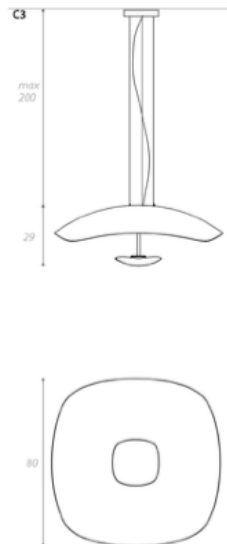

PENOMBRA PENDANT

MADE IN ITALY BY ANTONANGELI

80 x 80 x 29 H, 200cm max cable length

Pendant with a black & gold leaf metal structure and intergrated LED light source.

Quantity: 1