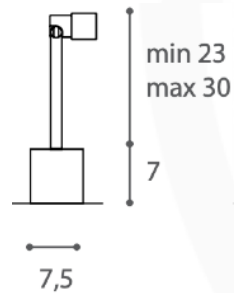

REGOLO OUTDOOR CEILING LIGHT
MADE IN ITALY BY ANTONANGELI

7.5 x 27 H

(SAMPLE) Outdoor adjustable lamp in aluminium with a anodizing dark bronze finish & intergrated light source in 3000°k White.

Quantity: 1