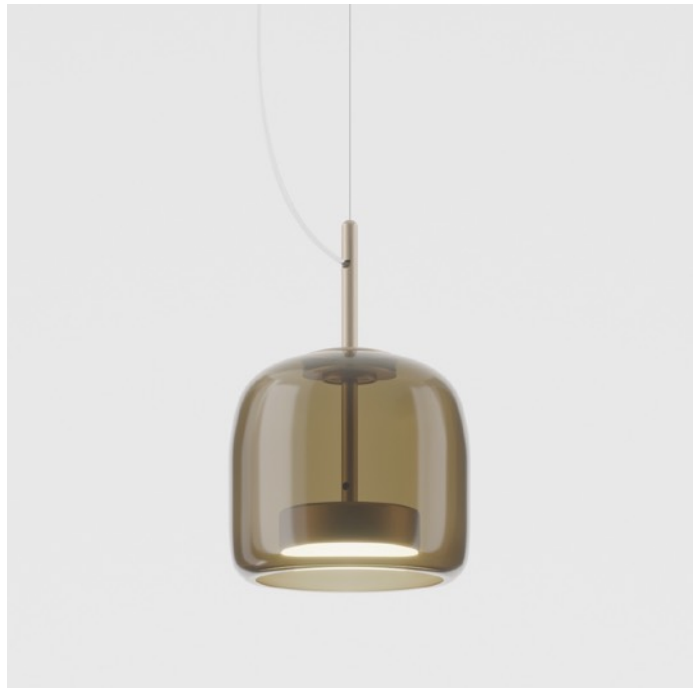

JUBE PENDANT

MADE IN ITALY BY VISTOSI

18 Diameter x 17cm H

Small pendant with a transparent burnt earth TB/TR glass shade & matt gold OS structure.

Quantity: 1