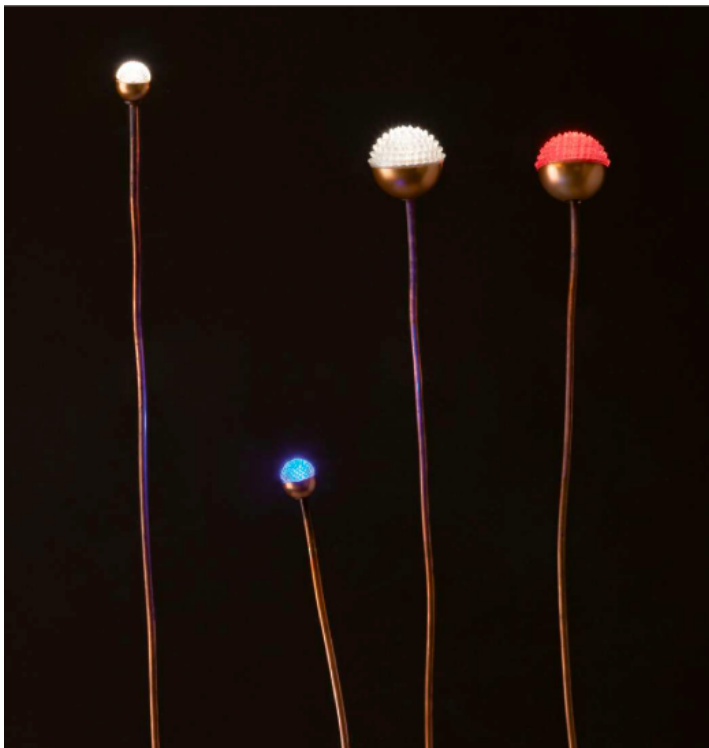

SOFFIO OUTDOOR FLOOR LAMP MADE IN ITALY BY ANTONANGELI

5 Dia x 75 H (8x10 base)

(SAMPLE) Outdoor lamp with a flexible copper rod with copper base. Silicone diffuser with a red light source.

Quantity: 1