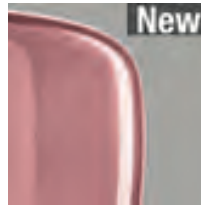

Quantity: 1

**JUBE TABLE LAMP**  
MADE IN ITALY BY VISTOSI

28 / 38 Diameter x 65 H

Large table lamp with a transparent green VA/TR glass shade & matt steel AVS structure.

Quantity: 4