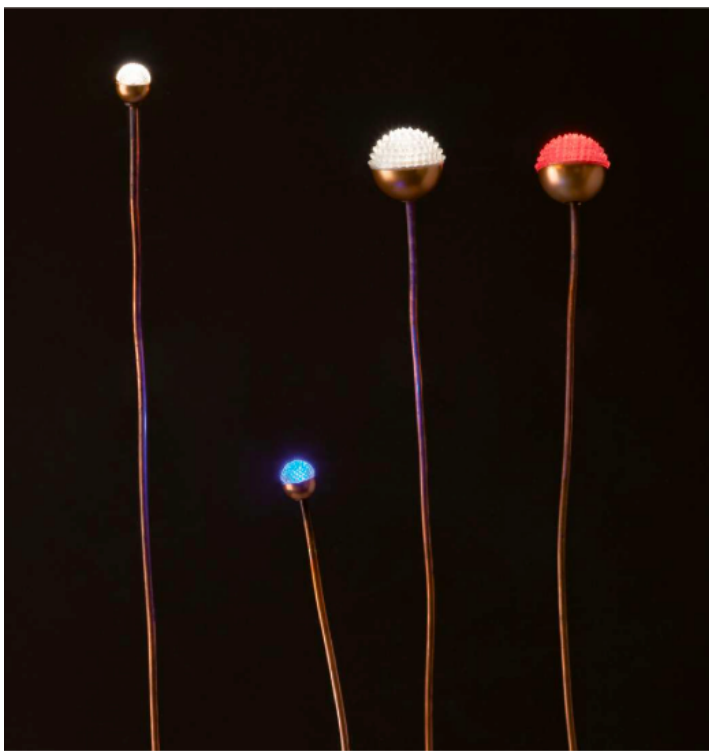

## SOFFIO OUTDOOR FLOOR LAMP

MADE IN ITALY BY ANTONANGELI

5 Dia x 65 + 20 H

**(SAMPLE)** Outdoor lamp with a flexible copper rod, included picket. Silicone diffuser with a 2700°K white light source.

Quantity: 1

## SOFFIO OUTDOOR FLOOR LAMP

MADE IN ITALY BY ANTONANGELI

5 Dia x 65 + 20 H

**(SAMPLE)** Outdoor lamp with a flexible copper rod, included picket. Silicone diffuser with a blue light source.

Quantity: 1

F1P

**SOFFIO OUTDOOR FLOOR LAMP**  
MADE IN ITALY BY ANTONANGELI

2.5 Dia x 62.5 + 20 H

**(SAMPLE)** Outdoor lamp with a flexible copper rod, included picket. Silicone diffuser with a blue light source.

Quantity: 1