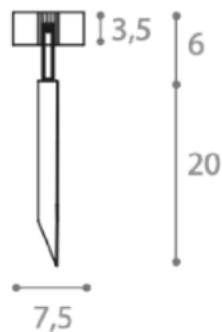

TWIN-LED OUTDOOR FLOOR LAMP

MADE IN ITALY BY ANTONANGELI

7.5 x 3.5 / 6 / 26 H

(SAMPLE) Outdoor fixed lamp in black polycarbonate & double integrated light source - 3000°k White + Blue.

Quantity: 1