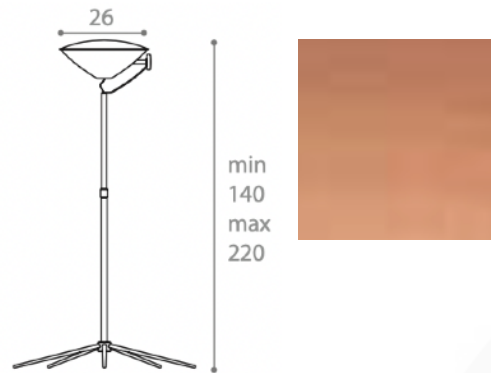

35 Diameter / 30 x 180 H

Adjustable metal floor lamp finished in aluminium.

Quantity: 1

**CINEMA FLOOR LAMP**  
MADE IN ITALY BY ANTONANGELI

35 Diameter / 30 x 180 H

Adjustable metal floor lamp finished in white with a gold leaf inner shades.

Quantity: 1

**ARMONICA FLOOR LAMP**  
MADE IN ITALY BY ANTONANGELI

26 / 51 Diameter x 140 - 220 H

Adjustable metal floor lamp finished in copper with a borosilicate glass shade, including dimmer.

Quantity: 1