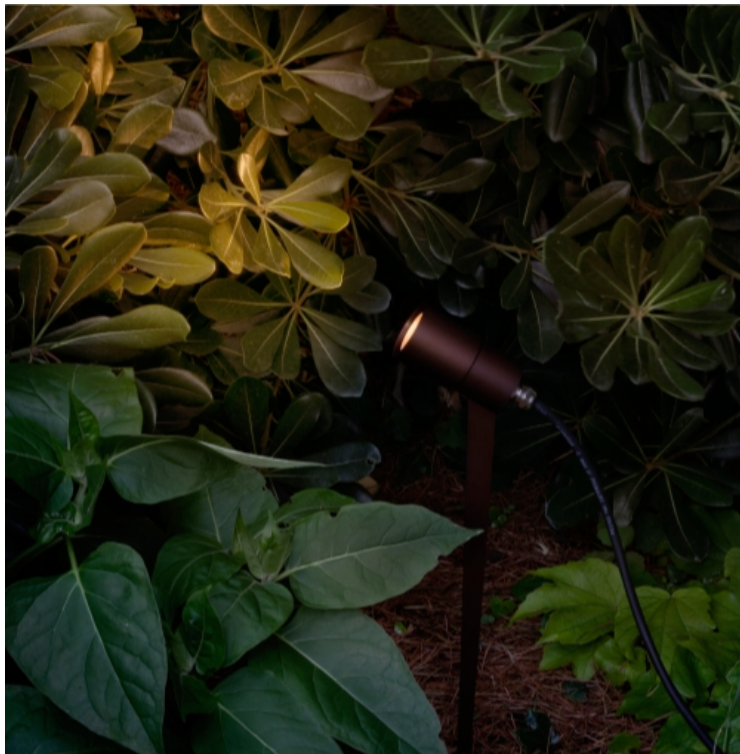

## GIUNCO OUTDOOR FLOOR LAMP

MADE IN ITALY BY ANTONANGELI

50 + 20cm H

1000 + 20cm H

**(SAMPLE)** Outdoor lamp with a thin natural copper structure with pike and etched Borosilicate glass diffuser. LED G4 12V Lamp

Quantity: 1 of each size

**REGOLO OUTDOOR CEILING LIGHT**  
MADE IN ITALY BY ANTONANGELI

50 H

**(SAMPLE)** Outdoor adjustable ceiling light in aluminium with a anodizing dark bronze finish & intergrated light source in 3000°k White.

Quantity: 1

**REGOLO OUTDOOR CEILING LIGHT**  
MADE IN ITALY BY ANTONANGELI

7.5 x 27 H

**(SAMPLE)** Outdoor adjustable lamp in aluminium with a anodizing dark bronze finish & intergrated light source in 3000°k White.