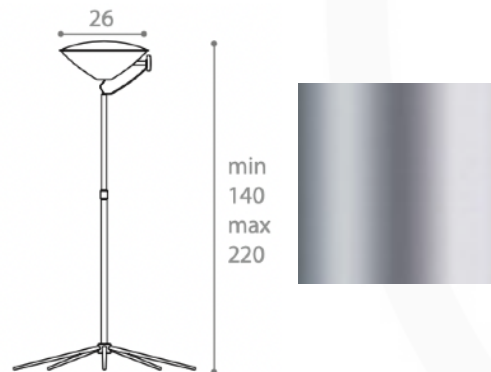

Quantity: 1

**ARMONICA FLOOR LAMP**  
MADE IN ITALY BY ANTONANGELI

26 / 51 Diameter x 140 - 220 H

Adjustable metal floor lamp finished in copper with a borosilicate glass shade, including dimmer.

Quantity: 1

**ARMONICA FLOOR LAMP**  
MADE IN ITALY BY ANTONANGELI

26 / 51 Diameter x 140 - 220 H

Adjustable metal floor lamp finished in chrome with a borosilicate glass shade, including dimmer.

Quantity: 1

**ARMONICA FLOOR LAMP**  
MADE IN ITALY BY ANTONANGELI