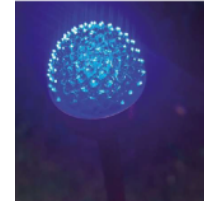

## SOFFIO OUTDOOR FLOOR LAMP

MADE IN ITALY BY ANTONANGELI

5 Dia x 65 + 20 H

**(SAMPLE)** Outdoor lamp with a flexible copper rod, included picket. Silicone diffuser with a blue light source.

Quantity: 1

F1P