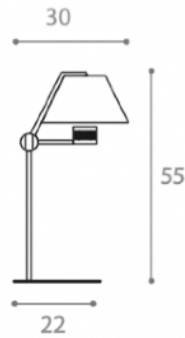

## POLAR TABLE LAMP

MADE IN ITALY BY PENTA

40 x 20 x 63 H

Large table lamp with structure in bronze metal and shade in opal white blown glass.

Quantity: 1

## PENELOPE TABLE LAMP

MADE IN ITALY BY ANTONANGELI

50 Diameter x 65 H

Metal wire frame table lamp finished in brass with double integrated LED lighting.

Quantity: 1

## FORMOSA TABLE LAMP

MADE IN ITALY BY ANTONANGELI

30 Diameter x 56 H

Table lamp with a metallic structure & white asymmetrical textured shade.

Quantity: 1

**CINEMA TABLE LAMP**  
MADE IN ITALY BY ANTONANGELI