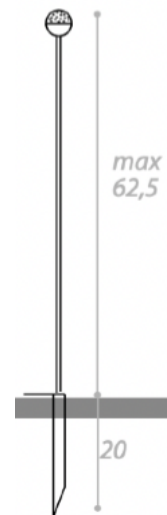

## SOFFIO OUTDOOR FLOOR LAMP

MADE IN ITALY BY ANTONANGELI

5 Dia x 65 + 20 H

**(SAMPLE)** Outdoor lamp with a flexible copper rod, included picket. Silicone diffuser with a blue light source.

Quantity: 1

F1P

**SOFFIO OUTDOOR FLOOR LAMP**  
MADE IN ITALY BY ANTONANGELI

2.5 Dia x 62.5 + 20 H

**(SAMPLE)** Outdoor lamp with a flexible copper rod, included picket. Silicone diffuser with a blue light source.

Quantity: 1

F1P

**SOFFIO OUTDOOR FLOOR LAMP**  
MADE IN ITALY BY ANTONANGELI

2.5 Dia x 62.5 + 20 H

**(SAMPLE)** Outdoor lamp with a flexible copper rod, included picket. Silicone diffuser with a red light source.

Quantity: 1