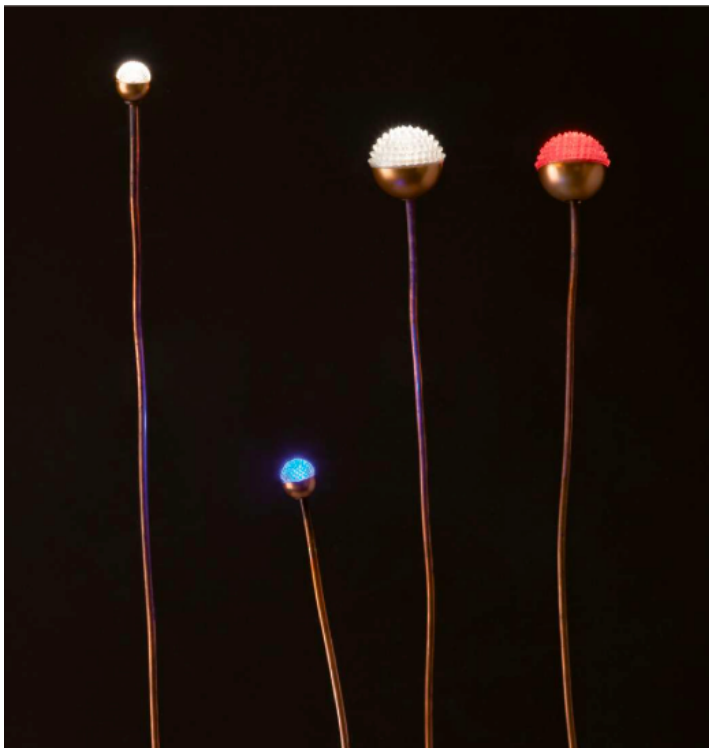

## SOFFIO OUTDOOR FLOOR LAMP

MADE IN ITALY BY ANTONANGELI

5 Dia x 65 + 20 H

**(SAMPLE)** Outdoor lamp with a flexible copper rod, included picket. Silicone diffuser with a 2700°K white light source.

Quantity: 1

## SOFFIO OUTDOOR FLOOR LAMP

MADE IN ITALY BY ANTONANGELI

5 Dia x 65 + 20 H

**(SAMPLE)** Outdoor lamp with a flexible copper rod, included picket. Silicone diffuser with a blue light source.

Quantity: 1

F1P

**SOFFIO OUTDOOR FLOOR LAMP**  
MADE IN ITALY BY ANTONANGELI

2.5 Dia x 62.5 + 20 H

**(SAMPLE)** Outdoor lamp with a flexible copper rod, included picket. Silicone diffuser with a blue light source.

Quantity: 1

F1P

**SOFFIO OUTDOOR FLOOR LAMP**  
MADE IN ITALY BY ANTONANGELI

2.5 Dia x 62.5 + 20 H

**(SAMPLE)** Outdoor lamp with a flexible copper rod, included picket. Silicone diffuser with a red light source.

Quantity: 1