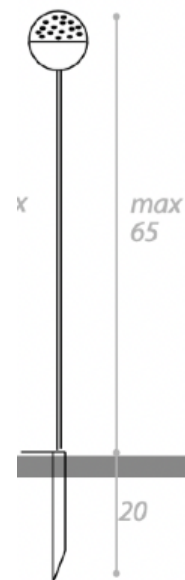

## SOFFIO OUTDOOR FLOOR LAMP MADE IN ITALY BY ANTONANGELI

5 Dia x 75 H (8x10 base)

**(SAMPLE)** Outdoor lamp with a flexible copper rod with copper base. Silicone diffuser with a red light source.

Quantity: 1

## SOFFIO OUTDOOR FLOOR LAMP

MADE IN ITALY BY ANTONANGELI

5 Dia x 65 + 20 H

**(SAMPLE)** Outdoor lamp with a flexible copper rod, included picket. Silicone diffuser with a 2700°K white light source.

Quantity: 1

## SOFFIO OUTDOOR FLOOR LAMP

MADE IN ITALY BY ANTONANGELI

5 Dia x 65 + 20 H

**(SAMPLE)** Outdoor lamp with a flexible copper rod, included picket. Silicone diffuser with a blue light source.

Quantity: 1

F1P