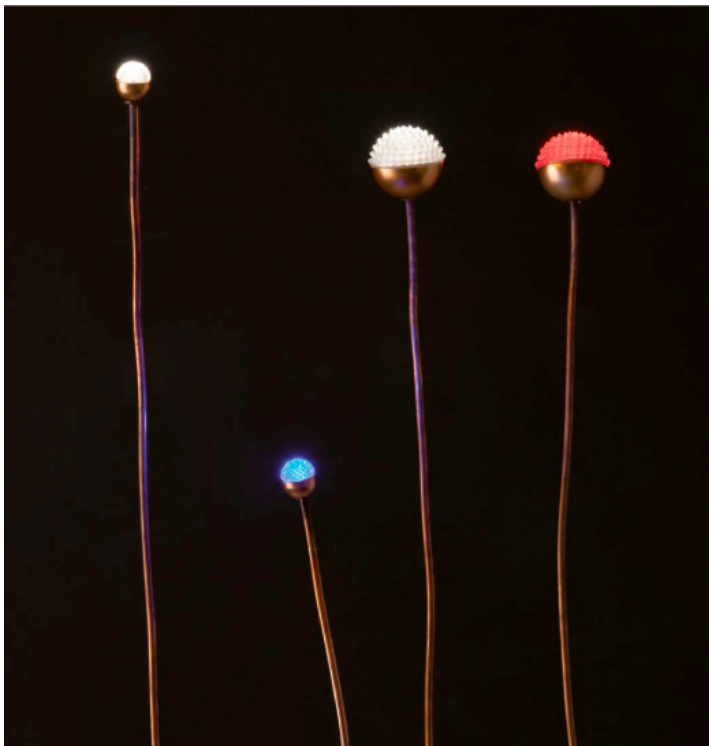

## SOFFIO OUTDOOR FLOOR LAMP MADE IN ITALY BY ANTONANGELI

5 Dia x 75 H (8x10 base)

**(SAMPLE)** Outdoor lamp with a flexible copper rod with copper base. Silicone diffuser with a red light source.

Quantity: 1

## SOFFIO OUTDOOR FLOOR LAMP

MADE IN ITALY BY ANTONANGELI

5 Dia x 65 + 20 H

**(SAMPLE)** Outdoor lamp with a flexible copper rod, included picket. Silicone diffuser with a 2700°K white light source.

Quantity: 1