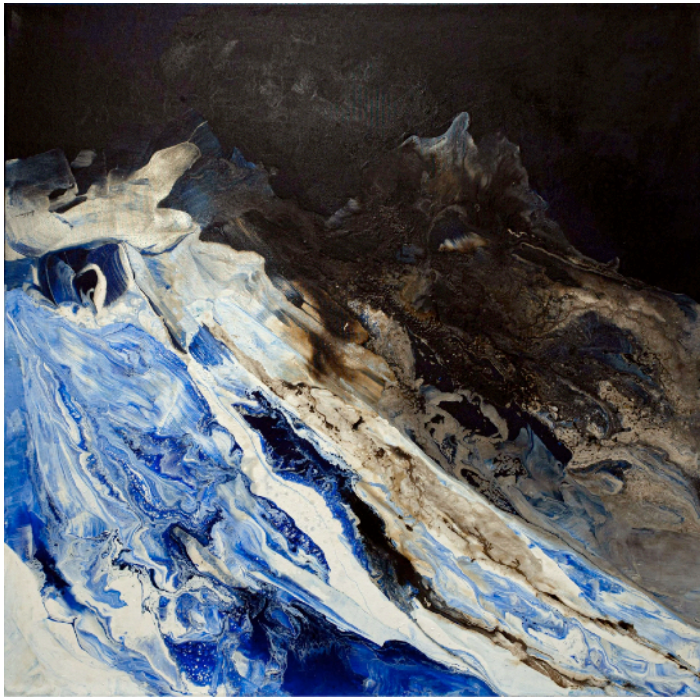

## AZABACHE ARTWORK

NOVOCUADRO OF SPAIN

100 x 150cm

Work on canvas with a charcoal gutter frame by Eduardo Romaguera.

Quantity: 1

## PLATINUM ON SURFACE ARTWORK

NOVOCUADRO OF SPAIN

120 x 120cm

Work on canvas with a ebony frame by Lucia Lago

Quantity: 1

**GEODA ARTWORK**  
NOVOCUADRO OF SPAIN

120 x 120cm

Work on canvas with a dark oak frame by Lucia Lago.