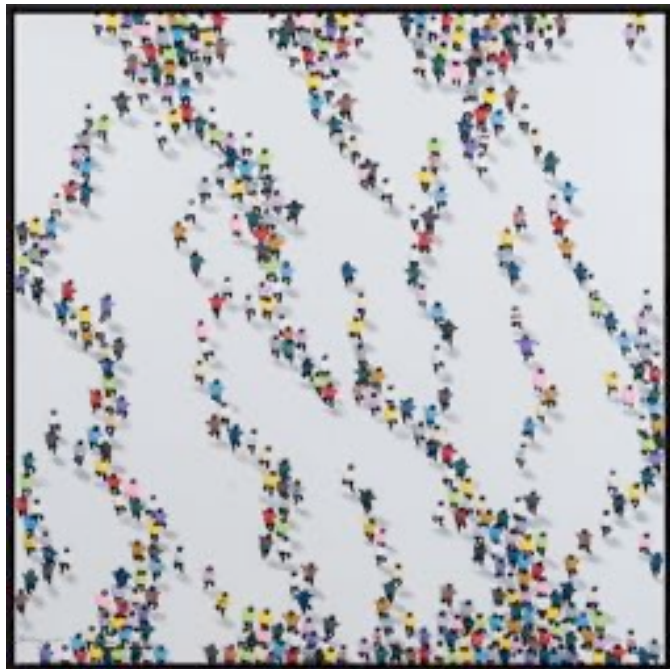

PEOPLE VI ARTWORK

NOVOCUADRO OF SPAIN

120 x 120cm

Work on canvas with a NC14 black L frame by Santiago Navarro

Quantity: 1