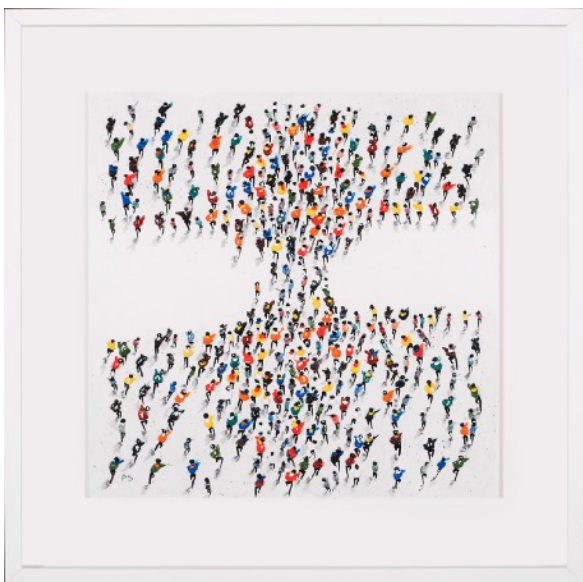

MEETING III ARTWORK

NOVOCUADRO OF SPAIN

84 x 84cm

Work on Paper with a white frame. By Paco Sanguino

Quantity: 1