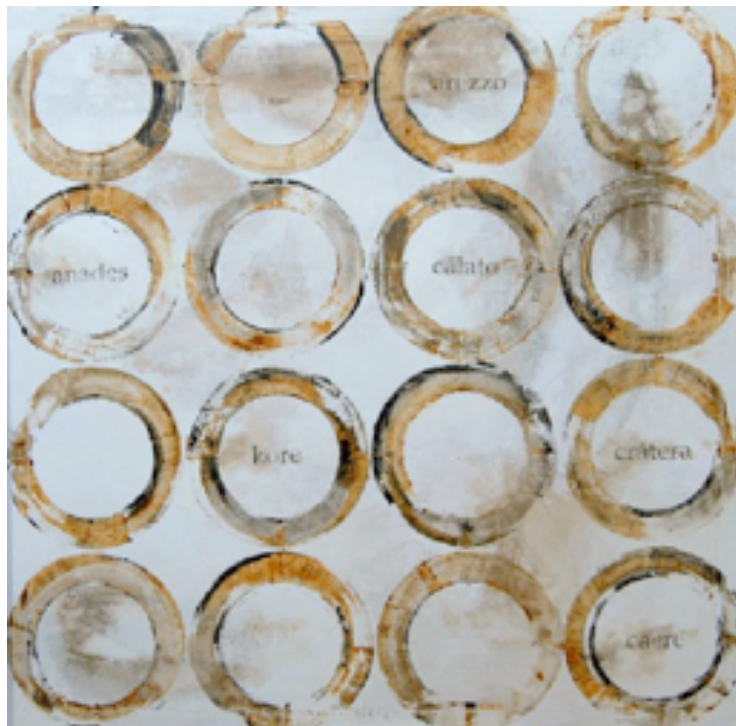

## **JM F4 ARTWORK**

NOVOCUADRO OF SPAIN

120 x 120cm

Work on canvas with a 1243/242 light grey frame. By Javier Mateos

Quantity: 1