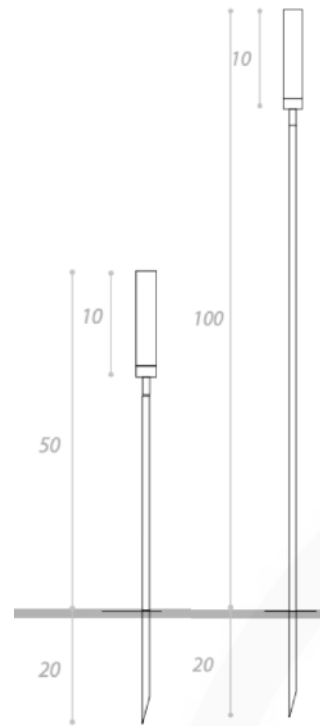

GIUNCO OUTDOOR FLOOR LAMP
MADE IN ITALY BY ANTONANGELI

50 + 20cm H
1000 + 20cm H

(SAMPLE) Outdoor lamp with a thin natural copper structure with pike and etched Borosilicate glass diffuser.
LED G4 12V Lamp

Quantity: 1 of each size