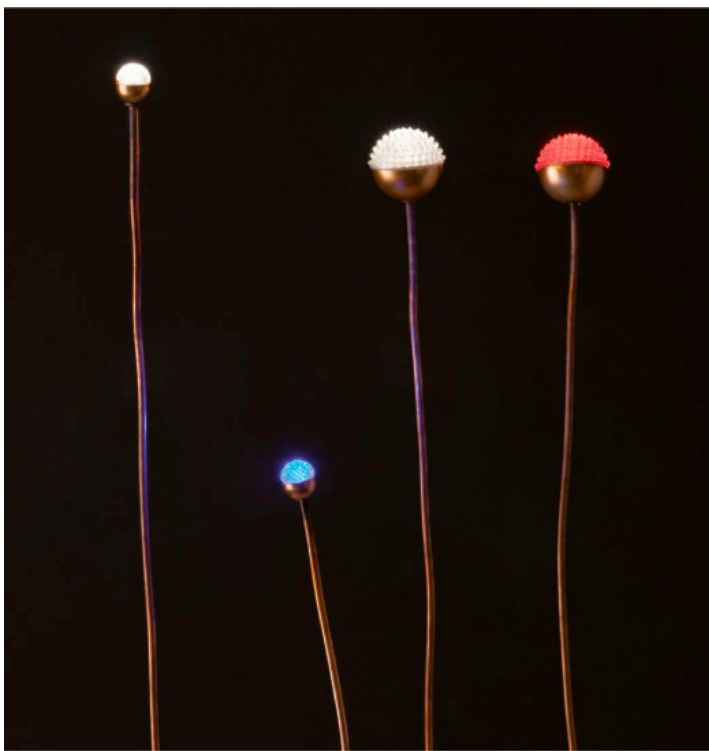

F3P

SOFFIO OUTDOOR FLOOR LAMP

MADE IN ITALY BY ANTONANGELI

5 Dia x 65 + 20 H

(SAMPLE) Outdoor lamp with a flexible copper rod, included picket. Silicone diffuser with a 2700°K white light source.

Quantity: 1

F3P

SOFFIO OUTDOOR FLOOR LAMP

MADE IN ITALY BY ANTONANGELI

5 Dia x 65 + 20 H

(SAMPLE) Outdoor lamp with a flexible copper rod, included picket. Silicone diffuser with a blue light source.

Quantity: 1

F1P

SOFFIO OUTDOOR FLOOR LAMP
MADE IN ITALY BY ANTONANGELI

2.5 Dia x 62.5 + 20 H

(SAMPLE) Outdoor lamp with a flexible copper rod, included picket. Silicone diffuser with a blue light source.

Quantity: 1

F1P

SOFFIO OUTDOOR FLOOR LAMP
MADE IN ITALY BY ANTONANGELI

2.5 Dia x 62.5 + 20 H

(SAMPLE) Outdoor lamp with a flexible copper rod, included picket. Silicone diffuser with a red light source.

Quantity: 1

CONCRETA OUTDOOR FLOOR LAMP

MADE IN ITALY BY ANTONANGELI

21 Diameter x 20 H

Outdoor fixed lamp with structure in natural concrete, LED lighting system.