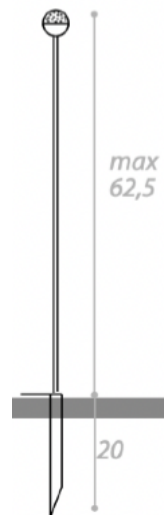

F3P

SOFFIO OUTDOOR FLOOR LAMP

MADE IN ITALY BY ANTONANGELI

5 Dia x 65 + 20 H

(SAMPLE) Outdoor lamp with a flexible copper rod, included picket. Silicone diffuser with a 2700°K white light source.

Quantity: 1

F3P

SOFFIO OUTDOOR FLOOR LAMP

MADE IN ITALY BY ANTONANGELI

5 Dia x 65 + 20 H

(SAMPLE) Outdoor lamp with a flexible copper rod, included picket. Silicone diffuser with a blue light source.

Quantity: 1

F1P

SOFFIO OUTDOOR FLOOR LAMP
MADE IN ITALY BY ANTONANGELI

2.5 Dia x 62.5 + 20 H

(SAMPLE) Outdoor lamp with a flexible copper rod, included picket. Silicone diffuser with a blue light source.

Quantity: 1

F1P

SOFFIO OUTDOOR FLOOR LAMP
MADE IN ITALY BY ANTONANGELI

2.5 Dia x 62.5 + 20 H

(SAMPLE) Outdoor lamp with a flexible copper rod, included picket. Silicone diffuser with a red light source.

Quantity: 1

CONCRETA OUTDOOR FLOOR LAMP

MADE IN ITALY BY ANTONANGELI

21 Diameter x 20 H

Outdoor fixed lamp with structure in natural concrete, LED lighting system.