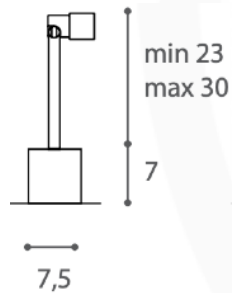

REGOLO OUTDOOR CEILING LIGHT
MADE IN ITALY BY ANTONANGELI

7.5 x 27 H

(SAMPLE) Outdoor adjustable lamp in aluminium with a anodizing dark bronze finish & intergrated light source in 3000°k White.

Quantity: 1