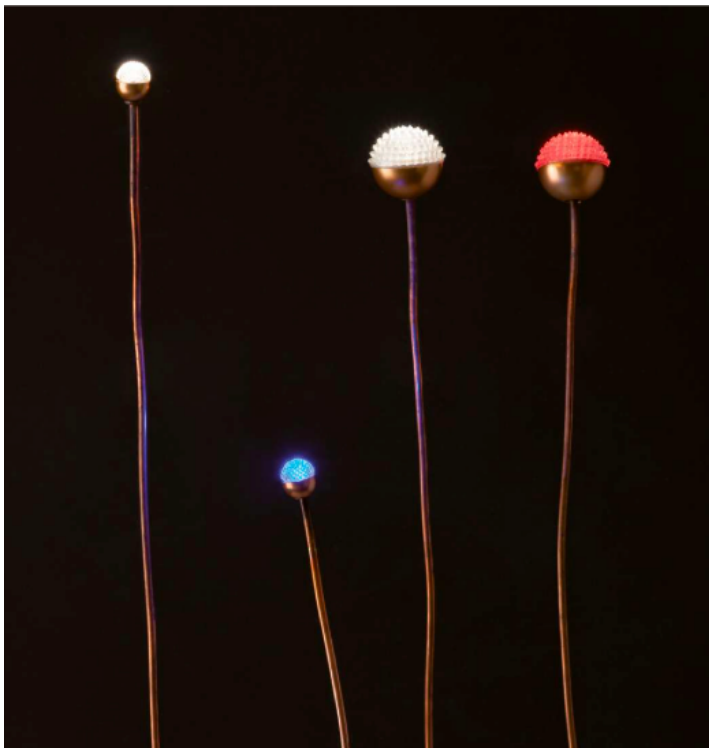

7.5 x 27 H

(SAMPLE) Outdoor adjustable lamp in aluminium with a anodizing dark bronze finish & intergrated light source in 3000°k White.

Quantity: 1

TWIN-LED OUTDOOR FLOOR LAMP

MADE IN ITALY BY ANTONANGELI

F3P

SOFFIO OUTDOOR FLOOR LAMP

MADE IN ITALY BY ANTONANGELI

5 Dia x 65 + 20 H

(SAMPLE) Outdoor lamp with a flexible copper rod, included picket. Silicone diffuser with a 2700°K white light source.

Quantity: 1

F3P

SOFFIO OUTDOOR FLOOR LAMP

MADE IN ITALY BY ANTONANGELI

5 Dia x 65 + 20 H

(SAMPLE) Outdoor lamp with a flexible copper rod, included picket. Silicone diffuser with a blue light source.

Quantity: 1

F1P

SOFFIO OUTDOOR FLOOR LAMP
MADE IN ITALY BY ANTONANGELI

(SAMPLE) Outdoor lamp with a flexible copper rod, included picket. Silicone diffuser with a red light source.

Quantity: 1

CONCRETA OUTDOOR FLOOR LAMP

MADE IN ITALY BY ANTONANGELI

21 Diameter x 20 H

Outdoor fixed lamp with structure in natural concrete, LED lighting system.