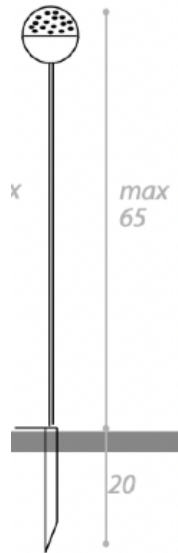

7.5 x 3.5 / 6 / 26 H

(SAMPLE) Outdoor fixed lamp in black polycarbonate & double integrated light source - 3000°k White + Blue.

Quantity: 1

TWIN-LED OUTDOOR WALL LIGHT

MADE IN ITALY BY ANTONANGELI

7 x 4 / 10 x 7.5 H

(SAMPLE) Outdoor wall lamp in satined steel & double integrated light source in 2700°k White.

Quantity: 1

SOFFIO OUTDOOR FLOOR LAMP

MADE IN ITALY BY ANTONANGELI

2.5 Dia x 72.5 H (8x10 base)

(SAMPLE) Outdoor lamp with a flexible copper rod with copper base. Silicone diffuser with a 3000°K white light source.

Quantity: 1

SOFFIO OUTDOOR FLOOR LAMP

MADE IN ITALY BY ANTONANGELI

5 Dia x 75 H (8x10 base)

(SAMPLE) Outdoor lamp with a flexible copper rod with copper base. Silicone diffuser with a red light source.

Quantity: 1

F3P

SOFFIO OUTDOOR FLOOR LAMP

MADE IN ITALY BY ANTONANGELI

5 Dia x 65 + 20 H

(SAMPLE) Outdoor lamp with a flexible copper rod, included picket. Silicone diffuser with a 2700°K white light source.

Quantity: 1