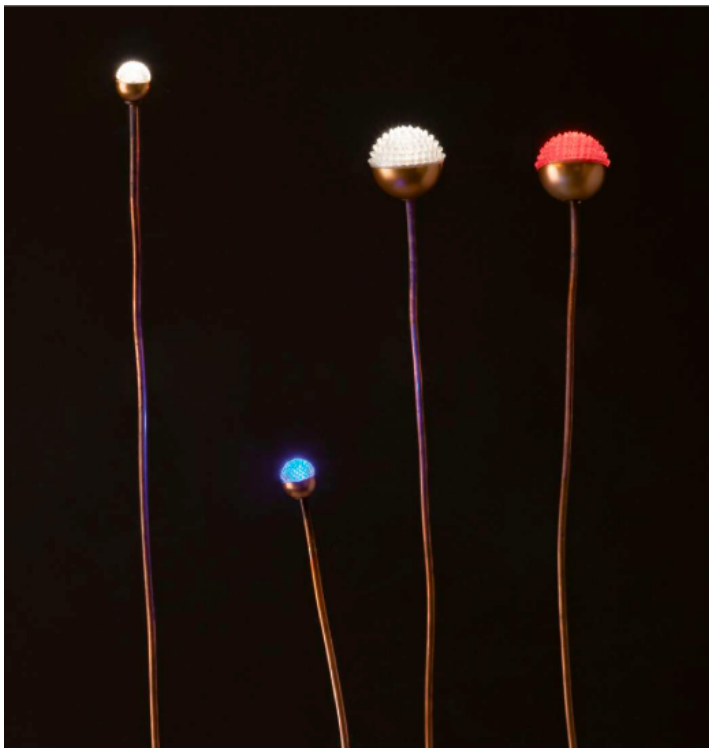

F3P

SOFFIO OUTDOOR FLOOR LAMP

MADE IN ITALY BY ANTONANGELI

5 Dia x 65 + 20 H

(SAMPLE) Outdoor lamp with a flexible copper rod, included picket. Silicone diffuser with a 2700°K white light source.

Quantity: 1

F3P

SOFFIO OUTDOOR FLOOR LAMP

MADE IN ITALY BY ANTONANGELI

5 Dia x 65 + 20 H

(SAMPLE) Outdoor lamp with a flexible copper rod, included picket. Silicone diffuser with a blue light source.

Quantity: 1

F1P

SOFFIO OUTDOOR FLOOR LAMP
MADE IN ITALY BY ANTONANGELI

2.5 Dia x 62.5 + 20 H

(SAMPLE) Outdoor lamp with a flexible copper rod, included picket. Silicone diffuser with a blue light source.

Quantity: 1

F1P

SOFFIO OUTDOOR FLOOR LAMP
MADE IN ITALY BY ANTONANGELI

2.5 Dia x 62.5 + 20 H

(SAMPLE) Outdoor lamp with a flexible copper rod, included picket. Silicone diffuser with a red light source.

Quantity: 1

CONCRETA OUTDOOR FLOOR LAMP

MADE IN ITALY BY ANTONANGELI

21 Diameter x 20 H

Outdoor fixed lamp with structure in natural concrete, LED lighting system.