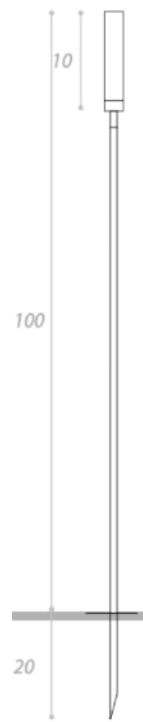

Quantity: 1 of each size

GIUNCO OUTDOOR FLOOR LAMP
MADE IN ITALY BY ANTONANGELI

50 + 20cm H

Outdoor lamp with a thin natural copper structure with pike and etched Borosilicate glass diffuser.
LED G4 12V Lamp

Quantity: 3

GIUNCO OUTDOOR FLOOR LAMP
MADE IN ITALY BY ANTONANGELI

100 + 20cm H

Outdoor lamp with a thin natural copper structure with
pike and etched Borosilicate glass diffuser.
LED G4 12V Lamp

Quantity: 6