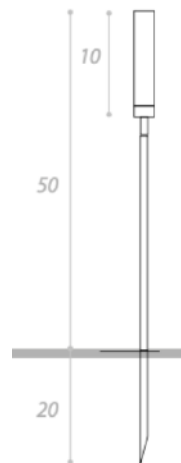

GIUNCO OUTDOOR FLOOR LAMP
MADE IN ITALY BY ANTONANGELI

50 + 20cm H

Outdoor lamp with a thin natural copper structure with pike and etched Borosilicate glass diffuser.
LED G4 12V Lamp

Quantity: 3