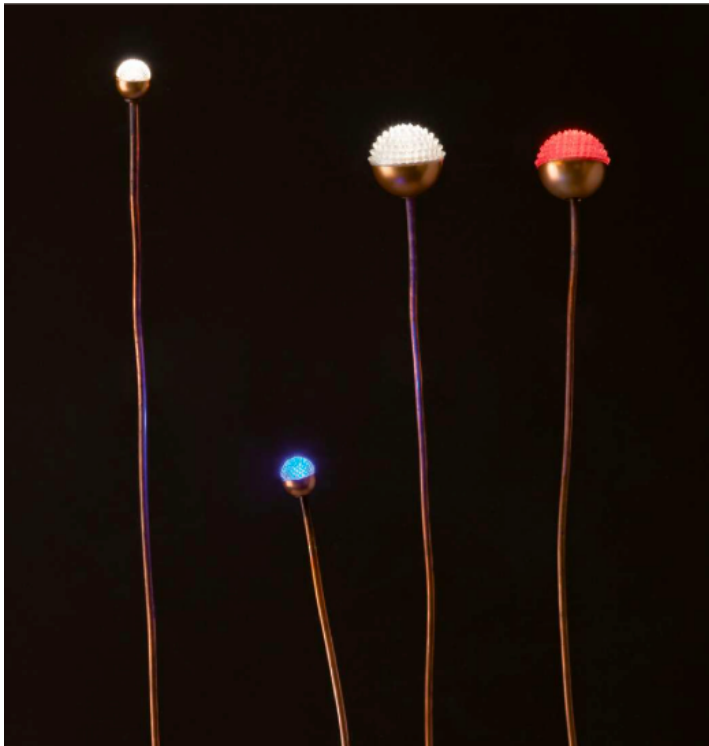

7.5 x 27 H

(SAMPLE) Outdoor adjustable lamp in aluminium with a anodizing dark bronze finish & intergrated light source in 3000°k White.

Quantity: 1

TWIN-LED OUTDOOR FLOOR LAMP

MADE IN ITALY BY ANTONANGELI

(SAMPLE) Outdoor wall lamp in satined steel & double integrated light source in 2700°k White.

Quantity: 1

SOFFIO OUTDOOR FLOOR LAMP

MADE IN ITALY BY ANTONANGELI

2.5 Dia x 72.5 H (8x10 base)

(SAMPLE) Outdoor lamp with a flexible copper rod with copper base. Silicone diffuser with a 3000°K white light source.

Quantity: 1

SOFFIO OUTDOOR FLOOR LAMP

MADE IN ITALY BY ANTONANGELI

5 Dia x 75 H (8x10 base)

(SAMPLE) Outdoor lamp with a flexible copper rod with copper base. Silicone diffuser with a red light source.

Quantity: 1

(SAMPLE) Outdoor lamp with a flexible copper rod, included picket. Silicone diffuser with a red light source.

Quantity: 1

CONCRETA OUTDOOR FLOOR LAMP

MADE IN ITALY BY ANTONANGELI

21 Diameter x 20 H

Outdoor fixed lamp with structure in natural concrete, LED lighting system.