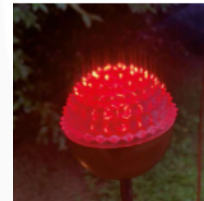

50 H

(SAMPLE) Outdoor adjustable ceiling light in aluminium with a anodizing dark bronze finish & intergrated light source in 3000°k White.

Quantity: 1

REGOLO OUTDOOR CEILING LIGHT
MADE IN ITALY BY ANTONANGELI

(SAMPLE) Outdoor wall lamp in satined steel & double integrated light source in 2700°k White.

Quantity: 1

SOFFIO OUTDOOR FLOOR LAMP

MADE IN ITALY BY ANTONANGELI

2.5 Dia x 72.5 H (8x10 base)

(SAMPLE) Outdoor lamp with a flexible copper rod with copper base. Silicone diffuser with a 3000°K white light source.

Quantity: 1

SOFFIO OUTDOOR FLOOR LAMP

MADE IN ITALY BY ANTONANGELI

5 Dia x 75 H (8x10 base)

(SAMPLE) Outdoor lamp with a flexible copper rod with copper base. Silicone diffuser with a red light source.

Quantity: 1