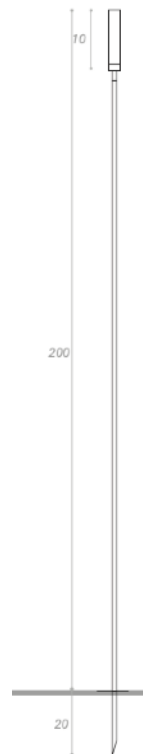

Quantity: 1 of each size

GIUNCO OUTDOOR FLOOR LAMP
MADE IN ITALY BY ANTONANGELI

50 + 20cm H

Outdoor lamp with a thin natural copper structure with pike and etched Borosilicate glass diffuser.
LED G4 12V Lamp

Quantity: 3

GIUNCO OUTDOOR FLOOR LAMP
MADE IN ITALY BY ANTONANGELI

100 + 20cm H

Outdoor lamp with a thin natural copper structure with
pike and etched Borosilicate glass diffuser.
LED G4 12V Lamp

Quantity: 6

GIUNCO OUTDOOR FLOOR LAMP
MADE IN ITALY BY ANTONANGELI

200 + 20cm H

Outdoor lamp with a thin natural copper structure with
pike and etched Borosilicate glass diffuser.
LED G4 12V Lamp

Quantity: 5

REGOLO OUTDOOR CEILING LIGHT
MADE IN ITALY BY ANTONANGELI

7.5 x 27 H

(SAMPLE) Outdoor adjustable lamp in aluminium with a anodizing dark bronze finish & intergrated light source in 3000°k White.

Quantity: 1

TWIN-LED OUTDOOR FLOOR LAMP

MADE IN ITALY BY ANTONANGELI