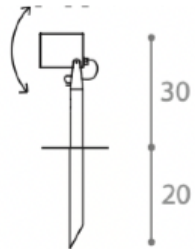

Quantity: 1

CU BOX OUTDOOR WALL LIGHT

MADE IN ITALY BY ANTONANGELI

10 x 8cm

(SAMPLE) Wall light with a black painted aluminium with polyester powder structure & LED light source.

Quantity: 1

CU BOX OUTDOOR FLOOR LAMP