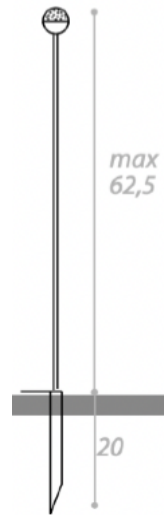

F3P

SOFFIO OUTDOOR FLOOR LAMP

MADE IN ITALY BY ANTONANGELI

5 Dia x 65 + 20 H

(SAMPLE) Outdoor lamp with a flexible copper rod, included picket. Silicone diffuser with a 2700°K white light source.

Quantity: 1

F3P

SOFFIO OUTDOOR FLOOR LAMP

MADE IN ITALY BY ANTONANGELI

5 Dia x 65 + 20 H

(SAMPLE) Outdoor lamp with a flexible copper rod, included picket. Silicone diffuser with a blue light source.

Quantity: 1

F1P

SOFFIO OUTDOOR FLOOR LAMP
MADE IN ITALY BY ANTONANGELI

2.5 Dia x 62.5 + 20 H

(SAMPLE) Outdoor lamp with a flexible copper rod, included picket. Silicone diffuser with a blue light source.

Quantity: 1

F1P

SOFFIO OUTDOOR FLOOR LAMP
MADE IN ITALY BY ANTONANGELI

2.5 Dia x 62.5 + 20 H

(SAMPLE) Outdoor lamp with a flexible copper rod, included picket. Silicone diffuser with a red light source.

Quantity: 1

CONCRETA OUTDOOR FLOOR LAMP

MADE IN ITALY BY ANTONANGELI

21 Diameter x 20 H

Outdoor fixed lamp with structure in natural concrete, LED lighting system.