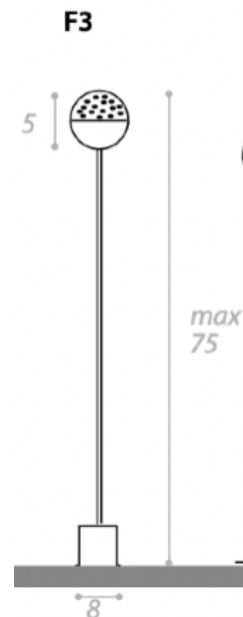

7.5 x 3.5 / 6 / 26 H

(SAMPLE) Outdoor fixed lamp in black polycarbonate & double integrated light source - 3000°k White + Blue.

Quantity: 1

TWIN-LED OUTDOOR WALL LIGHT

MADE IN ITALY BY ANTONANGELI

7 x 4 / 10 x 7.5 H

(SAMPLE) Outdoor wall lamp in satined steel & double integrated light source in 2700°k White.

Quantity: 1

SOFFIO OUTDOOR FLOOR LAMP

MADE IN ITALY BY ANTONANGELI

2.5 Dia x 72.5 H (8x10 base)

(SAMPLE) Outdoor lamp with a flexible copper rod with copper base. Silicone diffuser with a 3000°K white light source.

Quantity: 1

SOFFIO OUTDOOR FLOOR LAMP

MADE IN ITALY BY ANTONANGELI

5 Dia x 75 H (8x10 base)

(SAMPLE) Outdoor lamp with a flexible copper rod with copper base. Silicone diffuser with a red light source.

Quantity: 1