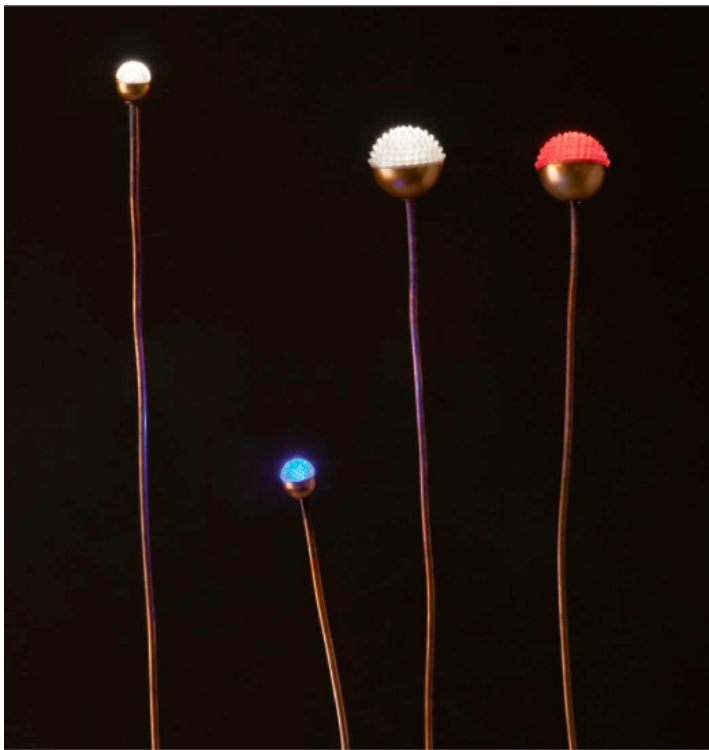

GIUNCO OUTDOOR FLOOR LAMP
MADE IN ITALY BY ANTONANGELI

200 + 20cm H

Outdoor lamp with a thin natural copper structure with
pike and etched Borosilicate glass diffuser.
LED G4 12V Lamp

Quantity: 5

REGOLO OUTDOOR CEILING LIGHT
MADE IN ITALY BY ANTONANGELI

7.5 x 27 H

(SAMPLE) Outdoor adjustable lamp in aluminium with a anodizing dark bronze finish & intergrated light source in 3000°k White.

Quantity: 1

TWIN-LED OUTDOOR FLOOR LAMP

MADE IN ITALY BY ANTONANGELI

(SAMPLE) Outdoor wall lamp in satined steel & double integrated light source in 2700°k White.

Quantity: 1

SOFFIO OUTDOOR FLOOR LAMP

MADE IN ITALY BY ANTONANGELI

2.5 Dia x 72.5 H (8x10 base)

(SAMPLE) Outdoor lamp with a flexible copper rod with copper base. Silicone diffuser with a 3000°K white light source.

(SAMPLE) Outdoor lamp with a flexible copper rod, included picket. Silicone diffuser with a red light source.

Quantity: 1

CONCRETA OUTDOOR FLOOR LAMP

MADE IN ITALY BY ANTONANGELI

21 Diameter x 20 H

Outdoor fixed lamp with structure in natural concrete, LED lighting system.