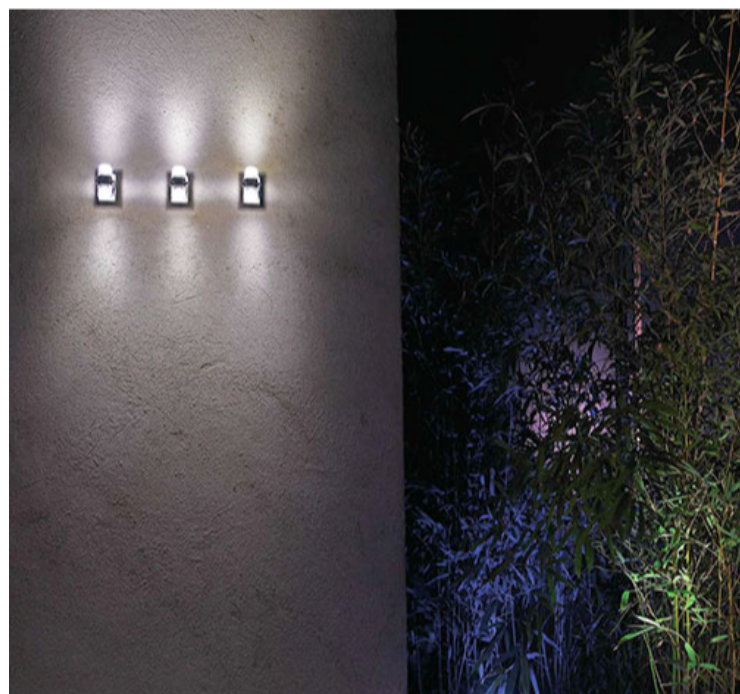

7.5 x 27 H

(SAMPLE) Outdoor adjustable lamp in aluminium with a anodizing dark bronze finish & intergrated light source in 3000°k White.

Quantity: 1

TWIN-LED OUTDOOR FLOOR LAMP

MADE IN ITALY BY ANTONANGELI

7.5 x 3.5 / 6 / 26 H

(SAMPLE) Outdoor fixed lamp in black polycarbonate & double integrated light source - 3000°k White + Blue.

Quantity: 1

TWIN-LED OUTDOOR WALL LIGHT

MADE IN ITALY BY ANTONANGELI

7 x 4 / 10 x 7.5 H