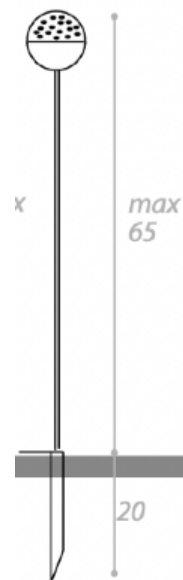

Quantity: 1

SOFFIO OUTDOOR FLOOR LAMP

MADE IN ITALY BY ANTONANGELI

5 Dia x 75 H (8x10 base)

(SAMPLE) Outdoor lamp with a flexible copper rod with copper base. Silicone diffuser with a red light source.

Quantity: 1

F3P

SOFFIO OUTDOOR FLOOR LAMP

MADE IN ITALY BY ANTONANGELI

5 Dia x 65 + 20 H

(SAMPLE) Outdoor lamp with a flexible copper rod, included picket. Silicone diffuser with a 2700°K white light source.

Quantity: 1

F3P

SOFFIO OUTDOOR FLOOR LAMP

MADE IN ITALY BY ANTONANGELI

5 Dia x 65 + 20 H

(SAMPLE) Outdoor lamp with a flexible copper rod, included picket. Silicone diffuser with a blue light source.

Quantity: 1

F1P

SOFFIO OUTDOOR FLOOR LAMP
MADE IN ITALY BY ANTONANGELI

2.5 Dia x 62.5 + 20 H

(SAMPLE) Outdoor lamp with a flexible copper rod, included picket. Silicone diffuser with a blue light source.

Quantity: 1

F1P

SOFFIO OUTDOOR FLOOR LAMP
MADE IN ITALY BY ANTONANGELI

2.5 Dia x 62.5 + 20 H