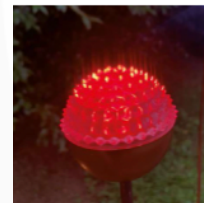

F3P

SOFFIO OUTDOOR FLOOR LAMP

MADE IN ITALY BY ANTONANGELI

5 Dia x 65 + 20 H

(SAMPLE) Outdoor lamp with a flexible copper rod, included picket. Silicone diffuser with a 2700°K white light source.

Quantity: 1

F3P

SOFFIO OUTDOOR FLOOR LAMP

MADE IN ITALY BY ANTONANGELI

5 Dia x 65 + 20 H

(SAMPLE) Outdoor lamp with a flexible copper rod, included picket. Silicone diffuser with a blue light source.

Quantity: 1

F1P

SOFFIO OUTDOOR FLOOR LAMP
MADE IN ITALY BY ANTONANGELI

2.5 Dia x 62.5 + 20 H

(SAMPLE) Outdoor lamp with a flexible copper rod, included picket. Silicone diffuser with a blue light source.

Quantity: 1

F1P

SOFFIO OUTDOOR FLOOR LAMP
MADE IN ITALY BY ANTONANGELI

2.5 Dia x 62.5 + 20 H

(SAMPLE) Outdoor lamp with a flexible copper rod, included picket. Silicone diffuser with a red light source.

Quantity: 1

CONCRETA OUTDOOR FLOOR LAMP

MADE IN ITALY BY ANTONANGELI

21 Diameter x 20 H

Outdoor fixed lamp with structure in natural concrete, LED lighting system.