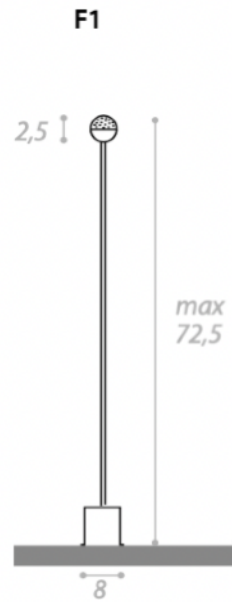

SOFFIO OUTDOOR FLOOR LAMP

MADE IN ITALY BY ANTONANGELI

2.5 Dia x 72.5 H (8x10 base)

(SAMPLE) Outdoor lamp with a flexible copper rod with copper base. Silicone diffuser with a 3000°K white light source.

Quantity: 1