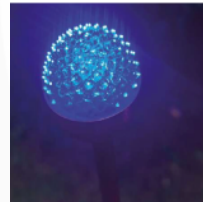

Quantity: 1

SOFFIO OUTDOOR FLOOR LAMP

MADE IN ITALY BY ANTONANGELI

5 Dia x 75 H (8x10 base)

(SAMPLE) Outdoor lamp with a flexible copper rod with copper base. Silicone diffuser with a red light source.

Quantity: 1

F3P

SOFFIO OUTDOOR FLOOR LAMP

MADE IN ITALY BY ANTONANGELI

5 Dia x 65 + 20 H

(SAMPLE) Outdoor lamp with a flexible copper rod, included picket. Silicone diffuser with a 2700°K white light source.

Quantity: 1

F3P

SOFFIO OUTDOOR FLOOR LAMP

MADE IN ITALY BY ANTONANGELI

5 Dia x 65 + 20 H

(SAMPLE) Outdoor lamp with a flexible copper rod, included picket. Silicone diffuser with a blue light source.

Quantity: 1

F1P

SOFFIO OUTDOOR FLOOR LAMP
MADE IN ITALY BY ANTONANGELI