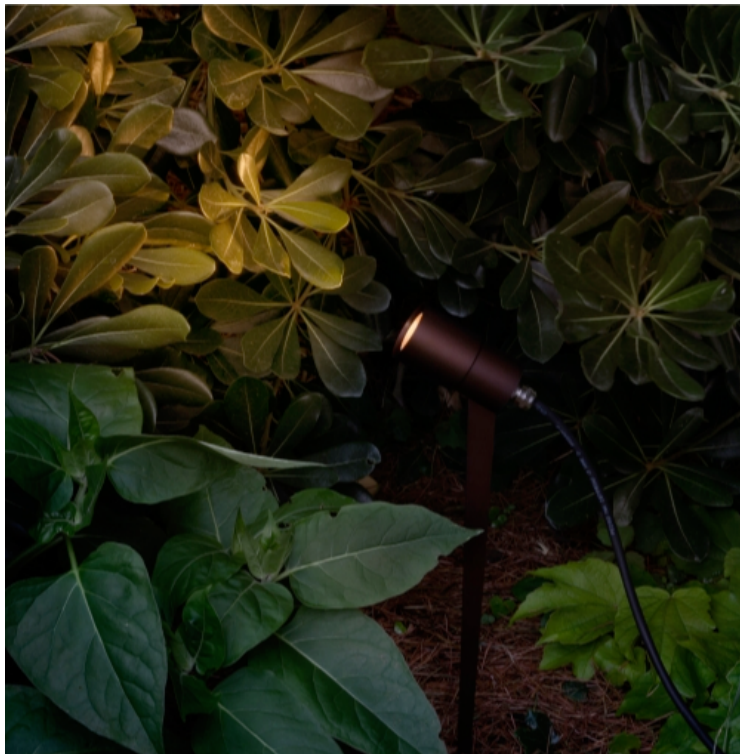

Quantity: 1 of each size

GIUNCO OUTDOOR FLOOR LAMP
MADE IN ITALY BY ANTONANGELI

50 + 20cm H

Outdoor lamp with a thin natural copper structure with pike and etched Borosilicate glass diffuser.
LED G4 12V Lamp

Quantity: 3

GIUNCO OUTDOOR FLOOR LAMP
MADE IN ITALY BY ANTONANGELI

100 + 20cm H

Outdoor lamp with a thin natural copper structure with
pike and etched Borosilicate glass diffuser.
LED G4 12V Lamp

Quantity: 6

GIUNCO OUTDOOR FLOOR LAMP
MADE IN ITALY BY ANTONANGELI

200 + 20cm H

Outdoor lamp with a thin natural copper structure with
pike and etched Borosilicate glass diffuser.
LED G4 12V Lamp

Quantity: 5

REGOLO OUTDOOR CEILING LIGHT
MADE IN ITALY BY ANTONANGELI

50 H

(SAMPLE) Outdoor adjustable ceiling light in aluminium with a anodizing dark bronze finish & intergrated light source in 3000°k White.

Quantity: 1

REGOLO OUTDOOR CEILING LIGHT
MADE IN ITALY BY ANTONANGELI