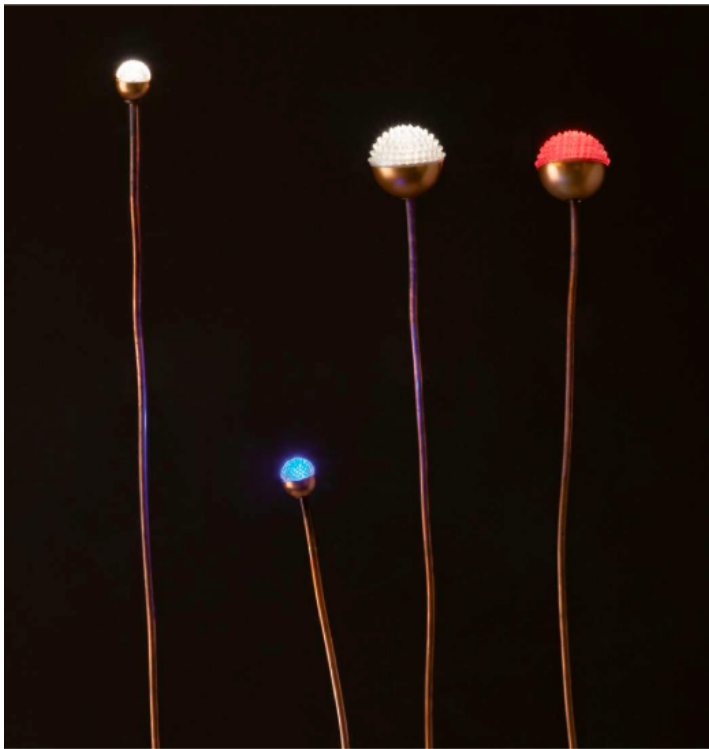

(SAMPLE) Outdoor wall lamp in satined steel & double integrated light source in 2700°k White.

Quantity: 1

SOFFIO OUTDOOR FLOOR LAMP

MADE IN ITALY BY ANTONANGELI

2.5 Dia x 72.5 H (8x10 base)

(SAMPLE) Outdoor lamp with a flexible copper rod with copper base. Silicone diffuser with a 3000°K white light source.

Quantity: 1

SOFFIO OUTDOOR FLOOR LAMP

MADE IN ITALY BY ANTONANGELI

5 Dia x 75 H (8x10 base)

(SAMPLE) Outdoor lamp with a flexible copper rod with copper base. Silicone diffuser with a red light source.

Quantity: 1

F3P

SOFFIO OUTDOOR FLOOR LAMP

MADE IN ITALY BY ANTONANGELI

5 Dia x 65 + 20 H

(SAMPLE) Outdoor lamp with a flexible copper rod, included picket. Silicone diffuser with a 2700°K white light source.

Quantity: 1

(SAMPLE) Outdoor lamp with a flexible copper rod, included picket. Silicone diffuser with a red light source.

Quantity: 1

CONCRETA OUTDOOR FLOOR LAMP

MADE IN ITALY BY ANTONANGELI

21 Diameter x 20 H

Outdoor fixed lamp with structure in natural concrete, LED lighting system.