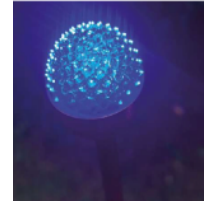

F3P

SOFFIO OUTDOOR FLOOR LAMP

MADE IN ITALY BY ANTONANGELI

5 Dia x 65 + 20 H

(SAMPLE) Outdoor lamp with a flexible copper rod, included picket. Silicone diffuser with a 2700°K white light source.

Quantity: 1

F3P

SOFFIO OUTDOOR FLOOR LAMP

MADE IN ITALY BY ANTONANGELI

5 Dia x 65 + 20 H

(SAMPLE) Outdoor lamp with a flexible copper rod, included picket. Silicone diffuser with a blue light source.

Quantity: 1

F1P

SOFFIO OUTDOOR FLOOR LAMP
MADE IN ITALY BY ANTONANGELI

2.5 Dia x 62.5 + 20 H

(SAMPLE) Outdoor lamp with a flexible copper rod, included picket. Silicone diffuser with a blue light source.

Quantity: 1

F1P

SOFFIO OUTDOOR FLOOR LAMP
MADE IN ITALY BY ANTONANGELI

2.5 Dia x 62.5 + 20 H

(SAMPLE) Outdoor lamp with a flexible copper rod, included picket. Silicone diffuser with a red light source.

Quantity: 1

CONCRETA OUTDOOR FLOOR LAMP

MADE IN ITALY BY ANTONANGELI

21 Diameter x 20 H

Outdoor fixed lamp with structure in natural concrete, LED lighting system.