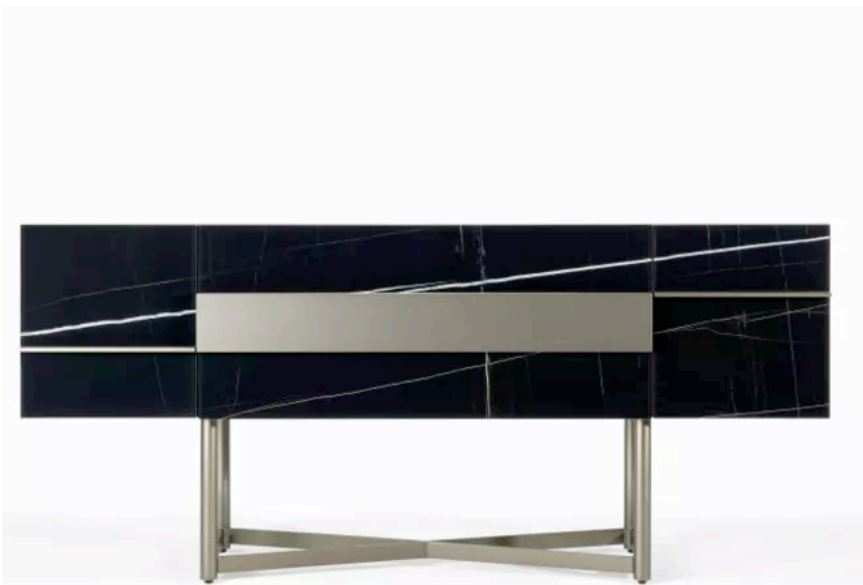

## LONDON SIDEBOARD MADE IN ITALY BY REFLEX

201 x 46.5 x 74.5 H

4 door glass sideboard, 2 central doors and a section of the back with London engravings. Beveled top in etched Sahara marble glass & bronze finish, the beveled base and metal legs also in bronze finish. Includes LED with sensor switch.

## MUSA SIDEBOARD MADE IN ITALY BY REFLEX

220 x 45 x 80 H

Sideboard with 2 side doors and 1 central drop down door finished in etched Sahara marble glass with handle and base finished in bronze 100M.

Quantity: 1

210 x 56 x 85H

3 door sideboard with a brass 104M finish. Interior includes a glass shelf behind each door. Legs in transparent glass.

Quantity: 1

**NEW VICTOR SIDEBOARD**  
MADE IN ITALY BY OPERA CONTEMPORARY