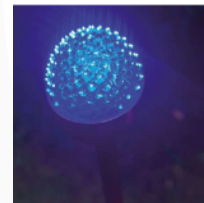

MADE IN ITALY BY ANTONANGELI

5 Dia x 75 H (8x10 base)

(SAMPLE) Outdoor lamp with a flexible copper rod with copper base. Silicone diffuser with a red light source.

Quantity: 1

F3P

SOFFIO OUTDOOR FLOOR LAMP

MADE IN ITALY BY ANTONANGELI

5 Dia x 65 + 20 H

(SAMPLE) Outdoor lamp with a flexible copper rod, included picket. Silicone diffuser with a 2700°K white light source.

Quantity: 1

F3P

SOFFIO OUTDOOR FLOOR LAMP

MADE IN ITALY BY ANTONANGELI

5 Dia x 65 + 20 H

(SAMPLE) Outdoor lamp with a flexible copper rod, included picket. Silicone diffuser with a blue light source.

Quantity: 1

F1P

SOFFIO OUTDOOR FLOOR LAMP
MADE IN ITALY BY ANTONANGELI