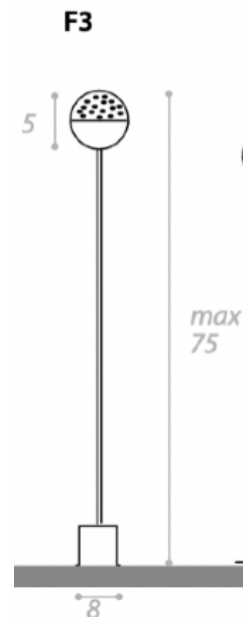

Quantity: 1

TWIN-LED OUTDOOR FLOOR LAMP

MADE IN ITALY BY ANTONANGELI

7.5 x 3.5 / 6 / 26 H

(SAMPLE) Outdoor fixed lamp in black polycarbonate & double integrated light source - 3000°k White + Blue.

Quantity: 1

TWIN-LED OUTDOOR WALL LIGHT

MADE IN ITALY BY ANTONANGELI

7 x 4 / 10 x 7.5 H

(SAMPLE) Outdoor wall lamp in satined steel & double integrated light source in 2700°k White.

Quantity: 1

SOFFIO OUTDOOR FLOOR LAMP

MADE IN ITALY BY ANTONANGELI

2.5 Dia x 72.5 H (8x10 base)

(SAMPLE) Outdoor lamp with a flexible copper rod with copper base. Silicone diffuser with a 3000°K white light source.

Quantity: 1

SOFFIO OUTDOOR FLOOR LAMP