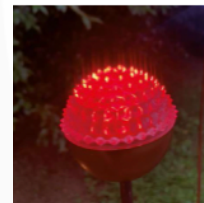

Quantity: 1

REGOLO OUTDOOR CEILING LIGHT
MADE IN ITALY BY ANTONANGELI

7.5 x 27 H

(SAMPLE) Outdoor adjustable lamp in aluminium with a anodizing dark bronze finish & intergrated light source in 3000°k White.

Quantity: 1

TWIN-LED OUTDOOR FLOOR LAMP

MADE IN ITALY BY ANTONANGELI

7.5 x 3.5 / 6 / 26 H

(SAMPLE) Outdoor fixed lamp in black polycarbonate & double integrated light source - 3000°k White + Blue.

Quantity: 1

TWIN-LED OUTDOOR WALL LIGHT

MADE IN ITALY BY ANTONANGELI

7 x 4 / 10 x 7.5 H

(SAMPLE) Outdoor wall lamp in satined steel & double integrated light source in 2700°k White.

Quantity: 1

SOFFIO OUTDOOR FLOOR LAMP

MADE IN ITALY BY ANTONANGELI

2.5 Dia x 72.5 H (8x10 base)

(SAMPLE) Outdoor lamp with a flexible copper rod with copper base. Silicone diffuser with a 3000°K white light source.

Quantity: 1

SOFFIO OUTDOOR FLOOR LAMP