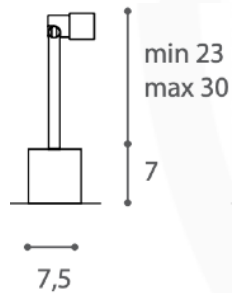

Quantity: 1

REGOLO OUTDOOR CEILING LIGHT
MADE IN ITALY BY ANTONANGELI

7.5 x 27 H

(SAMPLE) Outdoor adjustable lamp in aluminium with a anodizing dark bronze finish & intergrated light source in 3000°k White.