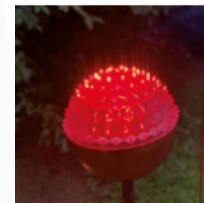

MADE IN ITALY BY ANTONANGELI

5 Dia x 65 + 20 H

(SAMPLE) Outdoor lamp with a flexible copper rod, included picket. Silicone diffuser with a 2700°K white light source.

Quantity: 1

F3P

SOFFIO OUTDOOR FLOOR LAMP

MADE IN ITALY BY ANTONANGELI

5 Dia x 65 + 20 H

(SAMPLE) Outdoor lamp with a flexible copper rod, included picket. Silicone diffuser with a blue light source.

Quantity: 1

F1P

SOFFIO OUTDOOR FLOOR LAMP
MADE IN ITALY BY ANTONANGELI

2.5 Dia x 62.5 + 20 H

(SAMPLE) Outdoor lamp with a flexible copper rod, included picket. Silicone diffuser with a blue light source.

Quantity: 1

F1P

SOFFIO OUTDOOR FLOOR LAMP
MADE IN ITALY BY ANTONANGELI

2.5 Dia x 62.5 + 20 H

(SAMPLE) Outdoor lamp with a flexible copper rod, included picket. Silicone diffuser with a red light source.

Quantity: 1

CONCRETA OUTDOOR FLOOR LAMP

MADE IN ITALY BY ANTONANGELI

21 Diameter x 20 H

Outdoor fixed lamp with structure in natural concrete, LED lighting system.