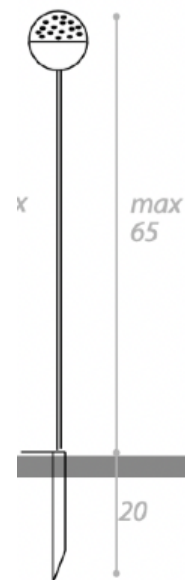

MADE IN ITALY BY ANTONANGELI

5 Dia x 75 H (8x10 base)

(SAMPLE) Outdoor lamp with a flexible copper rod with copper base. Silicone diffuser with a red light source.

Quantity: 1

F3P

SOFFIO OUTDOOR FLOOR LAMP

MADE IN ITALY BY ANTONANGELI

5 Dia x 65 + 20 H

(SAMPLE) Outdoor lamp with a flexible copper rod, included picket. Silicone diffuser with a 2700°K white light source.

Quantity: 1

F3P

SOFFIO OUTDOOR FLOOR LAMP

MADE IN ITALY BY ANTONANGELI

5 Dia x 65 + 20 H

(SAMPLE) Outdoor lamp with a flexible copper rod, included picket. Silicone diffuser with a blue light source.

Quantity: 1

F1P

SOFFIO OUTDOOR FLOOR LAMP
MADE IN ITALY BY ANTONANGELI

2.5 Dia x 62.5 + 20 H

(SAMPLE) Outdoor lamp with a flexible copper rod, included picket. Silicone diffuser with a blue light source.

Quantity: 1

F1P

SOFFIO OUTDOOR FLOOR LAMP
MADE IN ITALY BY ANTONANGELI

2.5 Dia x 62.5 + 20 H