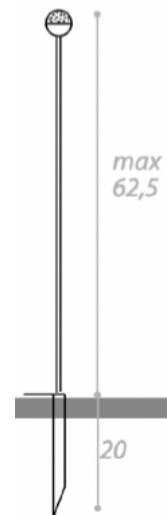

MADE IN ITALY BY ANTONANGELI

5 Dia x 65 + 20 H

(SAMPLE) Outdoor lamp with a flexible copper rod, included picket. Silicone diffuser with a 2700°K white light source.

Quantity: 1

F3P

SOFFIO OUTDOOR FLOOR LAMP

MADE IN ITALY BY ANTONANGELI

5 Dia x 65 + 20 H

(SAMPLE) Outdoor lamp with a flexible copper rod, included picket. Silicone diffuser with a blue light source.

Quantity: 1

F1P

SOFFIO OUTDOOR FLOOR LAMP
MADE IN ITALY BY ANTONANGELI

2.5 Dia x 62.5 + 20 H

(SAMPLE) Outdoor lamp with a flexible copper rod, included picket. Silicone diffuser with a blue light source.

Quantity: 1

F1P

SOFFIO OUTDOOR FLOOR LAMP
MADE IN ITALY BY ANTONANGELI

2.5 Dia x 62.5 + 20 H

(SAMPLE) Outdoor lamp with a flexible copper rod, included picket. Silicone diffuser with a red light source.

Quantity: 1

CONCRETA OUTDOOR FLOOR LAMP

MADE IN ITALY BY ANTONANGELI

21 Diameter x 20 H

Outdoor fixed lamp with structure in natural concrete, LED lighting system.