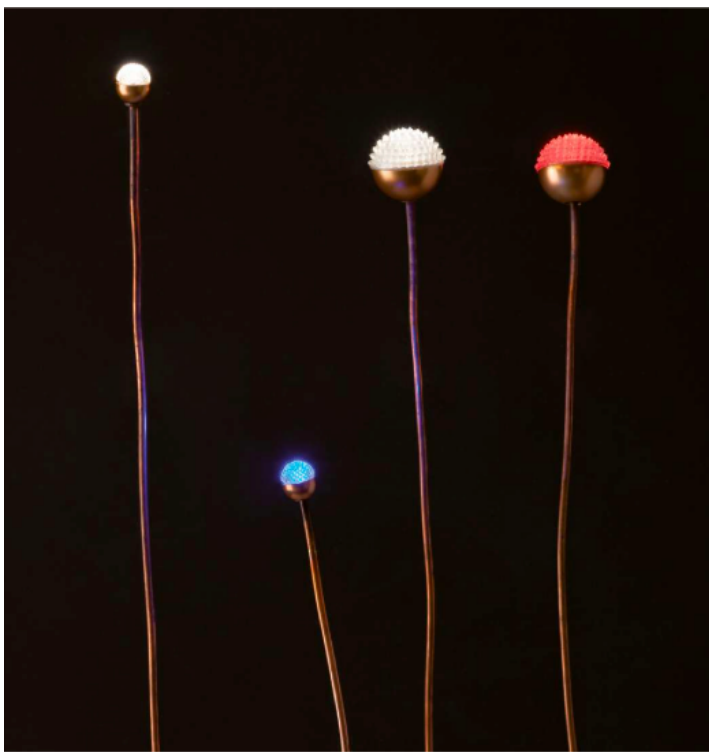

SOFFIO OUTDOOR FLOOR LAMP

MADE IN ITALY BY ANTONANGELI

2.5 Dia x 72.5 H (8x10 base)

(SAMPLE) Outdoor lamp with a flexible copper rod with copper base. Silicone diffuser with a 3000°K white light source.

Quantity: 1