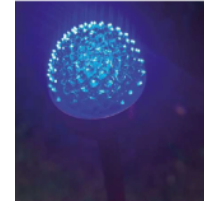

MADE IN ITALY BY ANTONANGELI

5 Dia x 65 + 20 H

(SAMPLE) Outdoor lamp with a flexible copper rod, included picket. Silicone diffuser with a 2700°K white light source.

Quantity: 1

F3P

SOFFIO OUTDOOR FLOOR LAMP

MADE IN ITALY BY ANTONANGELI

5 Dia x 65 + 20 H

(SAMPLE) Outdoor lamp with a flexible copper rod, included picket. Silicone diffuser with a blue light source.

Quantity: 1

F1P

SOFFIO OUTDOOR FLOOR LAMP
MADE IN ITALY BY ANTONANGELI

2.5 Dia x 62.5 + 20 H

(SAMPLE) Outdoor lamp with a flexible copper rod, included picket. Silicone diffuser with a blue light source.

Quantity: 1

F1P

SOFFIO OUTDOOR FLOOR LAMP
MADE IN ITALY BY ANTONANGELI

2.5 Dia x 62.5 + 20 H

(SAMPLE) Outdoor lamp with a flexible copper rod, included picket. Silicone diffuser with a red light source.

Quantity: 1

CONCRETA OUTDOOR FLOOR LAMP

MADE IN ITALY BY ANTONANGELI

21 Diameter x 20 H

Outdoor fixed lamp with structure in natural concrete, LED lighting system.