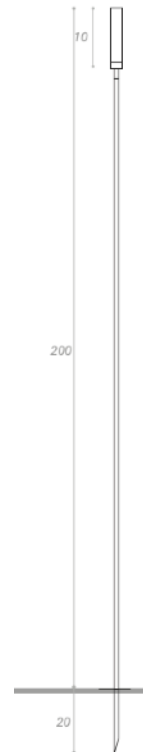

SARSFIELD BROOKE LTD

Level 2, 155-165 The Strand, Parnell

www.sarsfieldbrooke.co.nz

GIUNCO OUTDOOR FLOOR LAMP
MADE IN ITALY BY ANTONANGELI

50 + 20cm H

Outdoor lamp with a thin natural copper structure with pike and etched Borosilicate glass diffuser.
LED G4 12V Lamp

Quantity: 3 + **1 SAMPLE**

GIUNCO OUTDOOR FLOOR LAMP
MADE IN ITALY BY ANTONANGELI

200 + 20cm H

Outdoor lamp with a thin natural copper structure with pike and etched Borosilicate glass diffuser.
LED G4 12V Lamp

Quantity: 1

TWIN-LED OUTDOOR FLOOR LAMP

MADE IN ITALY BY ANTONANGELI

7.5 x 3.5 / 6 / 26 H

(SAMPLE) Outdoor fixed lamp in black polycarbonate & double integrated light source - 3000°k White + Blue.

Quantity: 1