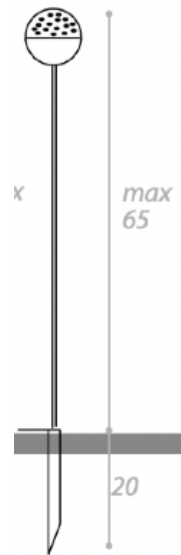

Quantity: 1

TWIN-LED OUTDOOR FLOOR LAMP

MADE IN ITALY BY ANTONANGELI

7.5 x 3.5 / 6 / 26 H

(SAMPLE) Outdoor fixed lamp in black polycarbonate & double integrated light source - 3000°k White + Blue.

Quantity: 1

MADE IN ITALY BY ANTONANGELI

2.5 Dia x 72.5 H (8x10 base)

(SAMPLE) Outdoor lamp with a flexible copper rod with copper base. Silicone diffuser with a 3000°K white light source.

Quantity: 1

SOFFIO OUTDOOR FLOOR LAMP

MADE IN ITALY BY ANTONANGELI

5 Dia x 75 H (8x10 base)

(SAMPLE) Outdoor lamp with a flexible copper rod with copper base. Silicone diffuser with a red light source.

Quantity: 1

F3P

SOFFIO OUTDOOR FLOOR LAMP

MADE IN ITALY BY ANTONANGELI

5 Dia x 65 + 20 H

(SAMPLE) Outdoor lamp with a flexible copper rod, included picket. Silicone diffuser with a 2700°K white light source.

Quantity: 1

F3P

SOFFIO OUTDOOR FLOOR LAMP