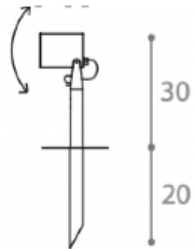

CU BOX OUTDOOR FLOOR LAMP

MADE IN ITALY BY ANTONANGELI

30 + 20cm H

(SAMPLE) Outdoor fixed lamp in black painted aluminium with epoxy powder & intergrated light source.

Quantity: 1