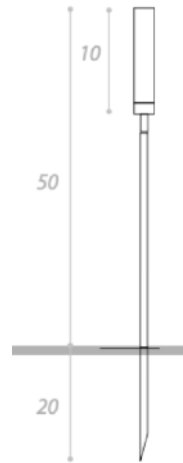

GIUNCO OUTDOOR FLOOR LAMP
MADE IN ITALY BY ANTONANGELI

50 + 20cm H

Outdoor lamp with a thin natural copper structure with pike and etched Borosilicate glass diffuser.
LED G4 12V Lamp

Quantity: 3 + **1 SAMPLE**