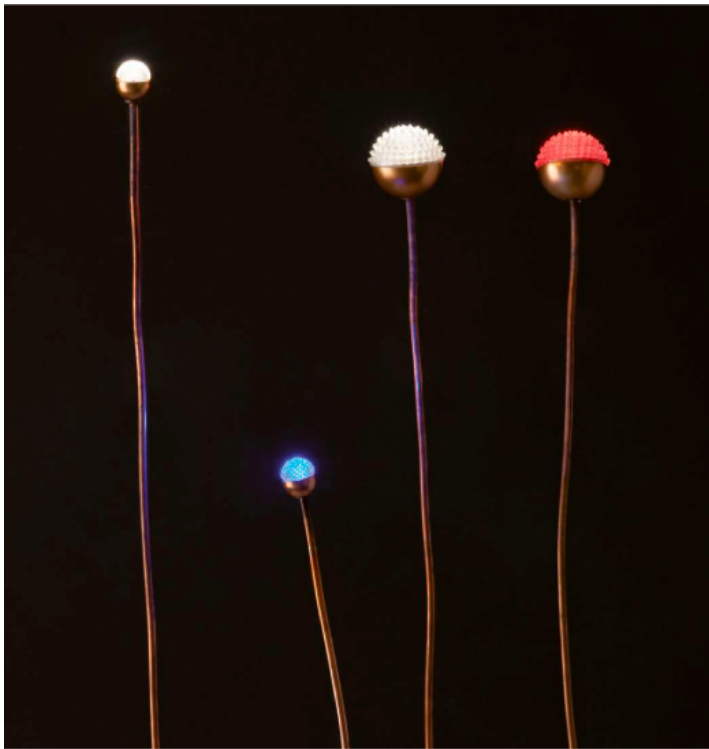

Quantity: 3 + **1 SAMPLE**

GIUNCO OUTDOOR FLOOR LAMP
MADE IN ITALY BY ANTONANGELI

200 + 20cm H

Outdoor lamp with a thin natural copper structure with pike and etched Borosilicate glass diffuser.
LED G4 12V Lamp

MADE IN ITALY BY ANTONANGELI

2.5 Dia x 72.5 H (8x10 base)

(SAMPLE) Outdoor lamp with a flexible copper rod with copper base. Silicone diffuser with a 3000°K white light source.

Quantity: 1

SOFFIO OUTDOOR FLOOR LAMP

MADE IN ITALY BY ANTONANGELI

5 Dia x 75 H (8x10 base)

(SAMPLE) Outdoor lamp with a flexible copper rod with copper base. Silicone diffuser with a red light source.

Quantity: 1

F3P

SOFFIO OUTDOOR FLOOR LAMP

(SAMPLE) Outdoor lamp with a flexible copper rod, included picket. Silicone diffuser with a red light source.

Quantity: 1

CONCRETA OUTDOOR FLOOR LAMP

MADE IN ITALY BY ANTONANGELI

21 Diameter x 20 H

Outdoor fixed lamp with structure in natural concrete, LED lighting system.