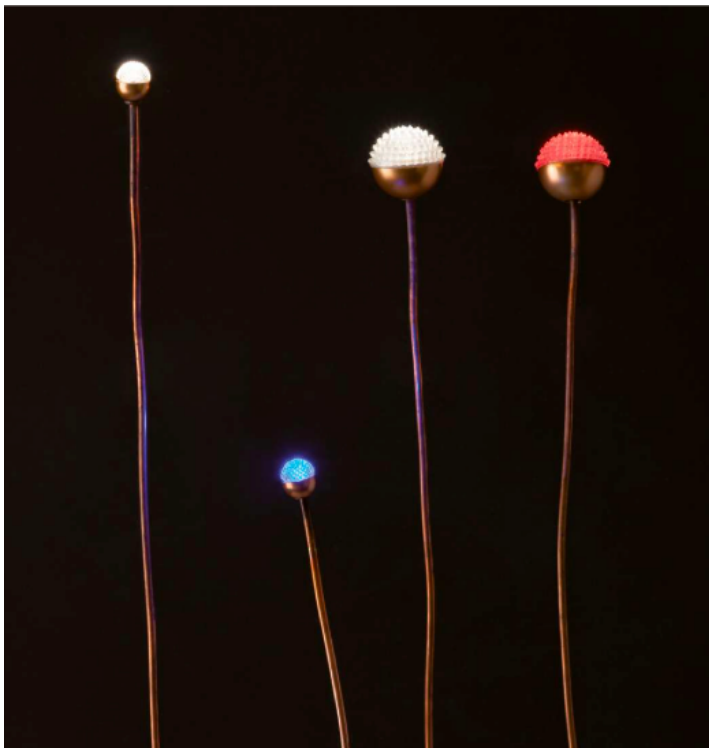

MADE IN ITALY BY ANTONANGELI

2.5 Dia x 72.5 H (8x10 base)

(SAMPLE) Outdoor lamp with a flexible copper rod with copper base. Silicone diffuser with a 3000°K white light source.

Quantity: 1

SOFFIO OUTDOOR FLOOR LAMP

MADE IN ITALY BY ANTONANGELI

5 Dia x 75 H (8x10 base)

(SAMPLE) Outdoor lamp with a flexible copper rod with copper base. Silicone diffuser with a red light source.

Quantity: 1

F3P

SOFFIO OUTDOOR FLOOR LAMP

MADE IN ITALY BY ANTONANGELI

5 Dia x 65 + 20 H

(SAMPLE) Outdoor lamp with a flexible copper rod, included picket. Silicone diffuser with a 2700°K white light source.

Quantity: 1

F3P

SOFFIO OUTDOOR FLOOR LAMP

(SAMPLE) Outdoor lamp with a flexible copper rod, included picket. Silicone diffuser with a red light source.

Quantity: 1

CONCRETA OUTDOOR FLOOR LAMP

MADE IN ITALY BY ANTONANGELI

21 Diameter x 20 H

Outdoor fixed lamp with structure in natural concrete, LED lighting system.