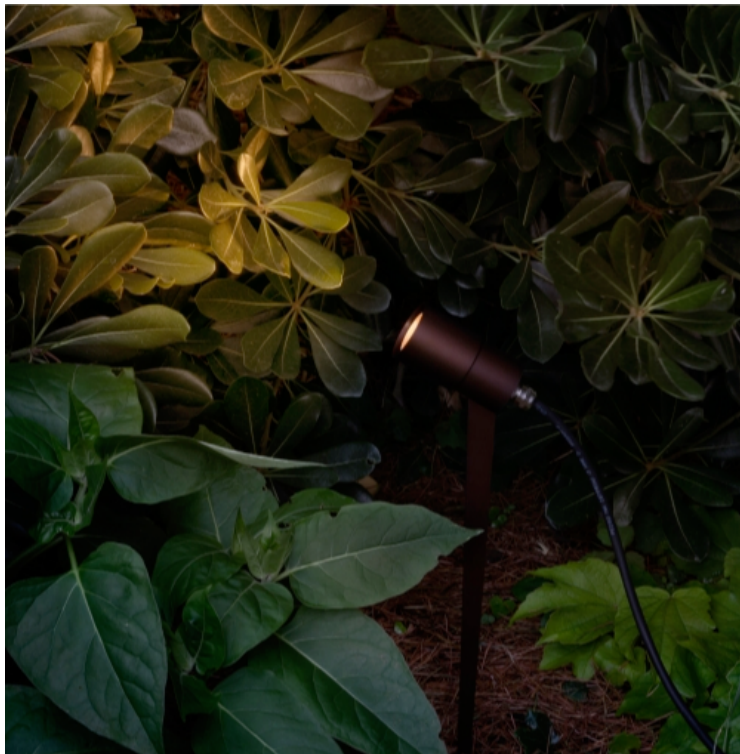

Quantity: 3 + **1 SAMPLE**

GIUNCO OUTDOOR FLOOR LAMP
MADE IN ITALY BY ANTONANGELI

200 + 20cm H

Outdoor lamp with a thin natural copper structure with pike and etched Borosilicate glass diffuser.
LED G4 12V Lamp

Quantity: 4

REGOLO OUTDOOR CEILING LIGHT
MADE IN ITALY BY ANTONANGELI

50 H

(SAMPLE) Outdoor adjustable ceiling light in aluminium with a anodizing dark bronze finish & intergrated light source in 3000°k White.

Quantity: 1

REGOLO OUTDOOR CEILING LIGHT
MADE IN ITALY BY ANTONANGELI

7.5 x 27 H

(SAMPLE) Outdoor adjustable lamp in aluminium with a anodizing dark bronze finish & intergrated light source in 3000°k White.

(SAMPLE) Outdoor lamp with a flexible copper rod, included picket. Silicone diffuser with a red light source.

Quantity: 1

CONCRETA OUTDOOR FLOOR LAMP

MADE IN ITALY BY ANTONANGELI

21 Diameter x 20 H

Outdoor fixed lamp with structure in natural concrete, LED lighting system.