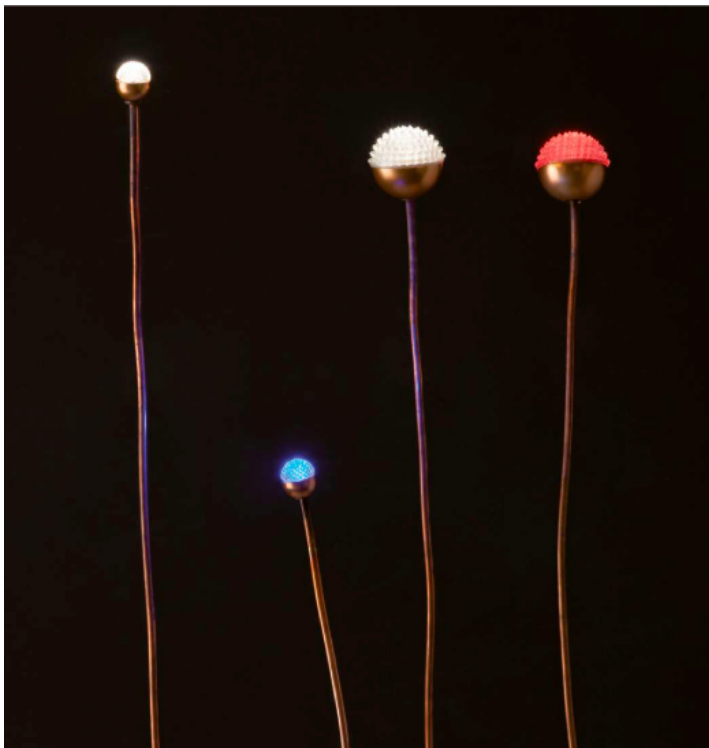

Quantity: 3 + **1 SAMPLE**

GIUNCO OUTDOOR FLOOR LAMP
MADE IN ITALY BY ANTONANGELI

200 + 20cm H

Outdoor lamp with a thin natural copper structure with pike and etched Borosilicate glass diffuser.
LED G4 12V Lamp

MADE IN ITALY BY ANTONANGELI

5 Dia x 65 + 20 H

(SAMPLE) Outdoor lamp with a flexible copper rod, included picket. Silicone diffuser with a blue light source.

Quantity: 1

F1P

SOFFIO OUTDOOR FLOOR LAMP
MADE IN ITALY BY ANTONANGELI

2.5 Dia x 62.5 + 20 H

(SAMPLE) Outdoor lamp with a flexible copper rod, included picket. Silicone diffuser with a blue light source.

Quantity: 1

F1P

SOFFIO OUTDOOR FLOOR LAMP
MADE IN ITALY BY ANTONANGELI

2.5 Dia x 62.5 + 20 H

(SAMPLE) Outdoor lamp with a flexible copper rod, included picket. Silicone diffuser with a red light source.

Quantity: 1

CONCRETA OUTDOOR FLOOR LAMP

MADE IN ITALY BY ANTONANGELI

21 Diameter x 20 H

Outdoor fixed lamp with structure in natural concrete, LED lighting system.