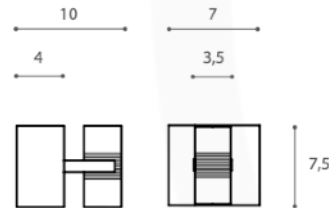

Quantity: 1

TWIN-LED OUTDOOR FLOOR LAMP

MADE IN ITALY BY ANTONANGELI

7.5 x 3.5 / 6 / 26 H

(SAMPLE) Outdoor fixed lamp in black polycarbonate & double integrated light source - 3000°k White + Blue.

Quantity: 1