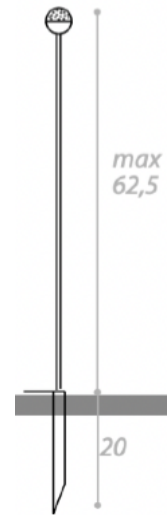

MADE IN ITALY BY ANTONANGELI

5 Dia x 65 + 20 H

(SAMPLE) Outdoor lamp with a flexible copper rod, included picket. Silicone diffuser with a 2700°K white light source.

Quantity: 1

F3P

SOFFIO OUTDOOR FLOOR LAMP

MADE IN ITALY BY ANTONANGELI

5 Dia x 65 + 20 H

(SAMPLE) Outdoor lamp with a flexible copper rod, included picket. Silicone diffuser with a blue light source.

Quantity: 1

F1P

SOFFIO OUTDOOR FLOOR LAMP
MADE IN ITALY BY ANTONANGELI

2.5 Dia x 62.5 + 20 H

(SAMPLE) Outdoor lamp with a flexible copper rod, included picket. Silicone diffuser with a blue light source.

Quantity: 1

F1P

SOFFIO OUTDOOR FLOOR LAMP
MADE IN ITALY BY ANTONANGELI

2.5 Dia x 62.5 + 20 H

(SAMPLE) Outdoor lamp with a flexible copper rod, included picket. Silicone diffuser with a red light source.

Quantity: 1

CONCRETA OUTDOOR FLOOR LAMP

MADE IN ITALY BY ANTONANGELI

21 Diameter x 20 H

Outdoor fixed lamp with structure in natural concrete, LED lighting system.