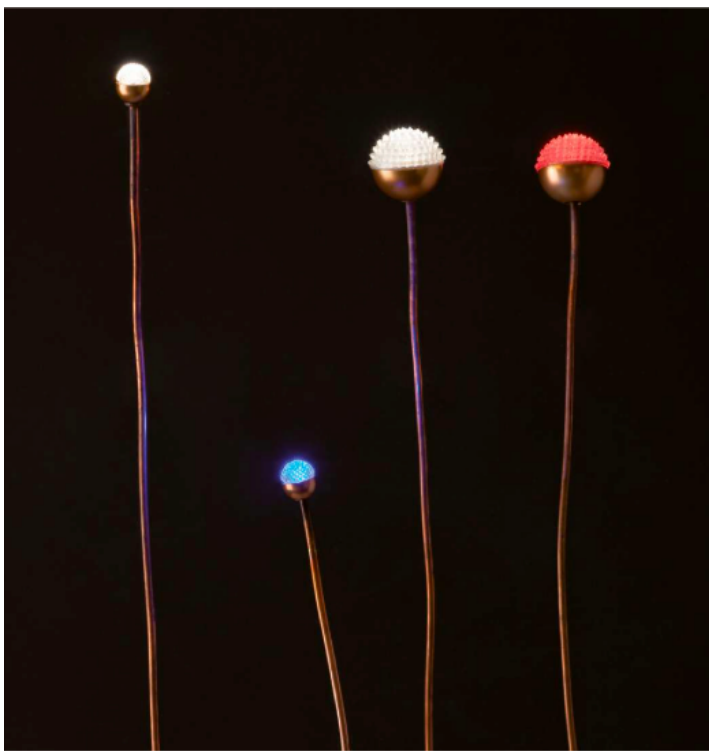

MADE IN ITALY BY ANTONANGELI

5 Dia x 75 H (8x10 base)

(SAMPLE) Outdoor lamp with a flexible copper rod with copper base. Silicone diffuser with a red light source.

Quantity: 1

F3P

SOFFIO OUTDOOR FLOOR LAMP

MADE IN ITALY BY ANTONANGELI

5 Dia x 65 + 20 H

(SAMPLE) Outdoor lamp with a flexible copper rod, included picket. Silicone diffuser with a 2700°K white light source.

Quantity: 1

F3P

SOFFIO OUTDOOR FLOOR LAMP

MADE IN ITALY BY ANTONANGELI

5 Dia x 65 + 20 H

(SAMPLE) Outdoor lamp with a flexible copper rod, included picket. Silicone diffuser with a blue light source.

Quantity: 1

F1P

SOFFIO OUTDOOR FLOOR LAMP
MADE IN ITALY BY ANTONANGELI

(SAMPLE) Outdoor lamp with a flexible copper rod, included picket. Silicone diffuser with a red light source.

Quantity: 1

CONCRETA OUTDOOR FLOOR LAMP

MADE IN ITALY BY ANTONANGELI

21 Diameter x 20 H

Outdoor fixed lamp with structure in natural concrete, LED lighting system.