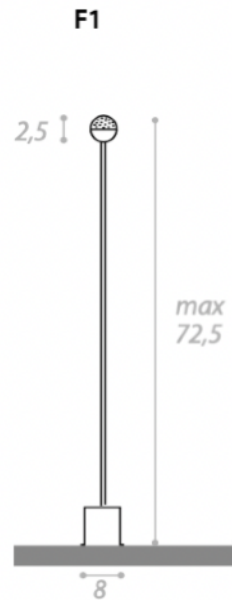

Quantity: 1

TWIN-LED OUTDOOR FLOOR LAMP

MADE IN ITALY BY ANTONANGELI

7.5 x 3.5 / 6 / 26 H

(SAMPLE) Outdoor fixed lamp in black polycarbonate & double integrated light source - 3000°k White + Blue.

Quantity: 1

TWIN-LED OUTDOOR WALL LIGHT

MADE IN ITALY BY ANTONANGELI

7 x 4 / 10 x 7.5 H

(SAMPLE) Outdoor wall lamp in satined steel & double integrated light source in 2700°k White.

Quantity: 1

SOFFIO OUTDOOR FLOOR LAMP

MADE IN ITALY BY ANTONANGELI

2.5 Dia x 72.5 H (8x10 base)

(SAMPLE) Outdoor lamp with a flexible copper rod with copper base. Silicone diffuser with a 3000°K white light source.

Quantity: 1

SOFFIO OUTDOOR FLOOR LAMP