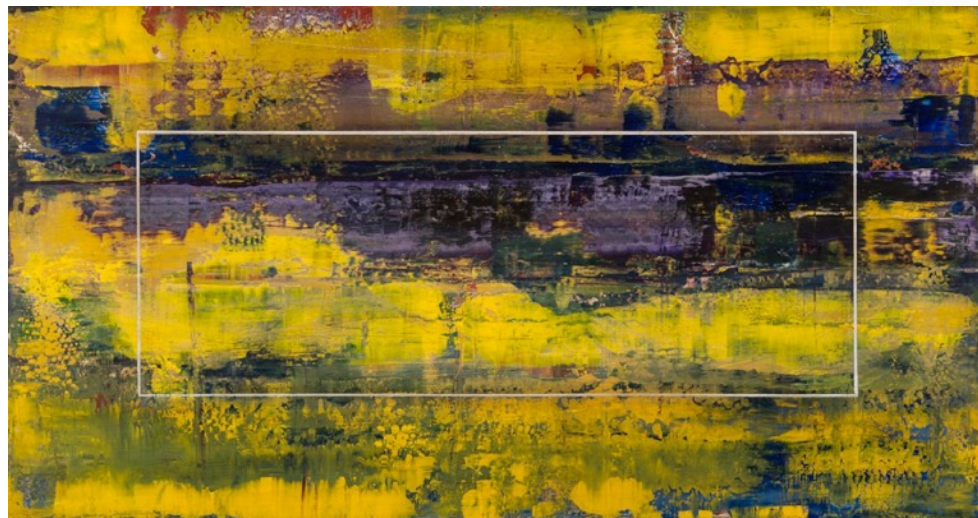

TERRENO AMARILLO ARTWORK
NOVOCUADRO OF SPAIN

150 x 80cm

Work on wood with no frame by Javier Torres.

Quantity: 1