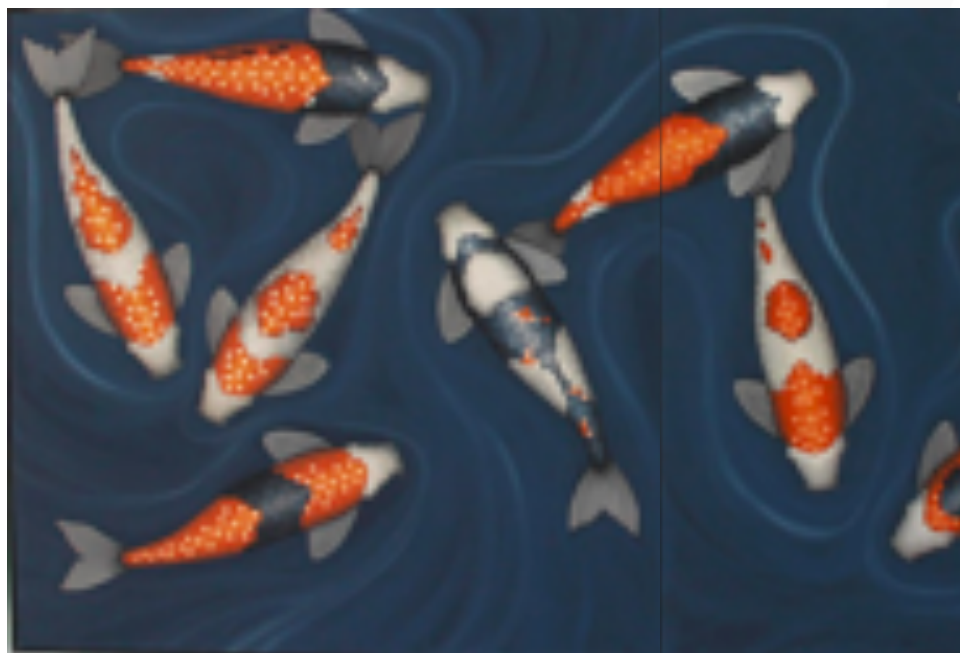

KOI III ARTWORK

NOVOCUADRO OF SPAIN

160 x 120cm

Work on canvas with a light grey gutter frame by Jacqui Ashworth.

Quantity: 1