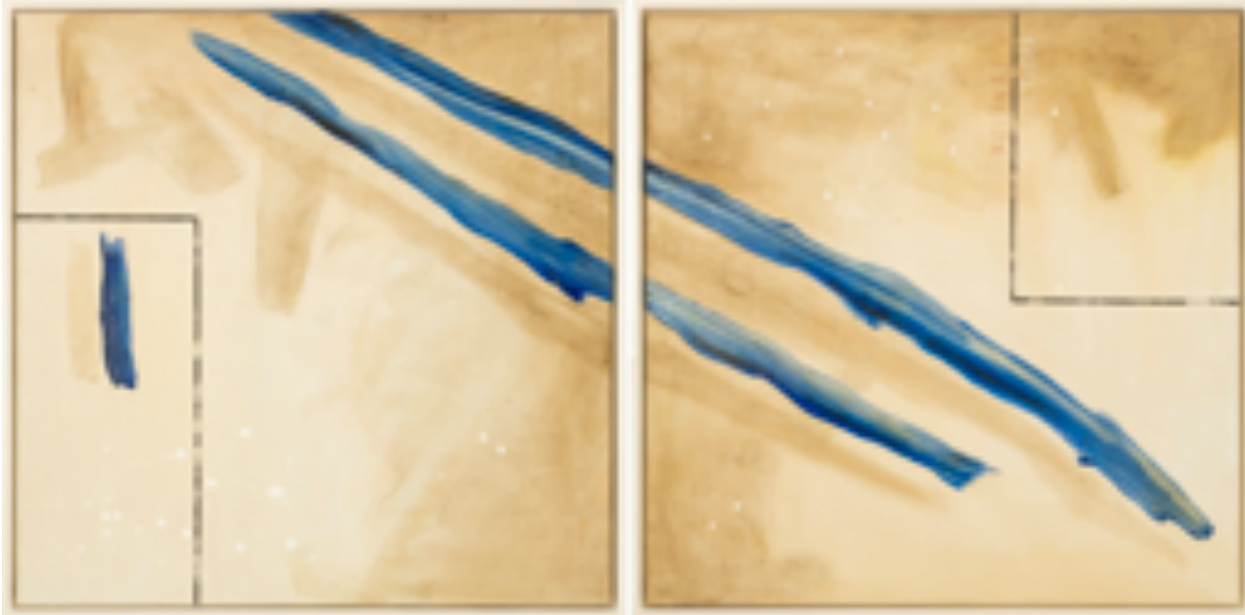

Quantity: 1 of each

ELEVATION IN BLUE I & II
NOVOCUADRO OF SPAIN

120 x 120cm each

Work on canvas with a NC13 white frame by Danny Rorson

Quantity: 1 of each

PEOPLE VI ARTWORK
NOVOCUADRO OF SPAIN

120 x 120cm