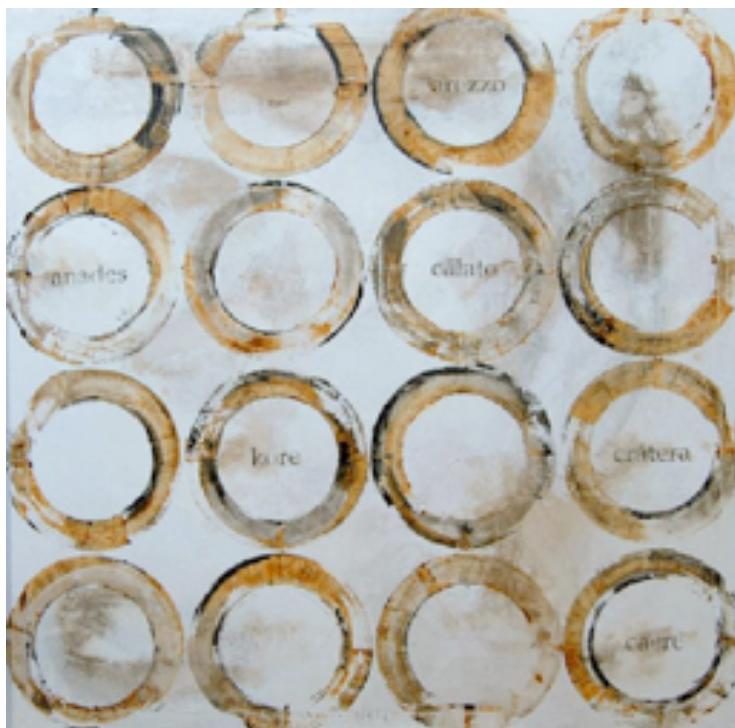

JM 016 ARTWORK

NOVOCUADRO OF SPAIN

120 x 120cm

Work on canvas with a 835/70020 dark oak frame. By Javier Mateos

Quantity: 1