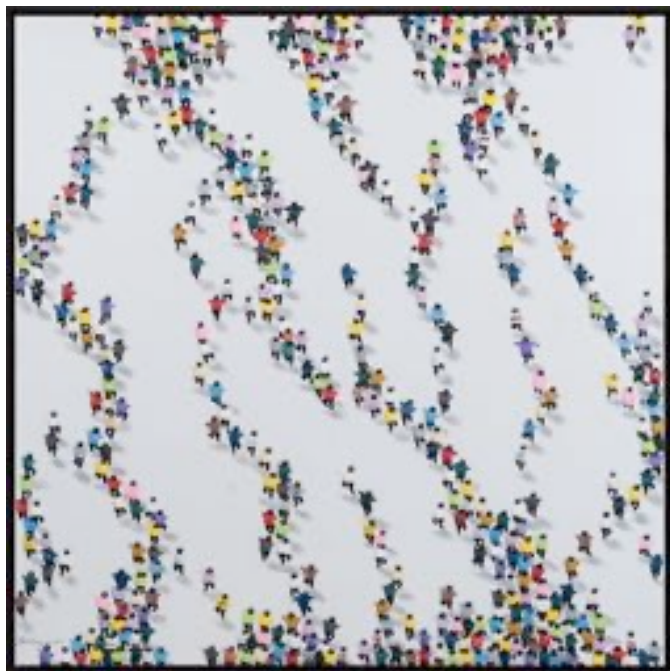

Quantity: 1 of each

ELEVATION IN BLUE I & II
NOVOCUADRO OF SPAIN

120 x 120cm each

Work on canvas with a NC13 white frame by Danny Rorson

Quantity: 1 of each

PEOPLE VI ARTWORK
NOVOCUADRO OF SPAIN

120 x 120cm