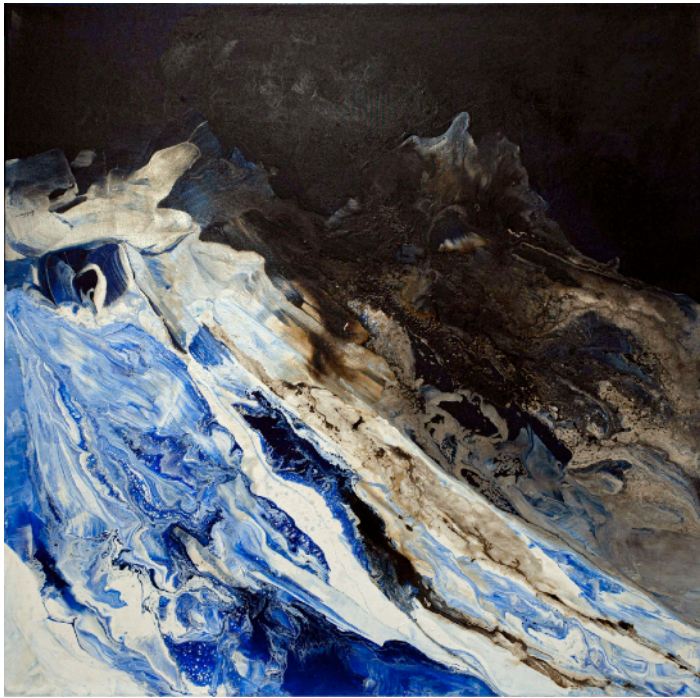

GEODA ARTWORK
NOVOCUADRO OF SPAIN

120 x 120cm

Work on canvas with a dark oak frame by Lucia Lago.

Quantity: 1