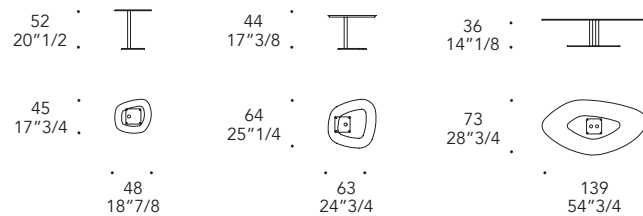

finitura/finish

101M Titanium satinato
101M Satin titanium

100M Bronze
100M Bronze

Vetro marmo
Marble glass
MARMOREFLEX®

MATERIAL SHEET-D

Vetro Legno
Wood glass
LEGNOREFLEX®

MATERIAL SHEET-D

sp./thick 10+4 mm.
filo Wing/Wing edge