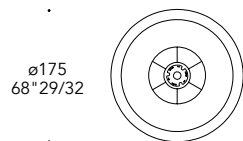

## CORPO SHADE | 3

Vetro Marmo  
Marble glass  
**MARMOREFLEX®**  
h. 40 mm

- Sistema Led / Led system

STRIP 24V nella cornice e 3x3W spot 12V nel rosone  
STRIP 24V in the frame - 3x3W spot 12V in the ceiling rose

Ø 70 : 60 W

Ø 120: 300W

Ø 175: 390W

Internal hole: Ø 18  
frame on internal hole only

Internal hole: Ø 75

Internal hole: Ø 75