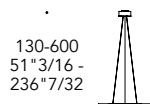

## CORPO SHADE | 3

Vetro Marmo  
Marble glass  
**MARMOREFLEX®**  
h. 40 mm

- Sistema Led / Led system

STRIP 24V nella cornice e 3x3W spot 12V nel rosone  
STRIP 24V in the frame - 3x3W spot 12V in the ceiling rose

Ø 70 : 60 W

Ø 120: 300W

Ø 175: 390W

Internal hole: Ø 18  
frame on internal hole only

Internal hole: Ø 75

Internal hole: Ø 75