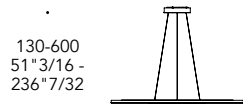

## CORPO SHADE | 3

Vetro Marmo  
Marble glass  
**MARMOREFLEX®**  
h. 40 mm

- Sistema Led / Led system

STRIP 24V nella cornice e 3x3W spot 12V nel rosone  
STRIP 24V in the frame - 3x3W spot 12V in the ceiling rose

Ø 70 : 60 W

Ø 120: 300W

Ø 175: 390W

Internal hole: Ø 18  
frame on internal hole only

Internal hole: Ø 75

Internal hole: Ø 75