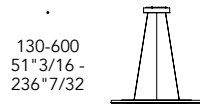

## CORPO SHADE | 3

Vetro Marmo  
Marble glass  
**MARMOREFLEX®**  
h. 40 mm

- Sistema Led / Led system

STRIP 24V nella cornice e 3x3W spot 12V nel rosone  
STRIP 24V in the frame - 3x3W spot 12V in the ceiling rose

Ø 70 : 60 W

Ø 120: 300W

Ø 175: 390W

Internal hole: Ø 18  
frame on internal hole only

Internal hole: Ø 75

Internal hole: Ø 75