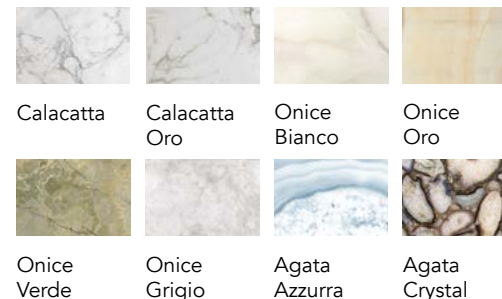

CORPO SHADE | 3

Vetro Marmo
Marble glass
MARMOREFLEX®
h. 40 mm

- Sistema Led / Led system

STRIP 24V nella cornice e 3x3W spot 12V nel rosone
STRIP 24V in the frame - 3x3W spot 12V in the ceiling rose

Ø 70 : 60 W

Ø 120: 300W

Ø 175: 390W

Internal hole: Ø 18
frame on internal hole only

Internal hole: Ø 75

Internal hole: Ø 75