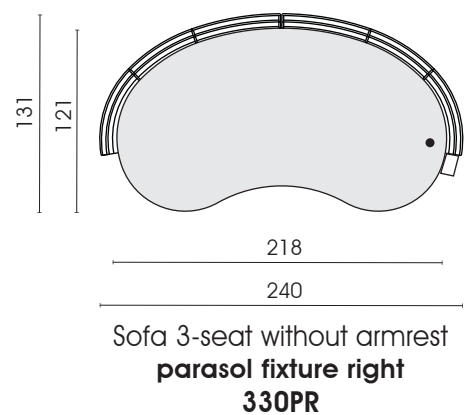

***Attention! ø of parasol fixture: up to 4 cm / recommended ø of parasol: 150-200 cm**

Each piece of furniture is handmade and unique. Deviations to the listed measurements may be caused by:
1. different upholstery materials (fabric, leather), 2. processing of ticking mats, 3. the pressure to combine individual parts, etc.
The seat comfort of a sofa type with larger seat depth usually differs from one with lower depth.