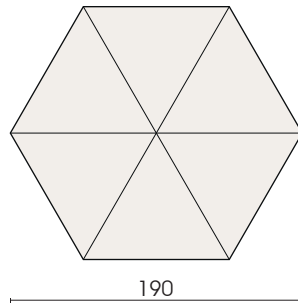

Parasol

Parasol, nature
ø 190
P190

Outdoor Cushion

Zipper piping:
optionally in the colours
black, red, nature
or light grey

Protective cover (Waterproof):

Protective cover for type 330 / 330P / 330PL / 330PR: SH330

Protective cover for type 550F: SH550