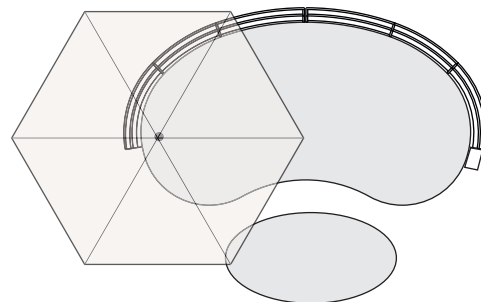

Combination

- Type 330PL
- Type 550
- Type P190

Each piece of furniture is handmade and unique. Deviations to the listed measurements may be caused by:

1. different upholstery materials (fabric, leather), 2. processing of ticking mats, 3. the pressure to combine individual parts, etc.
2. The seat comfort of a sofa type with larger seat depth usually differs from one with lower depth.