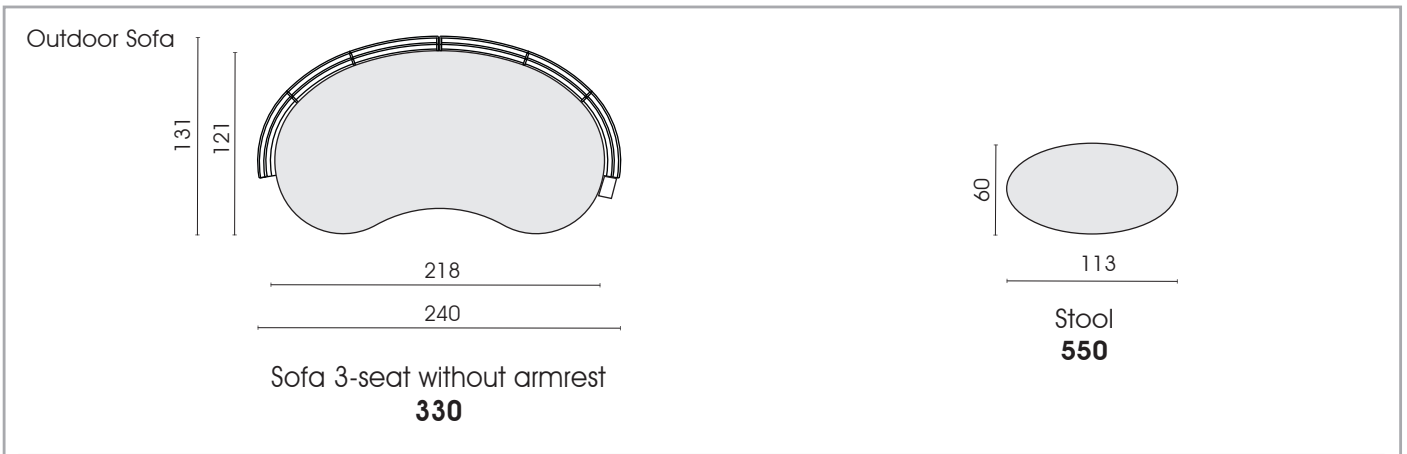

Please specify when ordering.

Back, braided

	Colour: nature	Colour: black
Braided back	x	x

ATTENTION!
The colour of braided back must be specified with order!

BRAID VARIATIONS:

COLOUR: NATURE

COLOUR: BLACK

*Model OD1520 Lagoon is also available as indoor product!
 For further informations refer to product information 1520 Lagoon.*

***Attention! ø of parasol fixture: up to 4 cm / recommended ø of parasol: 150-200 cm**

Each piece of furniture is handmade and unique. Deviations to the listed measurements may be caused by:
1. different upholstery materials (fabric, leather), 2. processing of ticking mats, 3. the pressure to combine individual parts, etc.
The seat comfort of a sofa type with larger seat depth usually differs from one with lower depth.