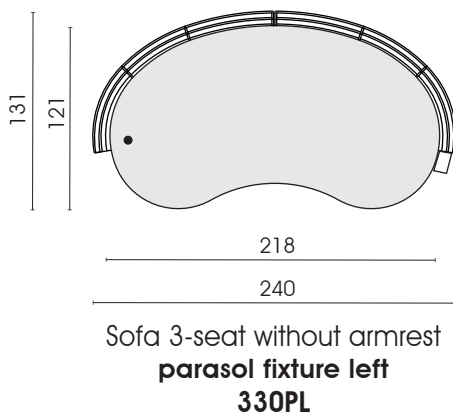

***Attention! ø of parasol fixture: up to 4 cm / recommended ø of parasol: 150-200 cm**

Each piece of furniture is handmade and unique. Deviations to the listed measurements may be caused by:
1. different upholstery materials (fabric, leather), 2. processing of ticking mats, 3. the pressure to combine individual parts, etc.
The seat comfort of a sofa type with larger seat depth usually differs from one with lower depth.