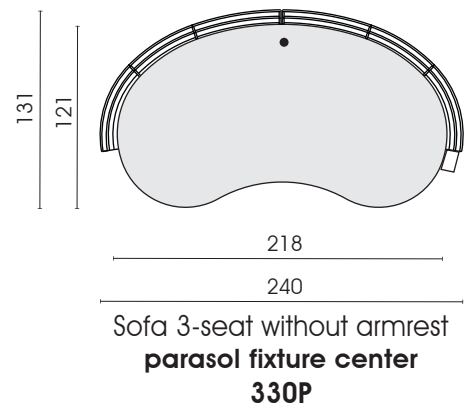

***Attention! ø of parasol fixture: up to 4 cm / recommended ø of parasol: 150-200 cm**

Each piece of furniture is handmade and unique. Deviations to the listed measurements may be caused by:
1. different upholstery materials (fabric, leather), 2. processing of ticking mats, 3. the pressure to combine individual parts, etc.
The seat comfort of a sofa type with larger seat depth usually differs from one with lower depth.