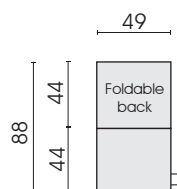

Please specify when ordering.

Side view **type 572**

Side view **type 584**

□ = Label

Functional seat cushion
39 x 78
572

Functional seat cushion
49 x 88
584

Each piece of furniture is handmade and unique. Deviations to the listed measurements may be caused by:
1. different upholstery materials (fabric, leather), 2. processing of ticking mats, 3. the pressure to combine individual parts, etc.
The seat comfort of a sofa type with larger seat depth usually differs from one with lower depth.