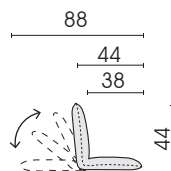

Processing options of main seam / decorative seam					
	Plain seam	Lap seam	KR* (zipper piping) extra charge	Overcast seam extra charge	Piping
					
Outdoor fabric	x				
Outdoor leather	x				

*Zipper piping: optionally in the colours black, red, nature or light grey.

Please specify when ordering.

Side view **type 572**

Side view **type 584**

□ = Label

Functional seat cushion
39 x 78
572

Functional seat cushion
49 x 88
584

Each piece of furniture is handmade and unique. Deviations to the listed measurements may be caused by:
1. different upholstery materials (fabric, leather), 2. processing of ticking mats, 3. the pressure to combine individual parts, etc.
The seat comfort of a sofa type with larger seat depth usually differs from one with lower depth.