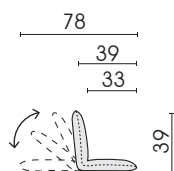

Please specify when ordering.

Side view **type 572**

Side view **type 584**

□ = Label

Functional seat cushion
39 x 78
572

Functional seat cushion
49 x 88
584

Each piece of furniture is handmade and unique. Deviations to the listed measurements may be caused by:
1. different upholstery materials (fabric, leather), 2. processing of ticking mats, 3. the pressure to combine individual parts, etc.
The seat comfort of a sofa type with larger seat depth usually differs from one with lower depth.