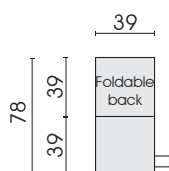

Please specify when ordering.

Side view **type 572**

Side view **type 584**

□ = Label

Functional seat cushion
39 x 78
572

Functional seat cushion
49 x 88
584

Each piece of furniture is handmade and unique. Deviations to the listed measurements may be caused by:
1. different upholstery materials (fabric, leather), 2. processing of ticking mats, 3. the pressure to combine individual parts, etc.
The seat comfort of a sofa type with larger seat depth usually differs from one with lower depth.