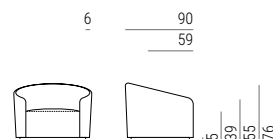

Moon

DESIGN
STUDIO MARELLI
2019

Divani
Sofas

Pouf e accessori
Ottomans and accessories

9MN101
L98 P90 H76

9MN206
L106 P90 H76

9MN102
Ø60 H40

Cuscino in piuma
senza fascia
*Feather back cushion
without band*