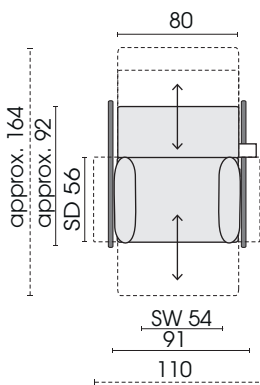

Ceiling height: 230-250 cm

Floor distance: min. 4 cm

5 adjustment possibilities in 5 cm steps:

Possible ceiling heights: 230/235/240/245/250. Attention! A floor distance of 4 cm or more must be ensured.

Model 0821 ROCKfrog is also available as outdoor product!

SW = Seat width SD = Seat depth □ = Label

Rocking elements with function

Functional armchair, wide with 2 armrests 180F

Functional armchair, wide armrest left 182F

Functional armchair, wide armrest right 181F