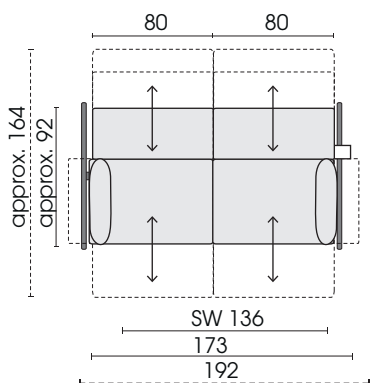

Functional sofa, 2-seat, with 2 armrests 200F