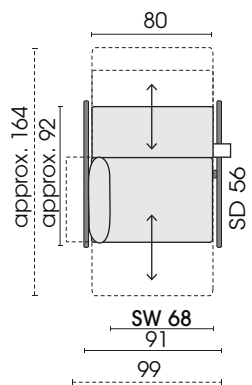

Ceiling height: 230-250 cm

Floor distance: min. 4 cm

5 adjustment possibilities in 5 cm steps:

Possible ceiling heights: 230/235/240/245/250. Attention! A floor distance of 4 cm or more must be ensured.

Model 0821 ROCKfrog is also available as outdoor product!

SW = Seat width SD = Seat depth □ = Label

Rocking elements with function

Functional armchair, wide with 2 armrests 180F

Functional armchair, wide armrest left 182F

Functional armchair, wide armrest right 181F