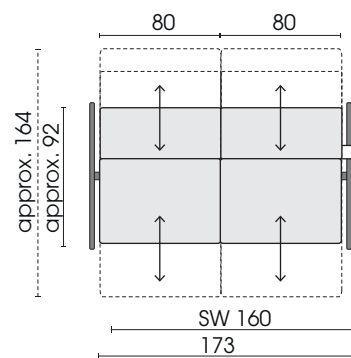

Functional sofa, 2-seat without armrests 230F

Standard version for motorised drive:

- wireless remote control
- power supply

Wireless remote control:
Warning of magnetic field.

Optionally with battery for an extra charge.

Each piece of furniture is handmade and unique. Deviations to the listed measurements may be caused by:
1. different upholstery materials (fabric, leather), 2. processing of ticking mats, 3. the pressure to combine individual parts, etc.
The seat comfort of a sofa type with larger seat depth usually differs from one with lower depth.