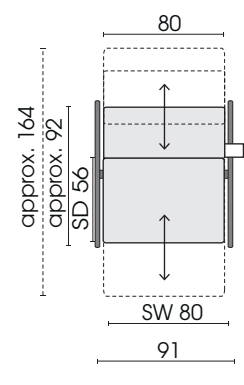

Ceiling height: 230-250 cm

Floor distance: min. 4 cm

5 adjustment possibilities in 5 cm steps:

Possible ceiling heights: 230/235/240/245/250. Attention! A floor distance of 4 cm or more must be ensured.

Model 0821 ROCKfrog is also available as outdoor product!

SW = Seat width SD = Seat depth □ = Label

Rocking elements with function

Functional armchair, wide with 2 armrests 180F

Functional armchair, wide armrest left 182F

Functional armchair, wide armrest right 181F