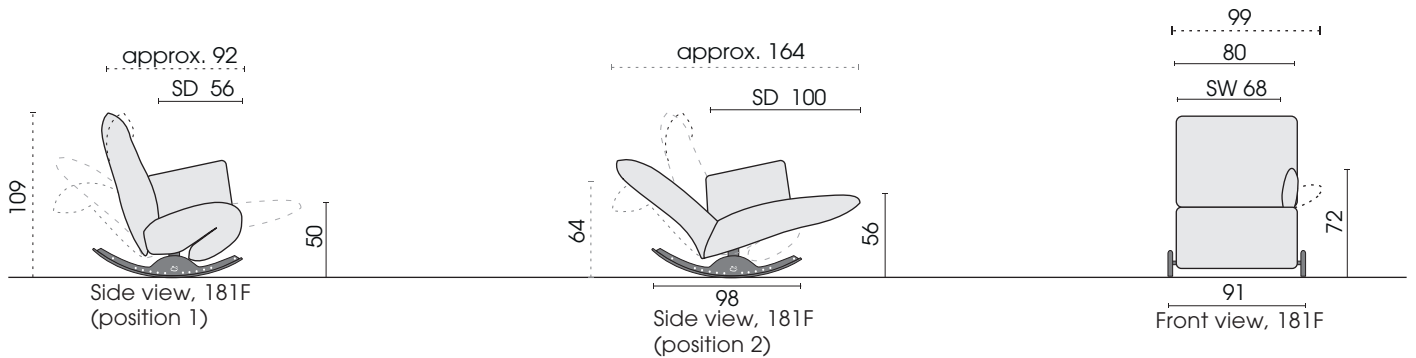

Ceiling height: 230-250 cm

Floor distance: min. 4 cm

5 adjustment possibilities in 5 cm steps:

Possible ceiling heights: 230/235/240/245/250. Attention! A floor distance of 4 cm or more must be ensured.

Model 0821 ROCKfrog is also available as outdoor product!

SW = Seat width SD = Seat depth □ = Label

Rocking elements with function

Functional armchair, wide with 2 armrests 180F

Functional armchair, wide armrest left 182F

Functional armchair, wide armrest right 181F