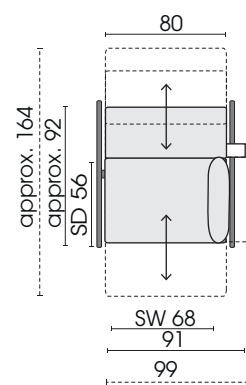

Ceiling height: 230-250 cm

Floor distance: min. 4 cm

5 adjustment possibilities in 5 cm steps:

Possible ceiling heights: 230/235/240/245/250. Attention! A floor distance of 4 cm or more must be ensured.

Model 0821 ROCKfrog is also available as outdoor product!

SW = Seat width SD = Seat depth □ = Label

Rocking elements with function

Functional armchair, wide with 2 armrests 180F

Functional armchair, wide armrest left 182F

Functional armchair, wide armrest right 181F