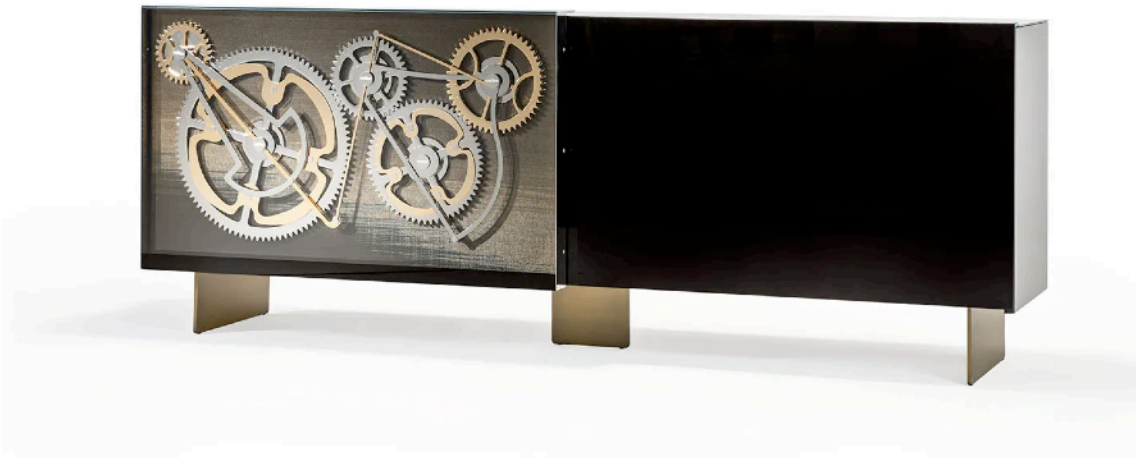

BIG BEN SIDEBOARD
MADE IN ITALY BY REFLEX

220 x 50 x 84 H

Sideboard with wooden structure, 2 sliding doors and metal legs in bronze finish. External cover and 1 door in black shiny lacquered glass, the other door in mesh glass with gears in gold & chrome. Interior finished in black lacquer with a glass shelf behind each door.

Quantity: 1