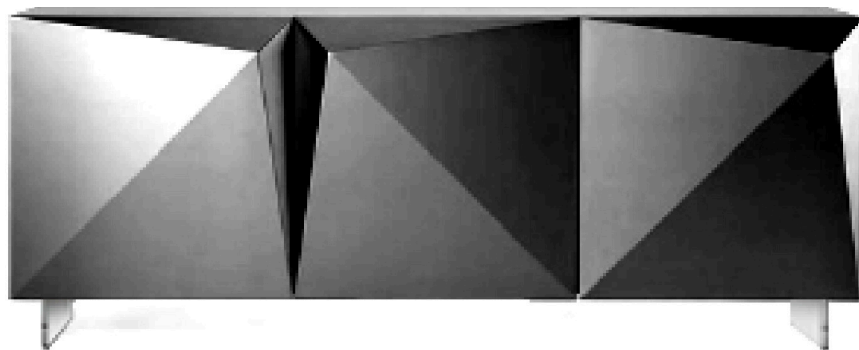

ORAGAMI MAXI SIDEBAORD

MADE IN ITALY BY REFLEX

210 x 56 x 82 H

3 door sideboard finished in dark titanium 102M with clear glass legs

Quantity: 1